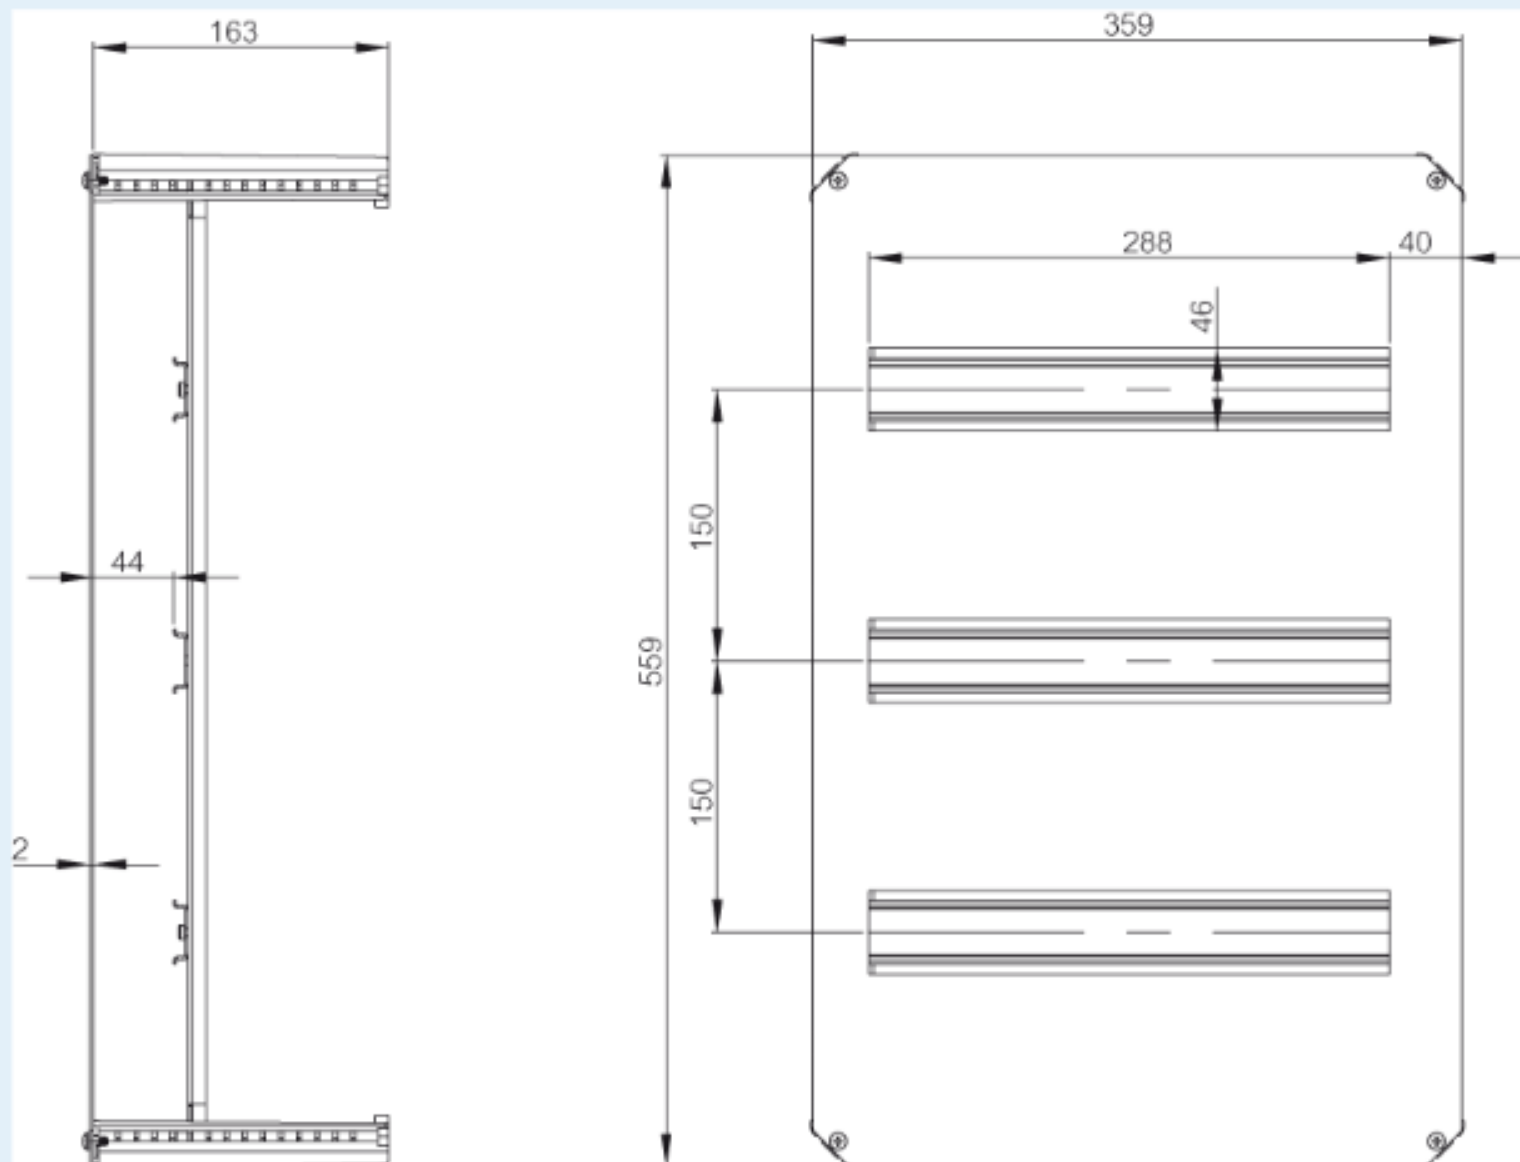

DRS ARCA 604021

FIBOX
Enclosing innovations

Sample image

Order symbol: DRS ARCA 604021

Product nbr: 8120770

Description: DIN rail frame set

Remarks: 3 rows x 16 modules. for size 600x400x210

EAN: 6418074082916

El. number:

- Finland: 3423862
- Denmark: 8212094767
- Sweden: 2500193

Including:

Dimensions:

	Length	Width	Height
mm:		385	585
inch:		15.16	23.03

Materials:

Material: _____

Base colour: _____