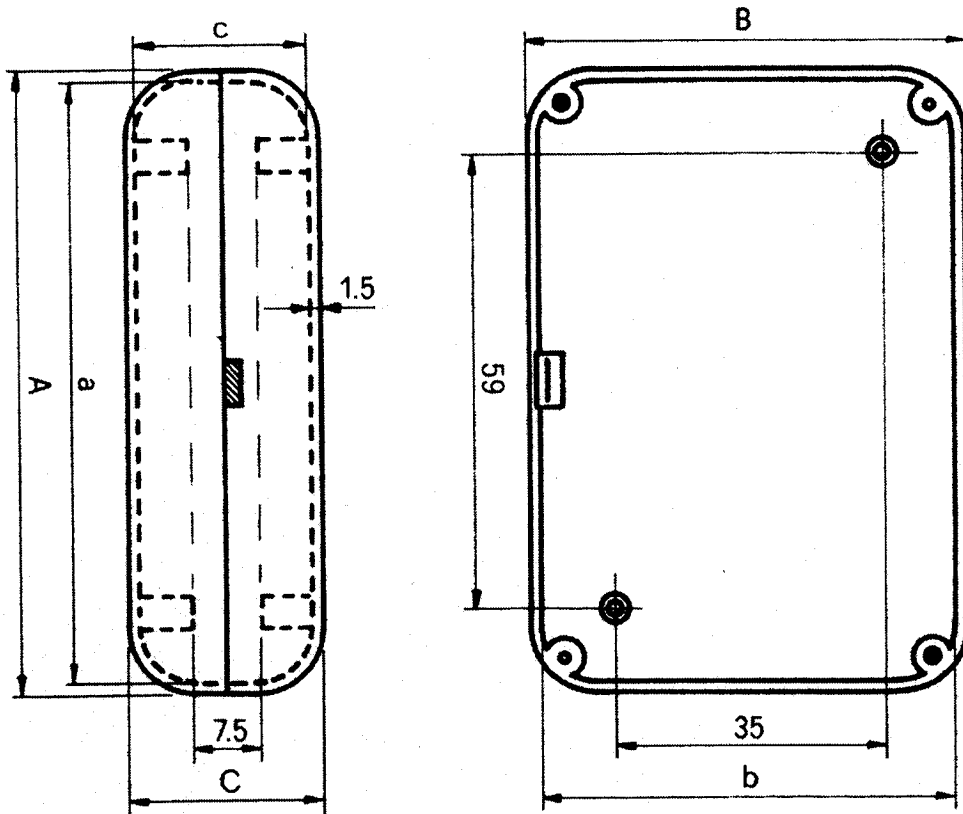

**ABS Boxes**

<b>Order code</b>	<b>Manufacturer code</b>	<b>Description</b>
30-1905	10007 BLACK	80X56X24MM BLACK ABS BOX

ABS Boxes	Page 1 of 2
The enclosed information is believed to be correct, Information may change 'without notice' due to product improvement. Users should ensure that the product is suitable for their use. E. & O. E.	Revision A 04/07/2003

## Miniature ABS boxes

### Technical Drawing

### Additional Details

Dimension (mm)					
A	B	C	a	b	c
80	56	24.5	77	53	21.5