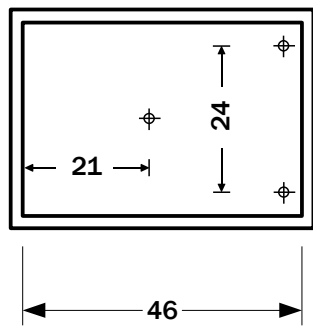

ABS Boxes

Order code	Manufacturer code	Description
30-1945	PP40N	CASE ABS 50 X 36 X 20 (RC)

ABS Boxes	Page 1 of 2
The enclosed information is believed to be correct, Information may change without notice due to product improvement. Users should ensure that the product is suitable for their use. E. & O. E.	Revision A 20/02/2007