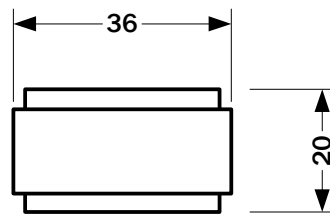

ABS Boxes

Order code	Manufacturer code	Description
30-1945	PP40N	CASE ABS 50 X 36 X 20 (RC)

ABS Boxes	Page 1 of 2
The enclosed information is believed to be correct, Information may change without notice due to product improvement. Users should ensure that the product is suitable for their use. E. & O. E.	Revision A 20/02/2007