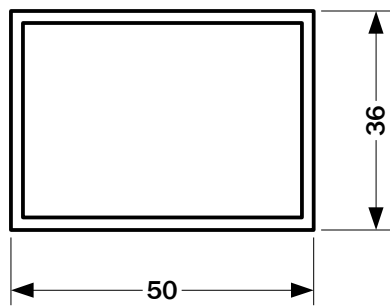

ABS Boxes

Order code	Manufacturer code	Description
30-1945	PP40N	CASE ABS 50 X 36 X 20 (RC)

ABS Boxes	Page 1 of 2
The enclosed information is believed to be correct, Information may change without notice due to product improvement. Users should ensure that the product is suitable for their use. E. & O. E.	Revision A 20/02/2007