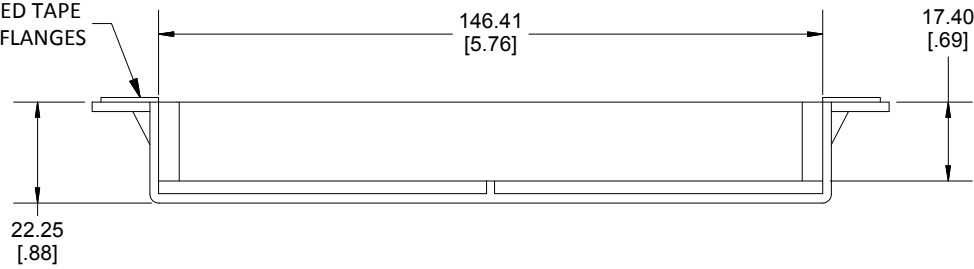

DOUBLE SIDED TAPE
INSTALLED ON FLANGES

Solid models of this enclosure available in STEP or IGES.
(Part number and text placement/orientation on our products are subject to change,
we do not recommend using them as a locating reference for modification purposes)

Dimensions:
mm
[inches]