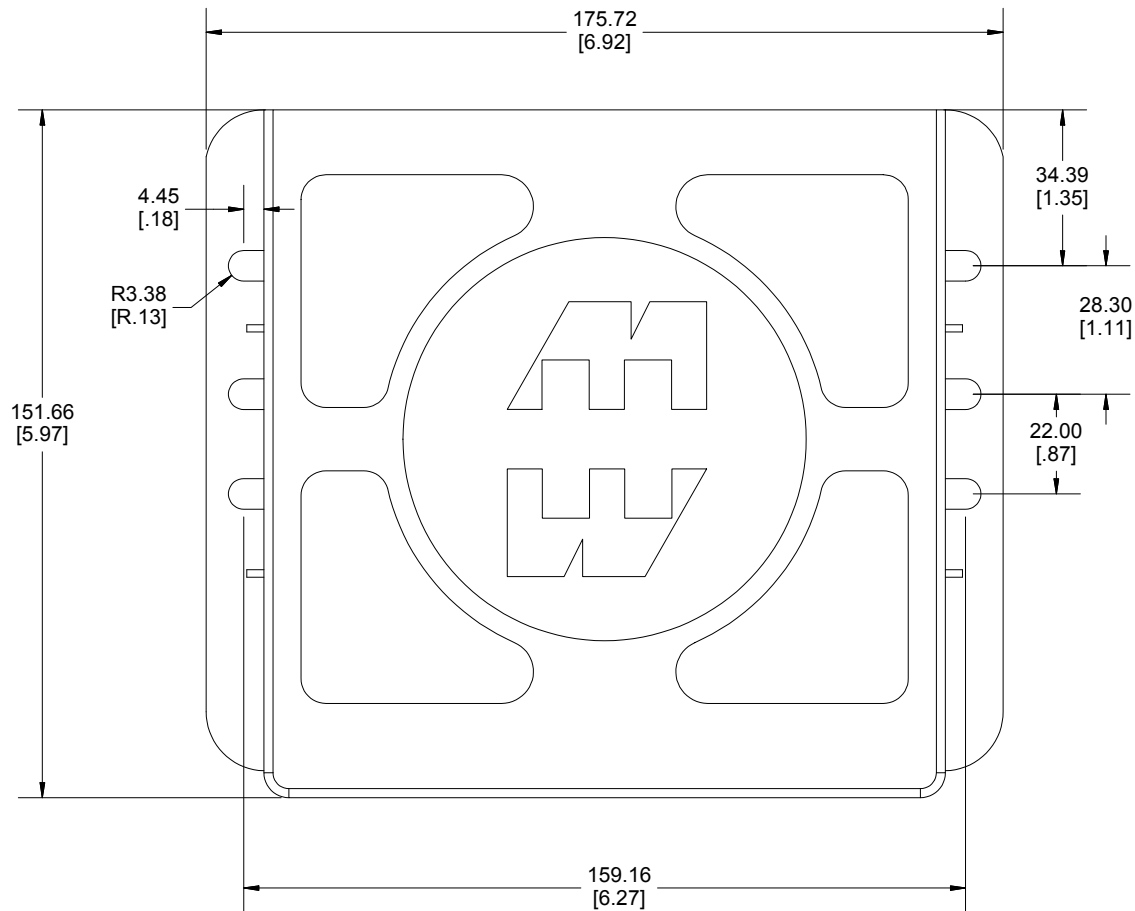

DOUBLE SIDED TAPE
INSTALLED ON FLANGES

Solid models of this enclosure available in STEP or IGES.
(Part number and text placement/orientation on our products are subject to change,
we do not recommend using them as a locating reference for modification purposes)

Dimensions:
mm
[inches]