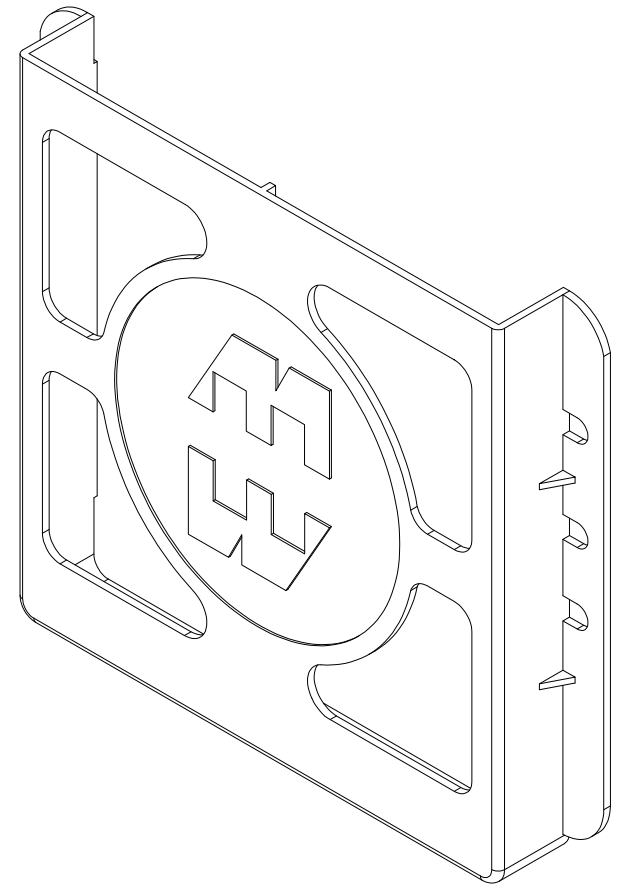

DOUBLE SIDED TAPE
INSTALLED ON FLANGES

Solid models of this enclosure available in STEP or IGES.
(Part number and text placement/orientation on our products are subject to change,
we do not recommend using them as a locating reference for modification purposes)

Dimensions:
mm
[inches]