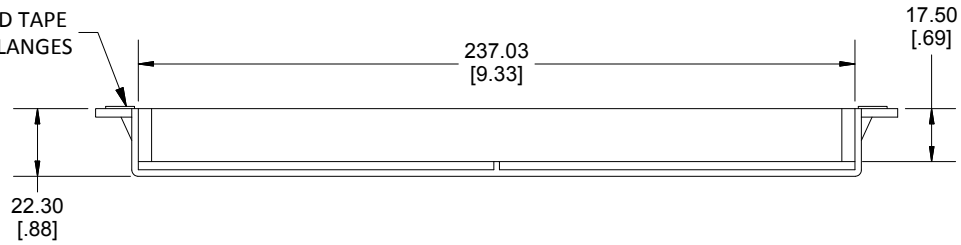

DOUBLE SIDED TAPE
INSTALLED ON FLANGES

Solid models of this enclosure available in STEP or IGES.
(Part number and text placement/orientation on our products are subject to change,
we do not recommend using them as a locating reference for modification purposes)

Dimensions:
mm
[inches]