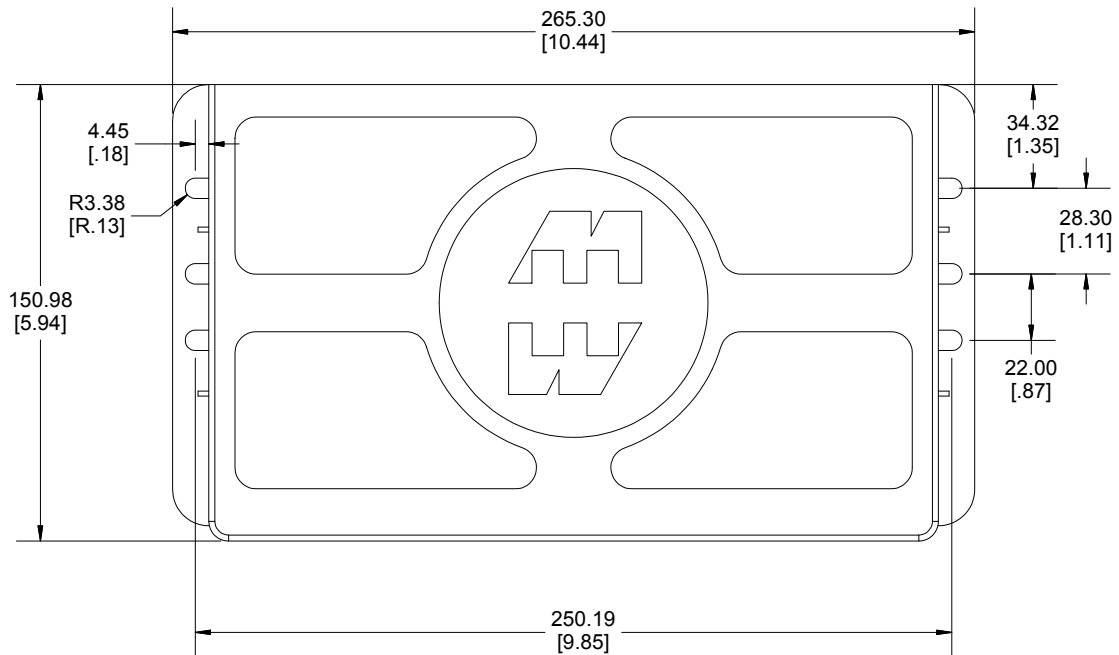

DOUBLE SIDED TAPE
INSTALLED ON FLANGES

Solid models of this enclosure available in STEP or IGES.
(Part number and text placement/orientation on our products are subject to change,
we do not recommend using them as a locating reference for modification purposes)

Dimensions:
mm
[inches]