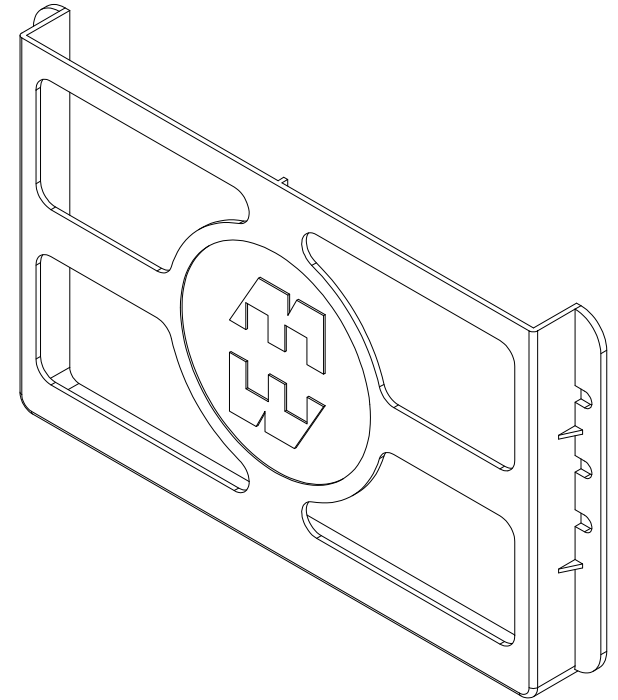

DOUBLE SIDED TAPE
INSTALLED ON FLANGES

Solid models of this enclosure available in STEP or IGES.
(Part number and text placement/orientation on our products are subject to change,
we do not recommend using them as a locating reference for modification purposes)

Dimensions:
mm
[inches]