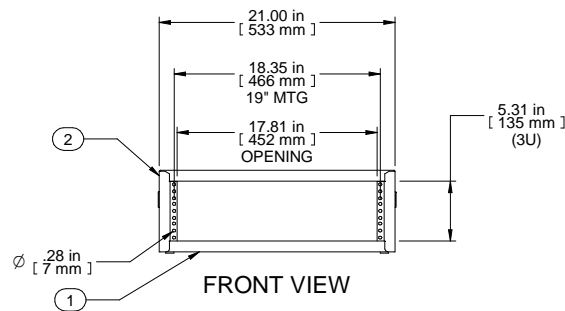

SECTION A-A

TOP VIEW

ISOMETRIC

L.S. VIEW

FRONT VIEW

R.S. VIEW

BOTTOM VIEW

Item Number	Title	Quantity
1	RCBS - BOTTOM	1
2	RCBS - TOP & SIDES	1
3	BLACK PLASTIC HANDLE	2
4	PLUG BUMPER	4

PART NUMBERS	
RCBS1900513BK1	PAINTED BLACK TEXTURED
RCBS1900513CG1	PAINTED CONT. GRAY TEXTURED
RCBS1900513LG1	PAINTED RAL7035 TEXTURED

**NOTES**  
 Shipped with a starter pack of 10-32 clip nuts and matching quantity 1421ABK black screws.

**Français**  
 Pour tous les détails sur nos produits, svp veuillez consulter notre site [www.hammondmfg.com](http://www.hammondmfg.com)  
 Data subject to change without notice. Isometric drawing not to scale.  
 Les données sont sujettes à changement sans préavis.