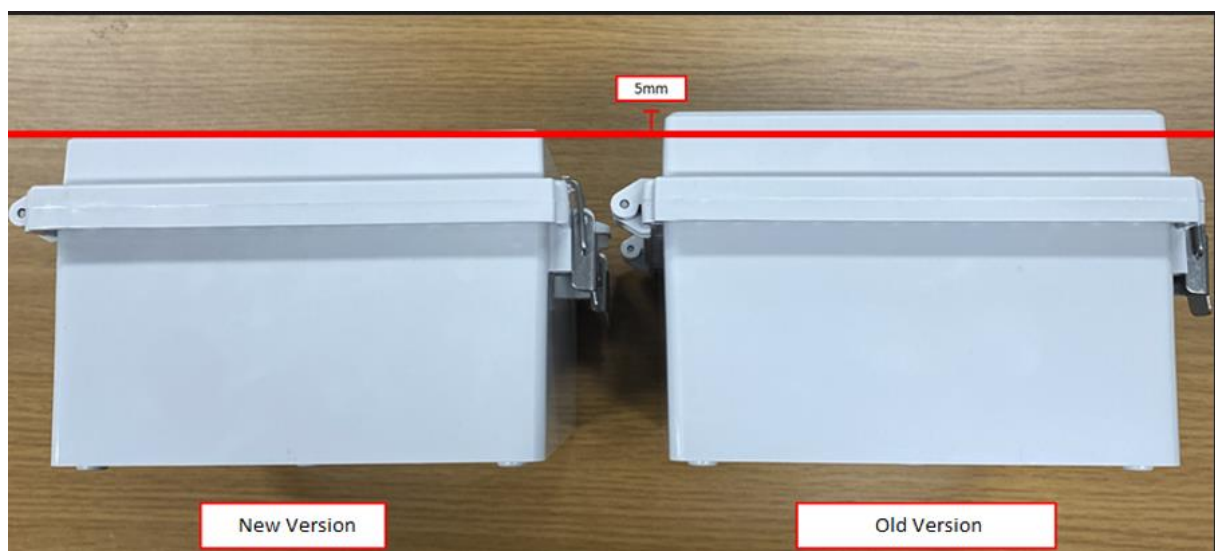

Affected Products:

CHDX8-225
CHDX8-225C
CHDX8-325
CHDX8-325C

Proposed date of change: When current stock is depleted

Effects of change: The lid on the new version is 5mm slimmer than previously, result in a total enclosure height of 105mm

The external edges of the enclosure are now more angular/square.

The locking flange point has moved to a central location and the hole is smaller than before.

Also, the roof lip that prevents moisture from getting in the seal has been extended further to the ends of the enclosure and the latches/hinges have moved a bit closer to the corners.