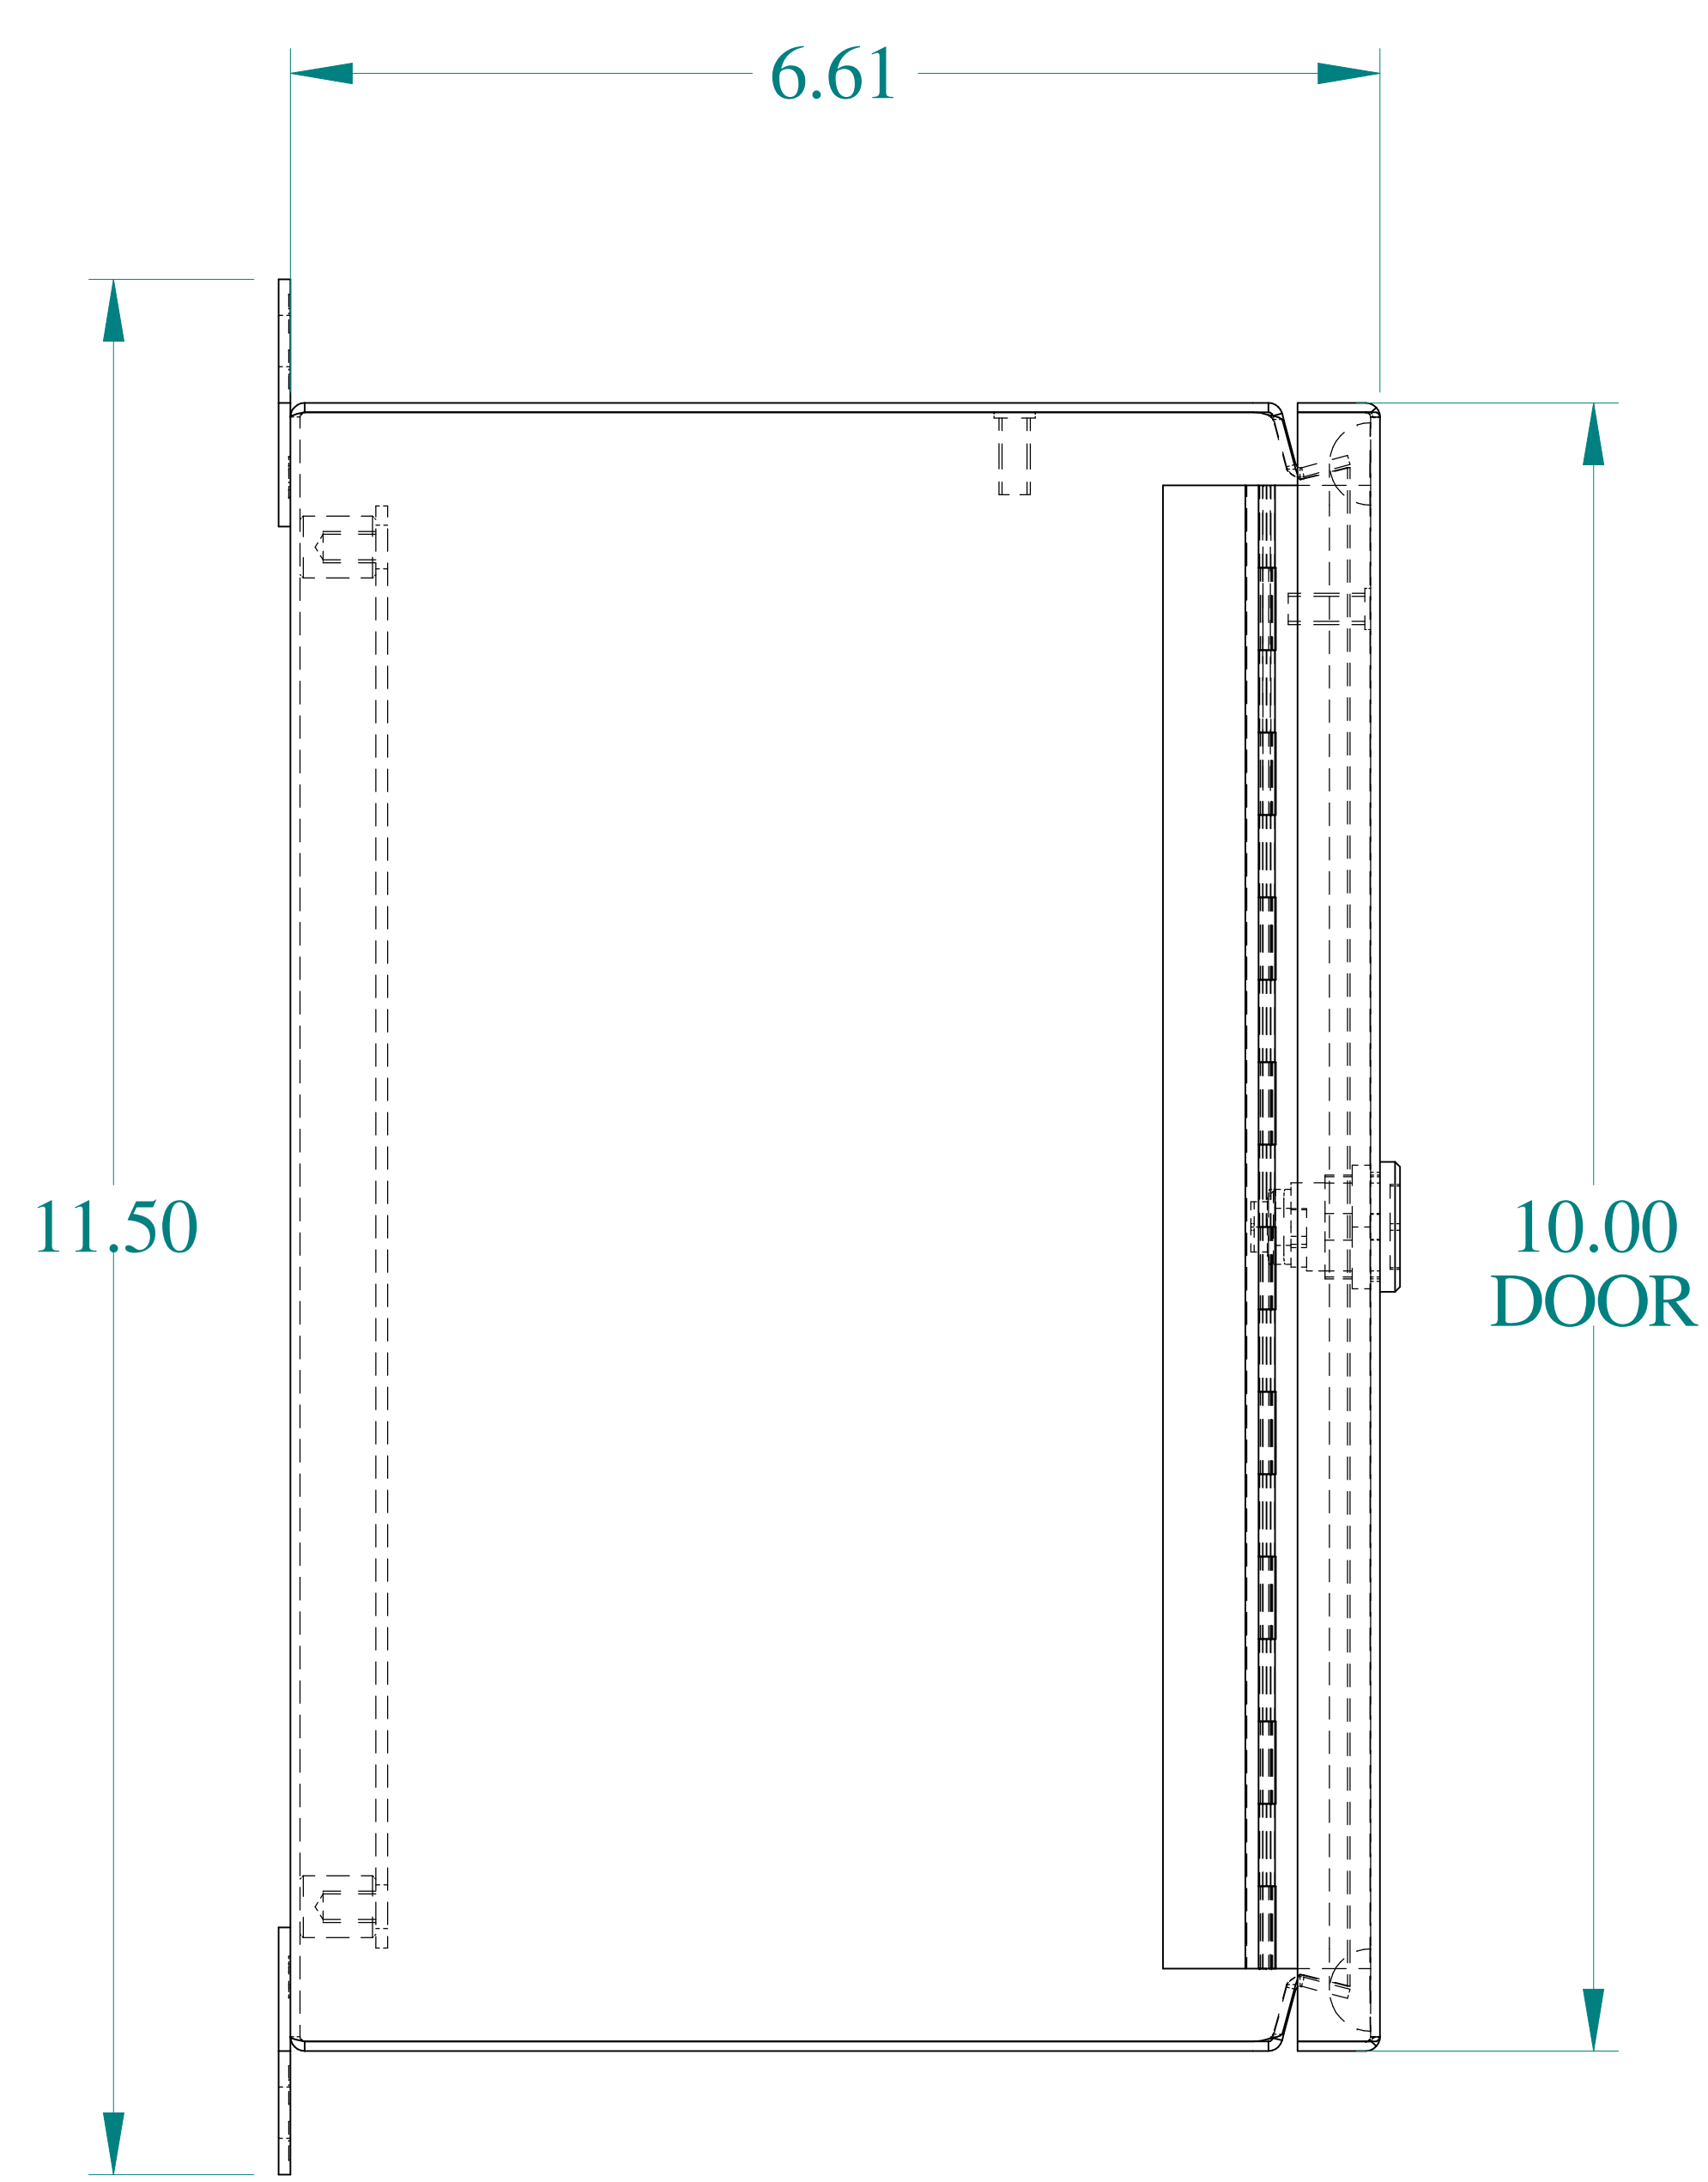

TOP VIEW

ISOMETRIC VIEWS

SIDE VIEW

FRONT VIEW

SIDE VIEW

BACK VIEW

BOTTOM VIEW

Data subject to change without notice.

Part #: EJ1086SS

Date: Mar. 22, 2019

Link: [www.hammg.com/EJ1086SS](http://www.hammg.com/EJ1086SS)