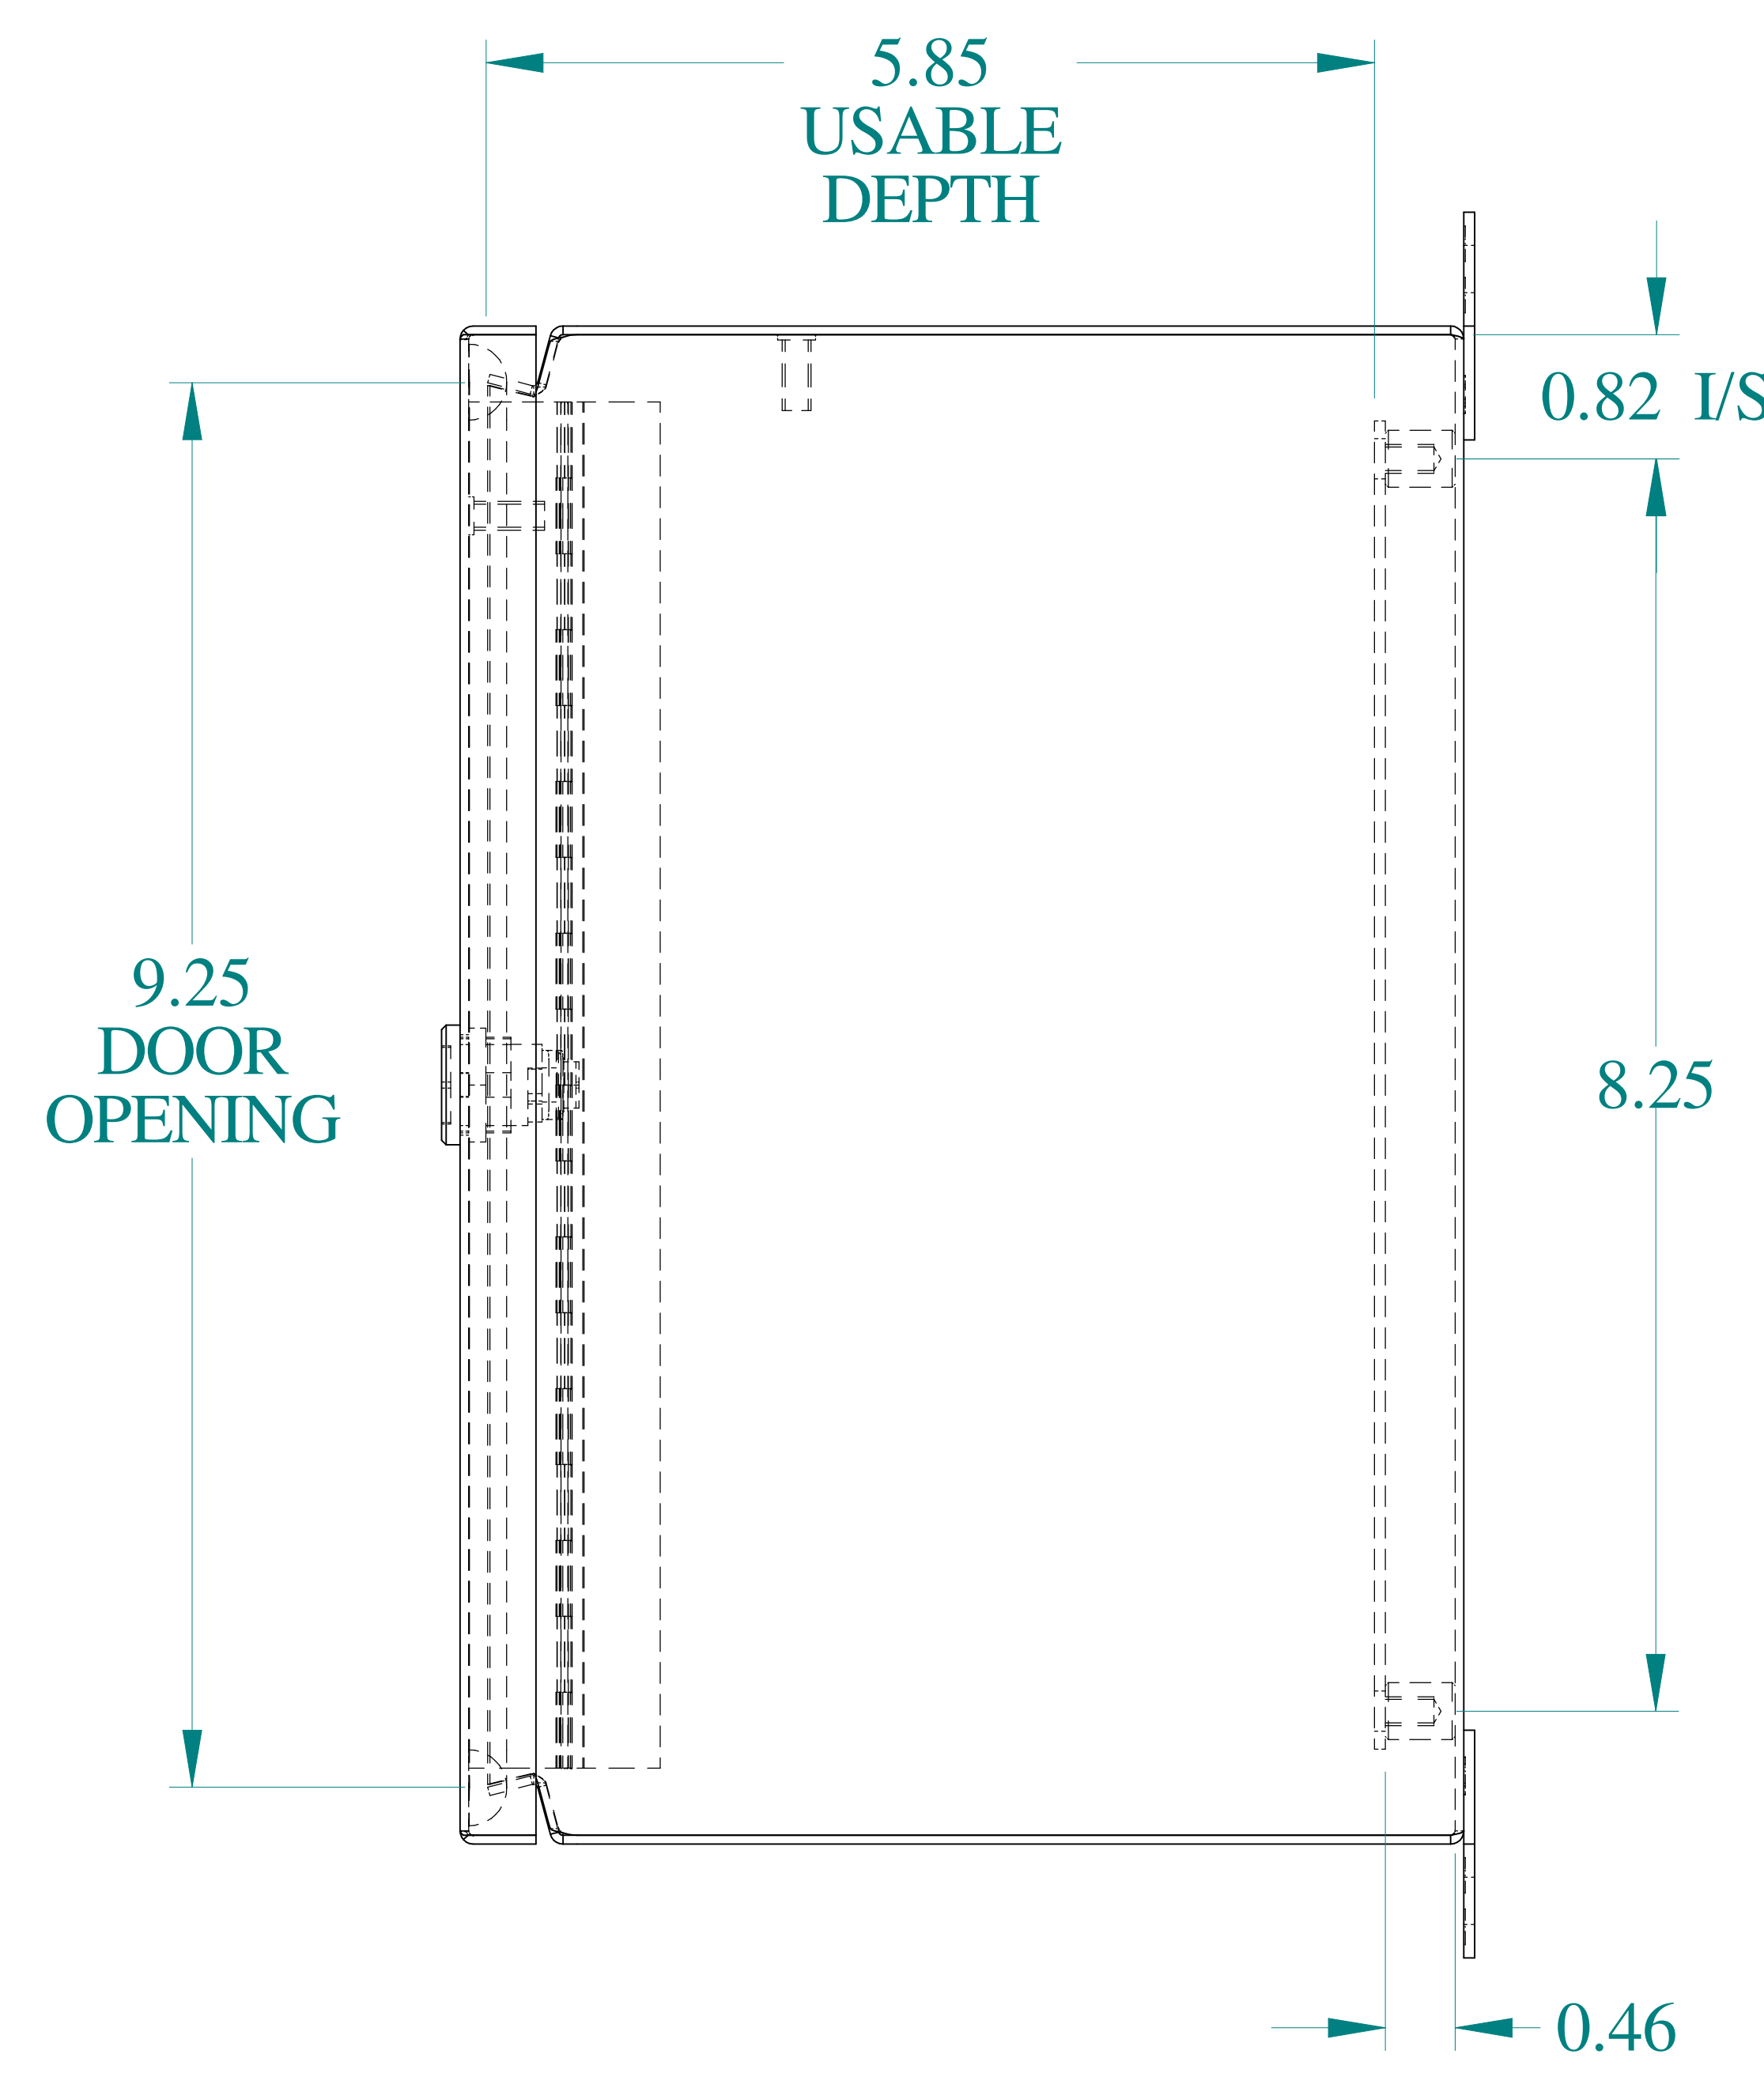

TOP VIEW

ISOMETRIC VIEWS

SIDE VIEW

FRONT VIEW

SIDE VIEW

BACK VIEW

BOTTOM VIEW

Data subject to change without notice.

Part #: EJ1086SS

Date: Mar. 22, 2019

Link: [www.hammg.com/EJ1086SS](http://www.hammg.com/EJ1086SS)