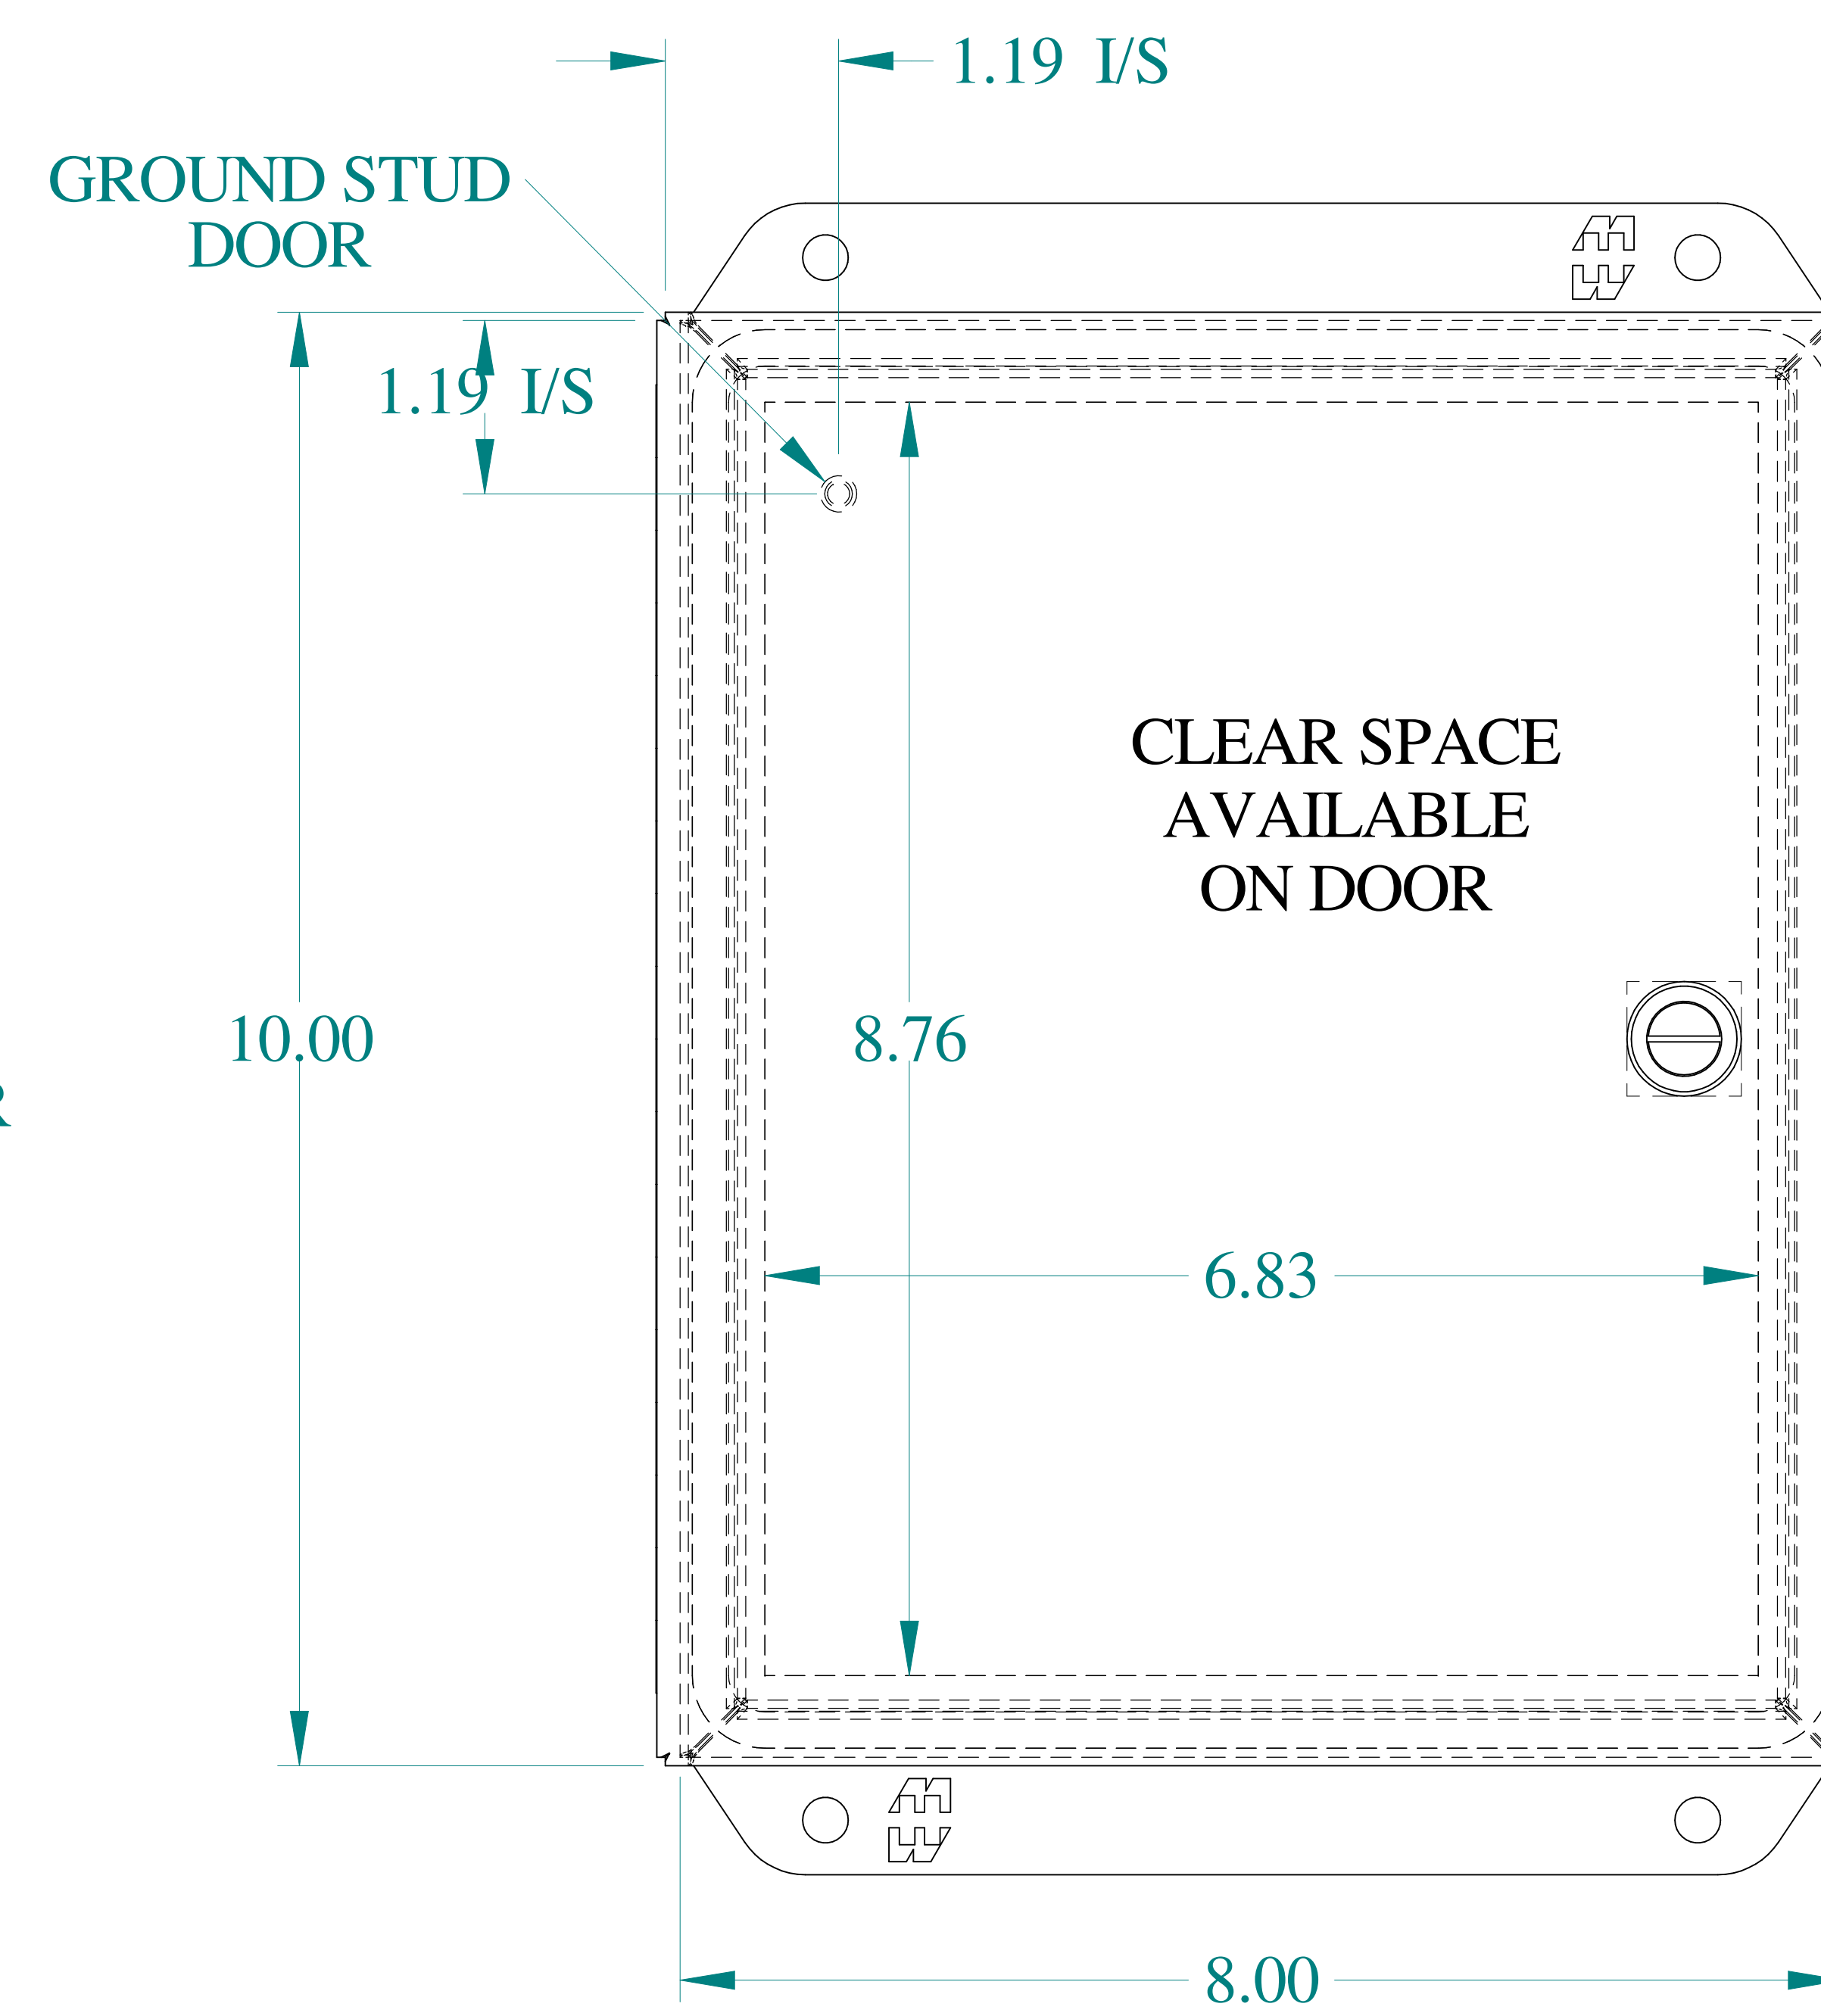

TOP VIEW

ISOMETRIC VIEWS

SIDE VIEW

FRONT VIEW

SIDE VIEW

BACK VIEW

BOTTOM VIEW

Data subject to change without notice.

Part #: EJ1086SS

Date: Mar. 22, 2019

Link: [www.hammg.com/EJ1086SS](http://www.hammg.com/EJ1086SS)