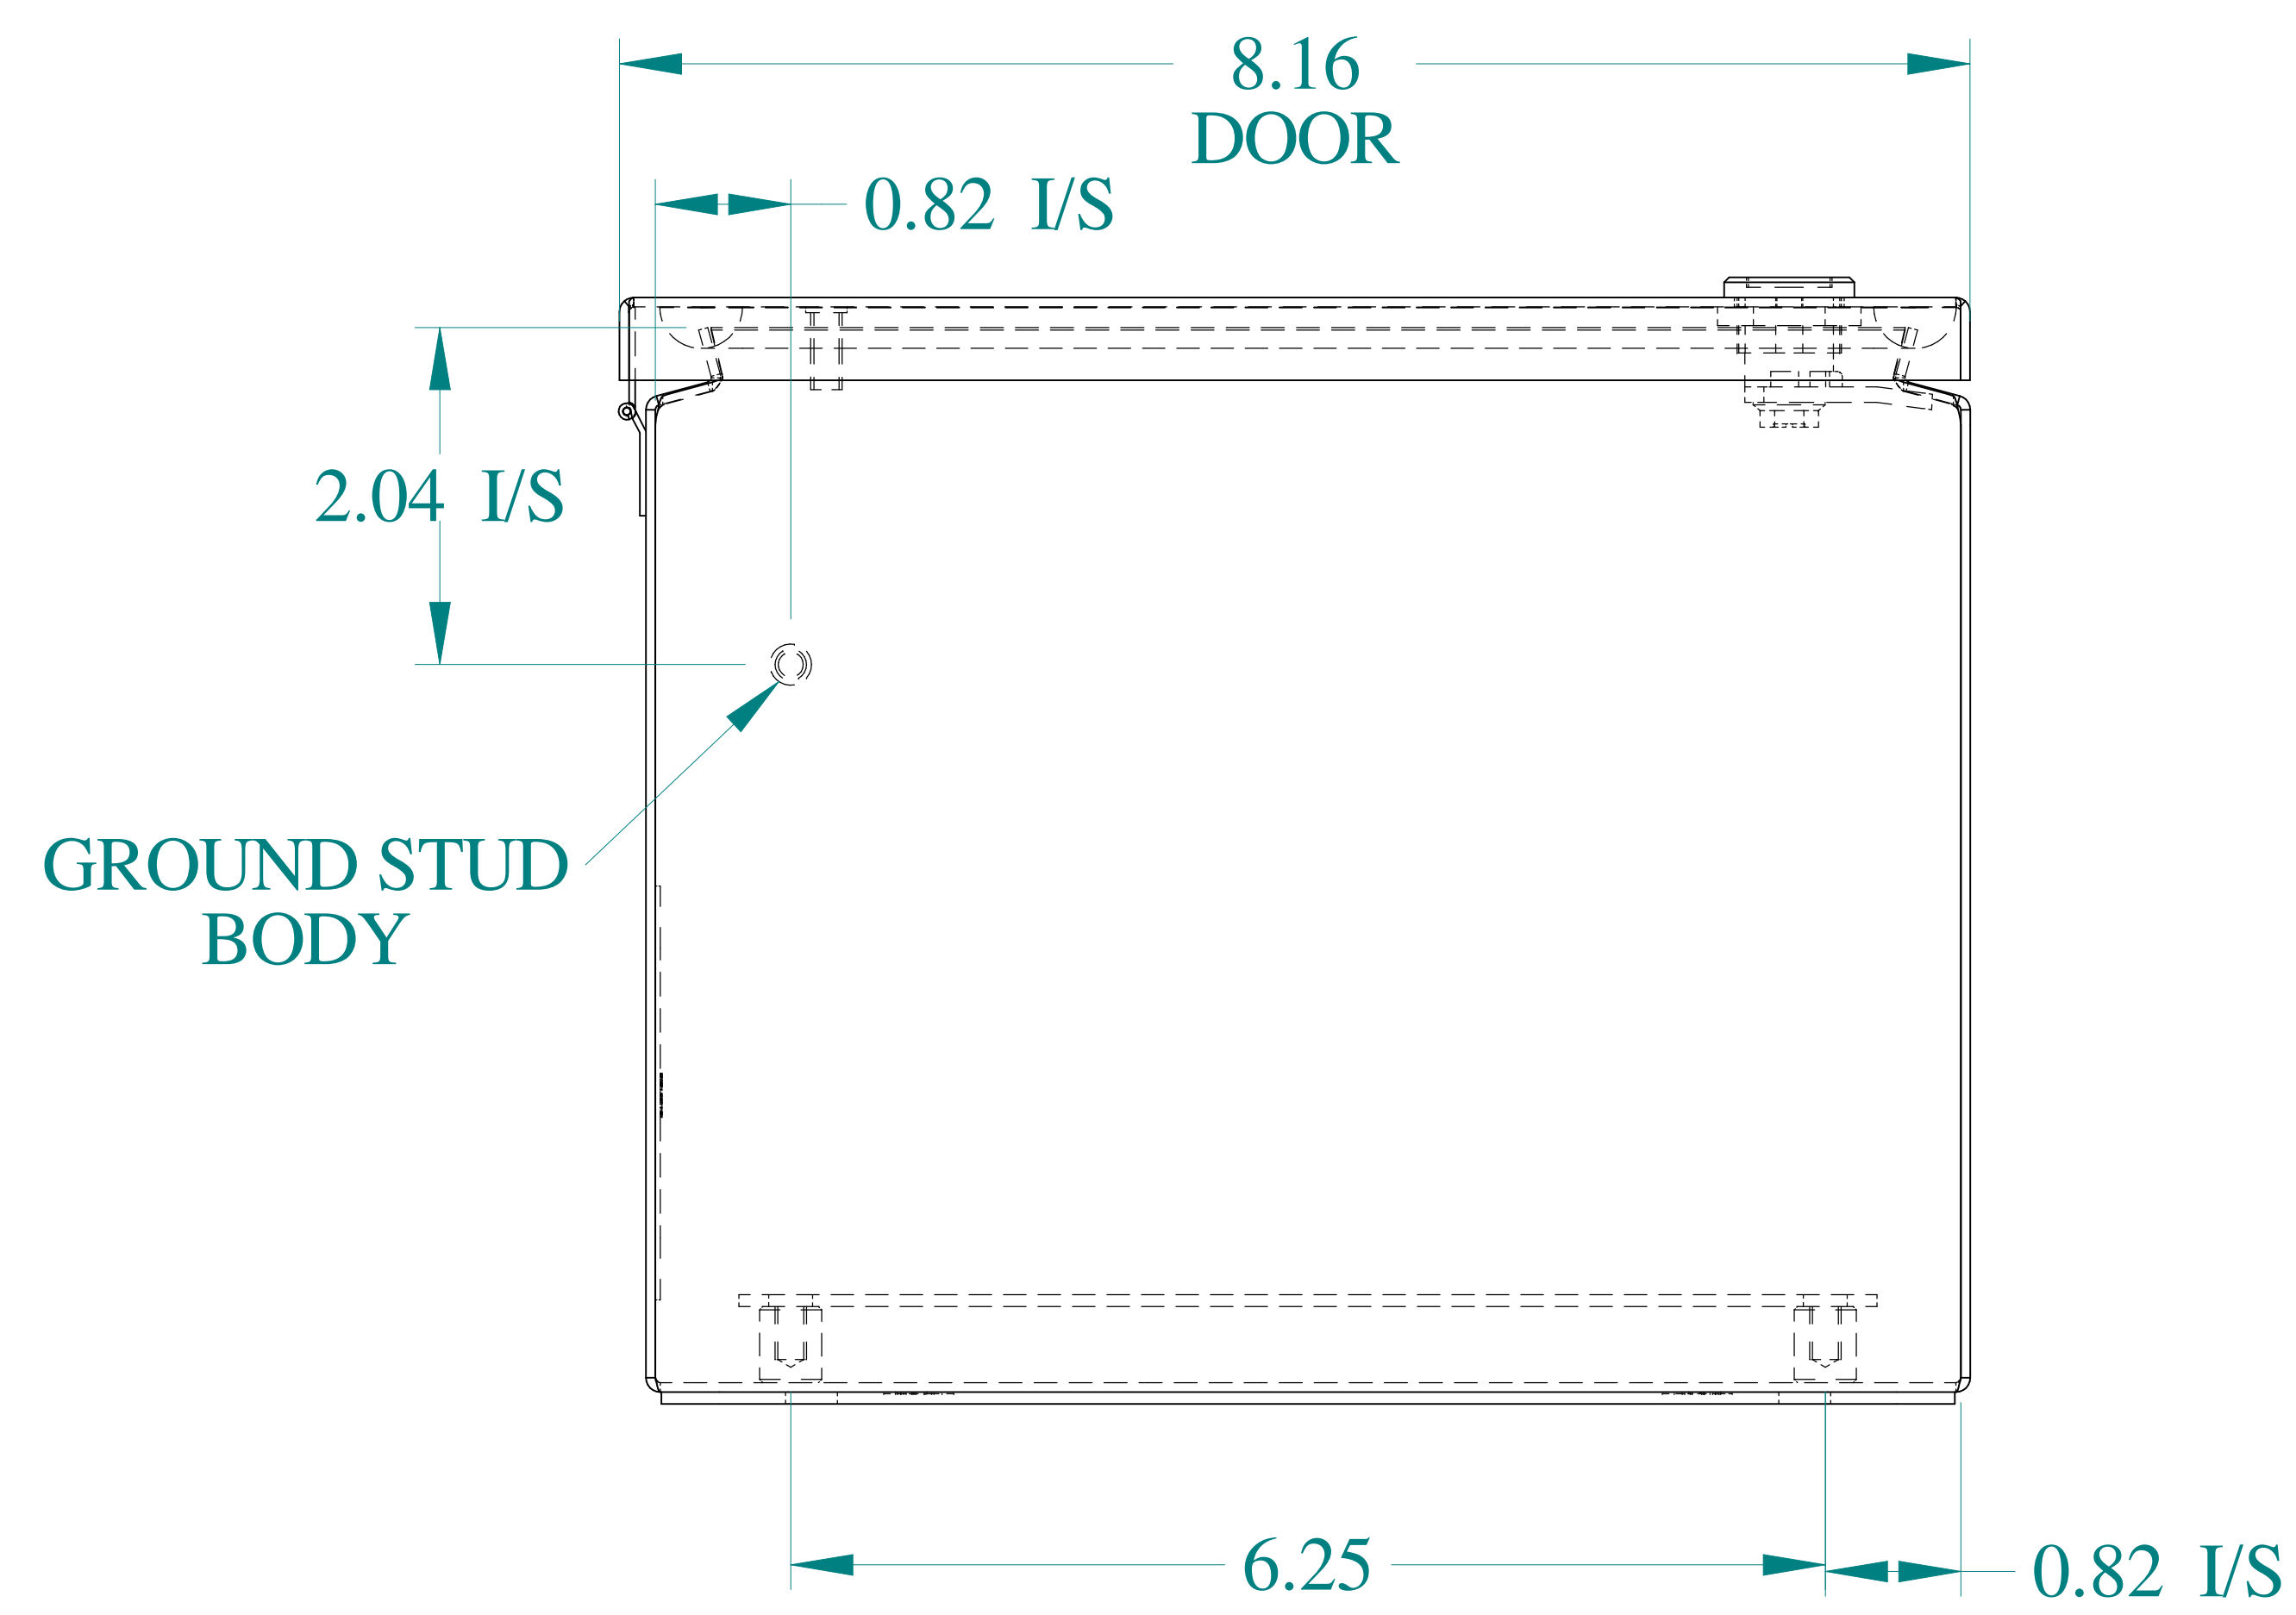

TOP VIEW

ISOMETRIC VIEWS

SIDE VIEW

FRONT VIEW

SIDE VIEW

BACK VIEW

BOTTOM VIEW

Data subject to change without notice.

Part #: EJ1086SS

Date: Mar. 22, 2019

Link: [www.hammg.com/EJ1086SS](http://www.hammg.com/EJ1086SS)