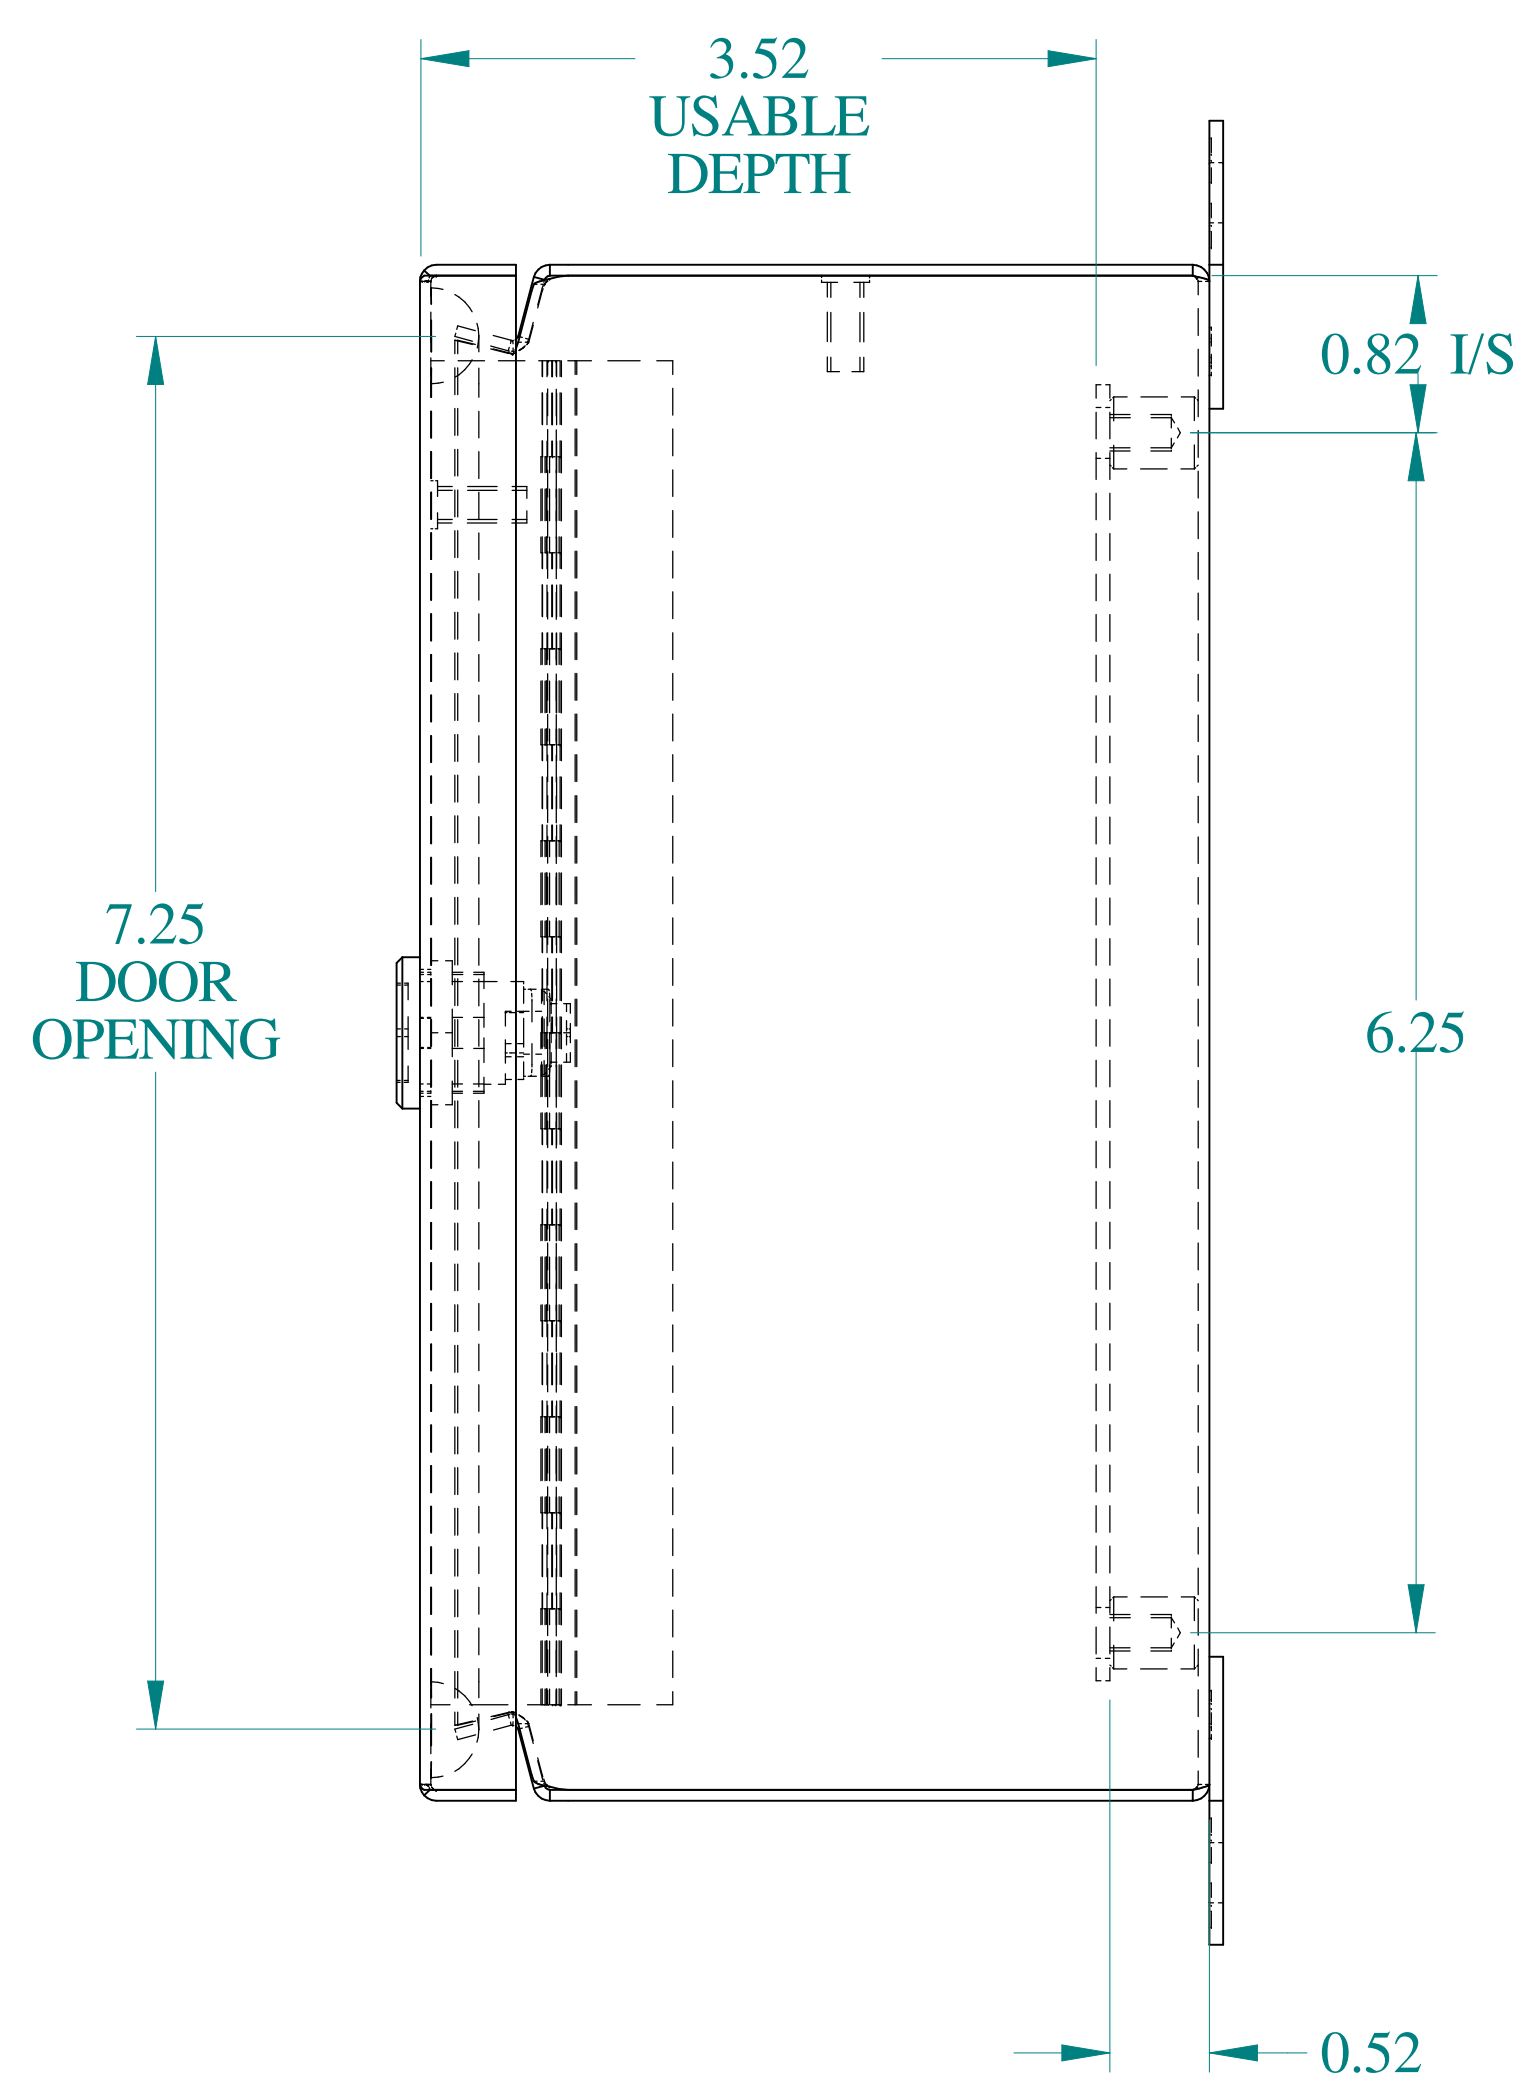

TOP VIEW

ISOMETRIC VIEWS

SIDE VIEW

FRONT VIEW

SIDE VIEW

BACK VIEW

BOTTOM VIEW

Data subject to change without notice.

Part #: EJ863SS

Date: Mar. 22, 2019

Link: www.hamfmg.com/EJ863SS