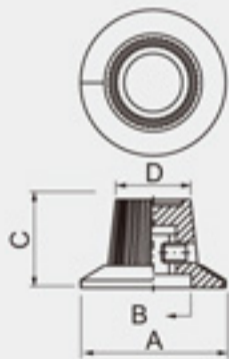

# RN-113B

A	B	C	D	SHAFT HOLE
Ø29.2	Ø16.4	18.1	Ø15.0	Ø6.4

## FEATURES:

- Material: Phenolic.
- Skirt plate with indicator line.
- Set screw on one side.
- With aluminum spun inlay.