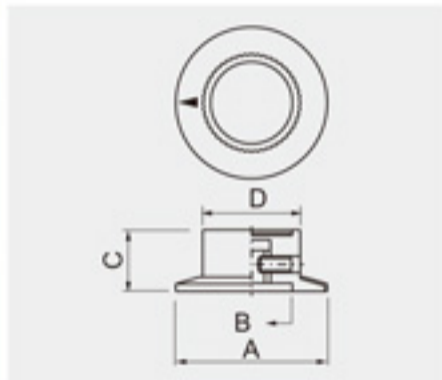

RN-114B

A	B	C	D	SHAFT HOLE	
Ø36.8	Ø19.5	15.0	Ø23.8	Ø6.1	Ø6.4

FEATURES:

- Material: Phenolic.
- Skirt plate with delta mark.
- Set screw on one side.
- With aluminum spun inlay.