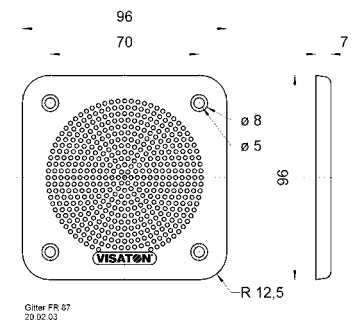

Protective grille made of black plastics.

Can be supplied painted in other colours on request.

Passend für/Suitable for: FR 87, SL 87 WPM

Gitter / Grille 4 x 6 " Art. No. 4645

Schutzgitter aus schwarz lackiertem Metall. Zierring aus schwarzem Kunststoff.