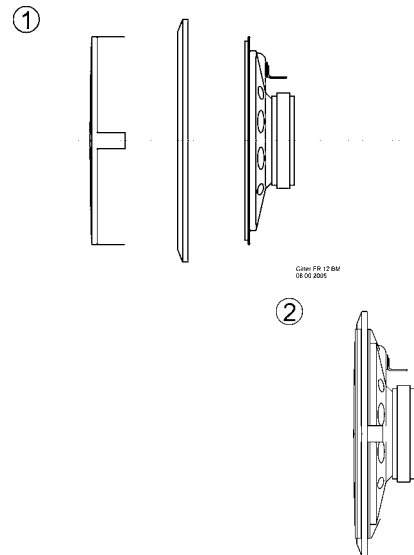

Gitter / Grille 10 PL Art. No. 4744

Schutzgitter aus schwarzem Kunststoff.
Auf Anfrage auch in anderen Farben lackiert erhältlich.

Protective grille made of black plastics.
Can be supplied painted in other colours on request.

Passend für/Suitable for: FR 10, FR 10 HM, FR 10 F,
R 10 S, R 10 SC, FX 10

Gitter / Grille FR 12 Art. No. 2062

Schutzgitter aus schwarz lackiertem Metall. Zierring aus schwarzem Kunststoff.
Auf Anfrage auch in anderen Farben lackiert erhältlich.

Protective grille made of black painted metal. Decoration ring made of black plastics.
Can be supplied painted in other colours on request.

Passend für/Suitable for: FR 12

Gitter / Grille FR 12 BM Art. No. 2072

Schutzgitter aus lackiertem Metall. Zierring aus Kunststoff. Farbe: silber.
Auf Anfrage auch in anderen Farben lackiert erhältlich.

Protective grille made of painted metal. Decoration ring made of plastics. Colour: silver.
Can be supplied painted in other colours on request.

Passend für/Suitable for: FR 12

Gitter / Grille 13 RS Art. No. 4643

Schutzgitter aus schwarz lackiertem Metall. Zierring aus schwarzem Kunststoff.
Auf Anfrage auch in anderen Farben lackiert erhältlich.

Protective grille made of black painted metal. Decoration ring made of black plastics.
Can be supplied painted in other colours on request.

Passend für/Suitable for: FR 13, PX 13, FX 13