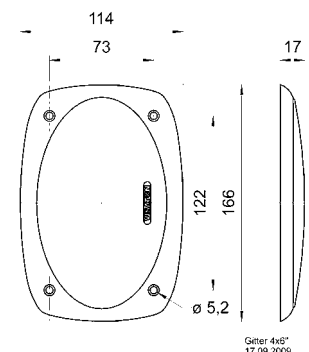

Gitter / Grille FRS 7 Art. No. 2312

Schutzgitter aus schwarz lackiertem Metall. Zierring aus schwarzem Kunststoff.

Auf Anfrage auch in anderen Farben lackiert erhältlich.

- Kunststoff: ABS

Protective grille made of black painted metal. Decoration ring made of black plastics.

Can be supplied painted in other colours on request.

- Plastics: ABS

Passend für/Suitable for: FRS 7, FRS 7 S, FRS 7 W, FR 7

Gitter / Grille FRS 8 Art. No. 1138

Schutzgitter aus schwarz lackiertem Metall. Zierring aus schwarzem Kunststoff.

Auf Anfrage auch in anderen Farben lackiert erhältlich.

- Kunststoff: PC (UL 94: V-2)

Protective grille made of black painted metal. Decoration ring made of black plastics.

Can be supplied painted in other colours on request.

- Plastics: PC (UL 94: V-2)

Passend für/Suitable for: FR 8, FRS 8, F 8 SC, FRS 8 M, FR 8 JS

Gitter / Grille FR 87 Art. No. 4639

Schutzgitter aus schwarzem Kunststoff.

Auf Anfrage auch in anderen Farben lackiert erhältlich.

Protective grille made of black plastics.

Can be supplied painted in other colours on request.

Passend für/Suitable for: FR 87, SL 87 WPM

Gitter / Grille 4 x 6 " Art. No. 4645

Schutzgitter aus schwarz lackiertem Metall. Zierring aus schwarzem Kunststoff.

Auf Anfrage auch in anderen Farben lackiert erhältlich.

Protective grille made of black painted metal. Decoration ring made of black plastics.

Can be supplied painted in other colours on request.

Passend für/Suitable for: FR 9.15, DX 4 x 6 P