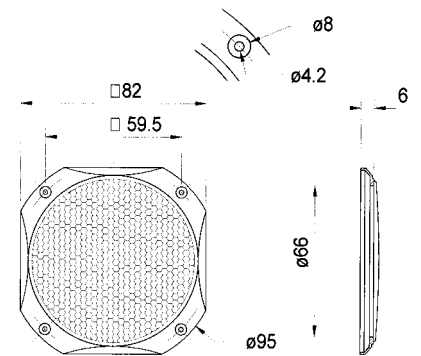

Gitter / Grille FRS 7 Art. No. 2312

Schutzgitter aus schwarz lackiertem Metall. Zierring aus schwarzem Kunststoff.

Auf Anfrage auch in anderen Farben lackiert erhältlich.

- Kunststoff: ABS

Protective grille made of black painted metal. Decoration ring made of black plastics.

Can be supplied painted in other colours on request.

- Plastics: ABS

Passend für/Suitable for: FRS 7, FRS 7 S, FRS 7 W, FR 7

Gitter / Grille FRS 8 Art. No. 1138

Schutzgitter aus schwarz lackiertem Metall. Zierring aus schwarzem Kunststoff.

Auf Anfrage auch in anderen Farben lackiert erhältlich.

- Kunststoff: PC (UL 94: V-2)

Protective grille made of black painted metal. Decoration ring made of black plastics.

Can be supplied painted in other colours on request.

- Plastics: PC (UL 94: V-2)

Passend für/Suitable for: FR 8, FRS 8, F 8 SC, FRS 8 M, FR 8 JS

Gitter / Grille FR 87 Art. No. 4639

Schutzgitter aus schwarzem Kunststoff.

Auf Anfrage auch in anderen Farben lackiert erhältlich.

Protective grille made of black plastics.

Can be supplied painted in other colours on request.

Passend für/Suitable for: FR 87, SL 87 WPM

Gitter / Grille 4 x 6 " Art. No. 4645

Schutzgitter aus schwarz lackiertem Metall. Zierring aus schwarzem Kunststoff.

Auf Anfrage auch in anderen Farben lackiert erhältlich.

Protective grille made of black painted metal. Decoration ring made of black plastics.

Can be supplied painted in other colours on request.

Passend für/Suitable for: FR 9.15, DX 4 x 6 P