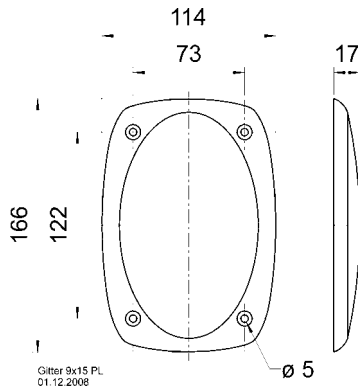

Art. No. 4745 Gitter / Grille 9 x 15 PL

Schutzgitter aus schwarzem Kunststoff.
Auf Anfrage auch in anderen Farben lackiert erhältlich.

Protective grille made of black plastics.
Can be supplied painted in other colours on request.

Passend für/Suitable for: FR 9.15, DX 4 x 6 P