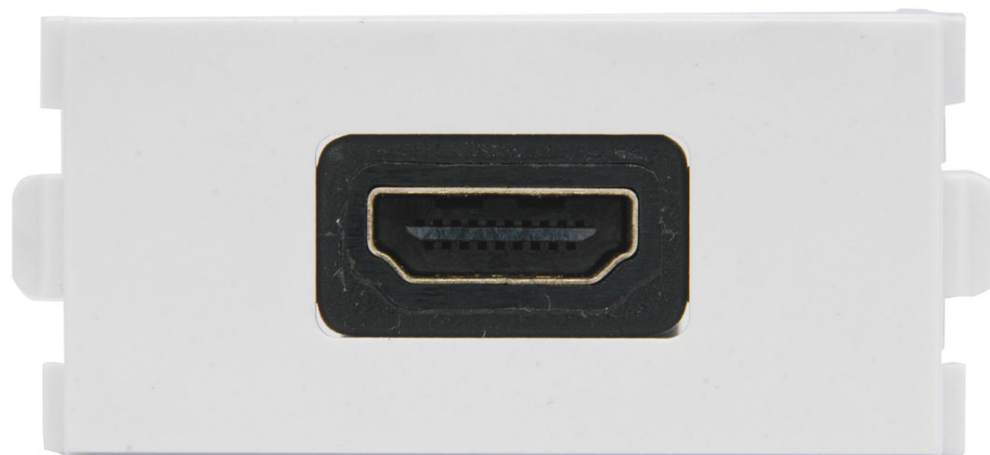

DATA SHEET

Stock code	122.461UK	Packed	Bag
Brand	avlink	Inner qty	10
		Outer qty	200

WALLPLATE MODULE- RIGHT ANGLED HDMI COUPLER

Snap on AV module for a quick and neat termination of AV connections. Suitable for domestic, commercial or educational applications, compatible with wallplate frames 122.440 and 122.441.

- Compatible with v1.4
- Right angled HDMI coupler
- Side entry

Dimensions	48 x 24 x 30mm
Weight	26g