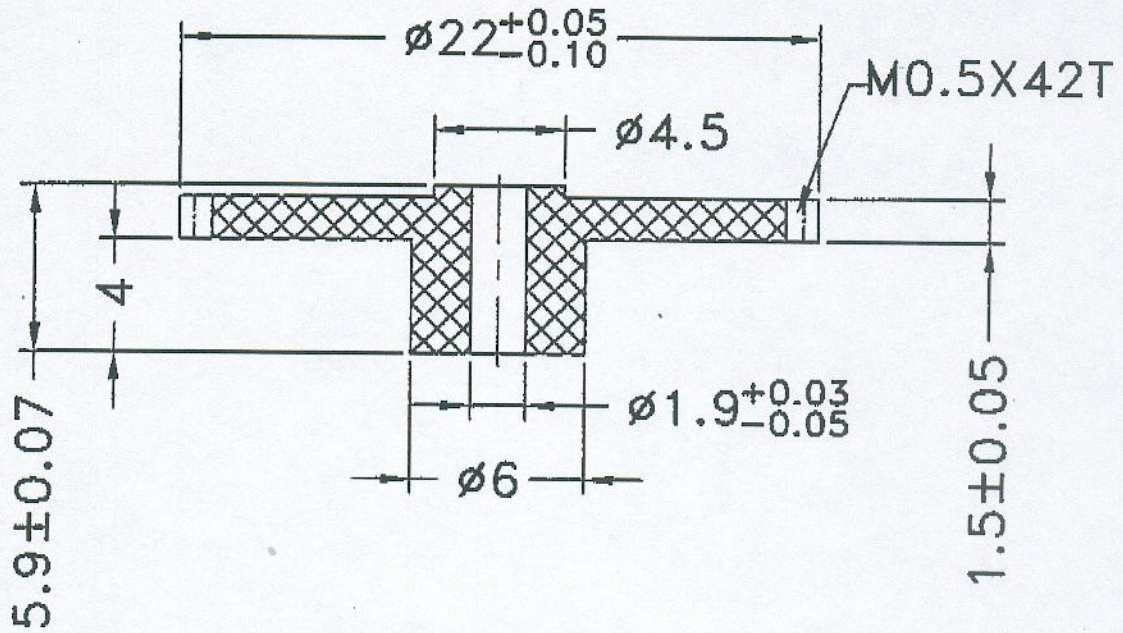

### Accessories

Order code	Manufacturer code	Description
37-0210	n/a	PACK OF 50 22MM MINIATURE GEAR (RC)

<del>Accessories</del>	Page 1 of 2
The enclosed information is believed to be correct, information may change 'without notice' due to product improvement. Users should ensure that the product is suitable for their use. E. & O. E.	Revision A 12/12/2006

# 百程:1442A

齿轮参数  
 齿数: 42T  
 模数: 0.5  
 压力角: 20°  
 齿外径:  $\phi 22$

SIGN	DATE			DRAWN	APPROVED
MAT'L: POM		FINISH:	MODEL No.:	MODEL NAME:	
DRN. BY:		UNIT: MM	PART NAME: 1442A		SIZE:
CHD. BY:		SCALE: 1:1	PART No.:		REV.:
APPD. BY:		PROJ.:	百程精密制品(惠州)有限公司		SHEET 1 OF 1