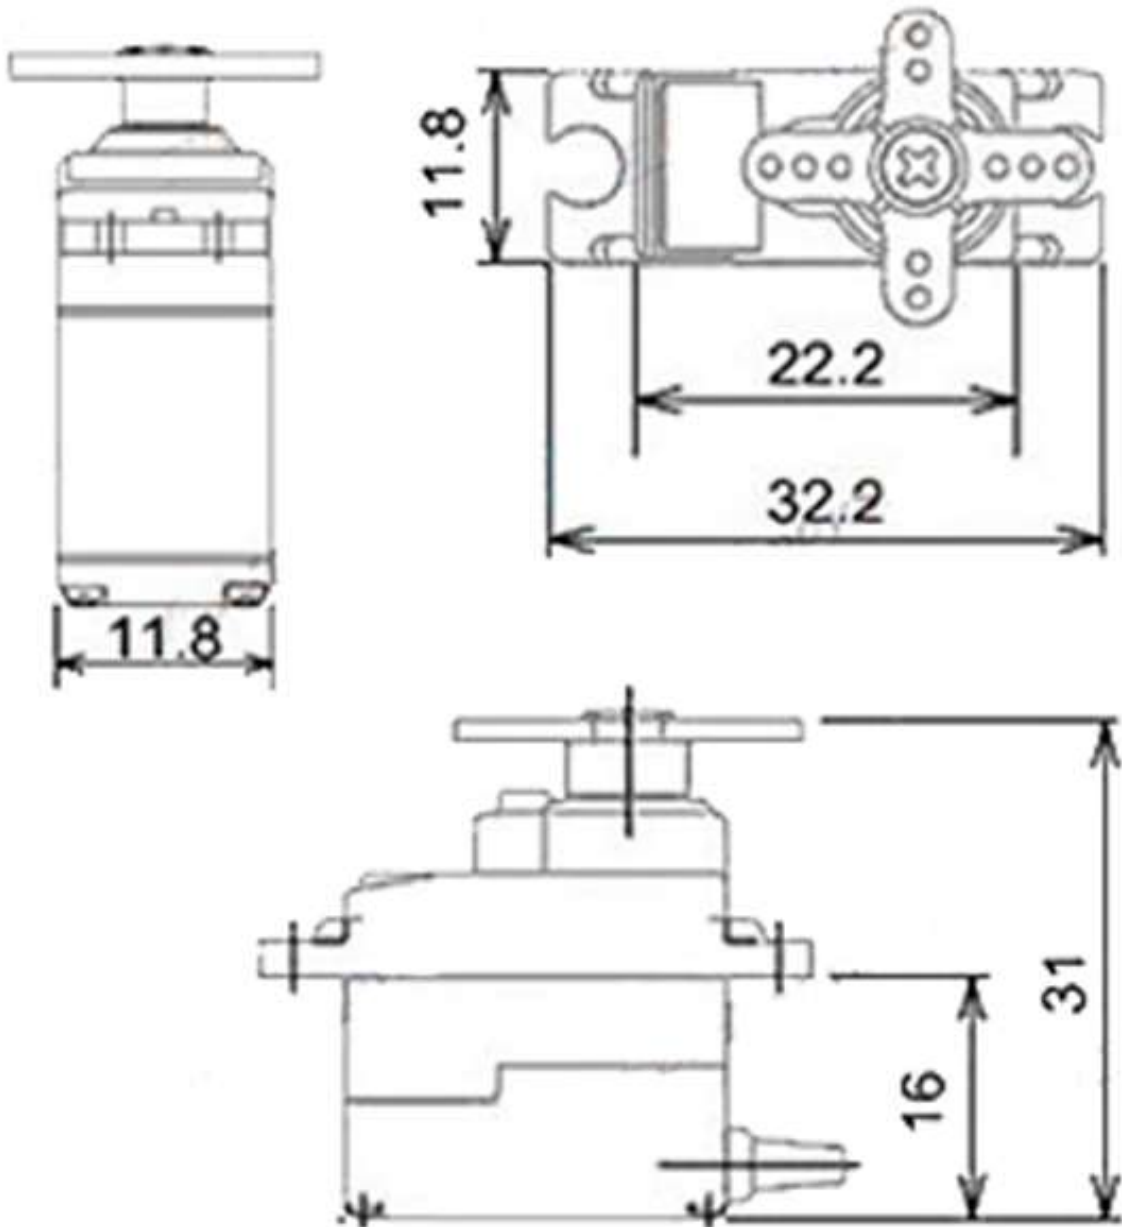

## Tower Pro SG90 Mini Servo, 37-1330

- Weight- 9g
- Dimensions - 23 x 12.2 x 29mm
- Stall torque - 1.8kg/cm (4.8V)
- Operating speed - 0.1s/60° (4.8V)
- Operating voltage - 4.8V
- Temperature range - 0° to 55°C
- Dead band width - 10μs

All dimensions in mm.