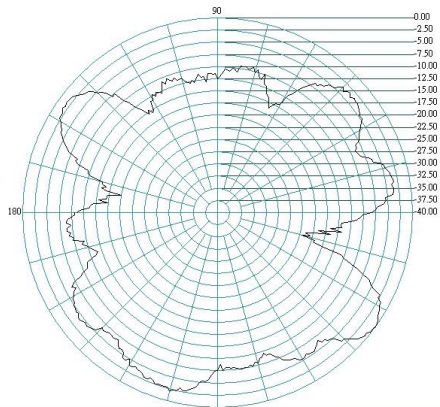

Alpha 41

GSM/UMTS/LTE/WiFi and Bluetooth Antenna

1.7GHz E Plane