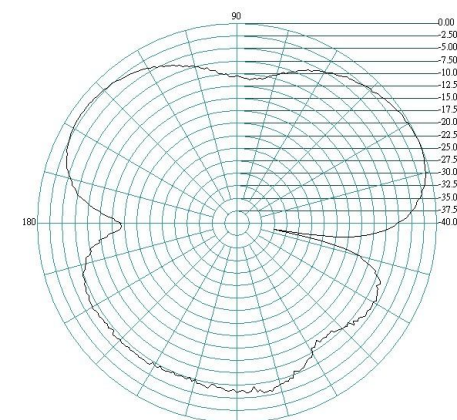

Mechanical Specification

Dimensions:	132 x 22.5 x 7mm
Cable:	RG174
Connector:	SMA Plug
Mounting method:	Double sided tape

Alpha 41

GSM/UMTS/LTE/WiFi and Bluetooth Antenna

Test Data

Return Loss

SWR

Alpha 41

GSM/UMTS/LTE/WiFi and Bluetooth Antenna

Radiation Patterns

0.7GHz E Plane

H Plane

0.8GHz E Plane

H Plane

0.9GHz E Plane

H Plane