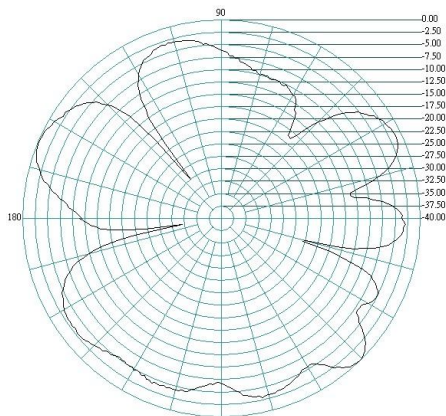

Alpha 41

GSM/UMTS/LTE/WiFi and Bluetooth Antenna

2.1GHz E Plane