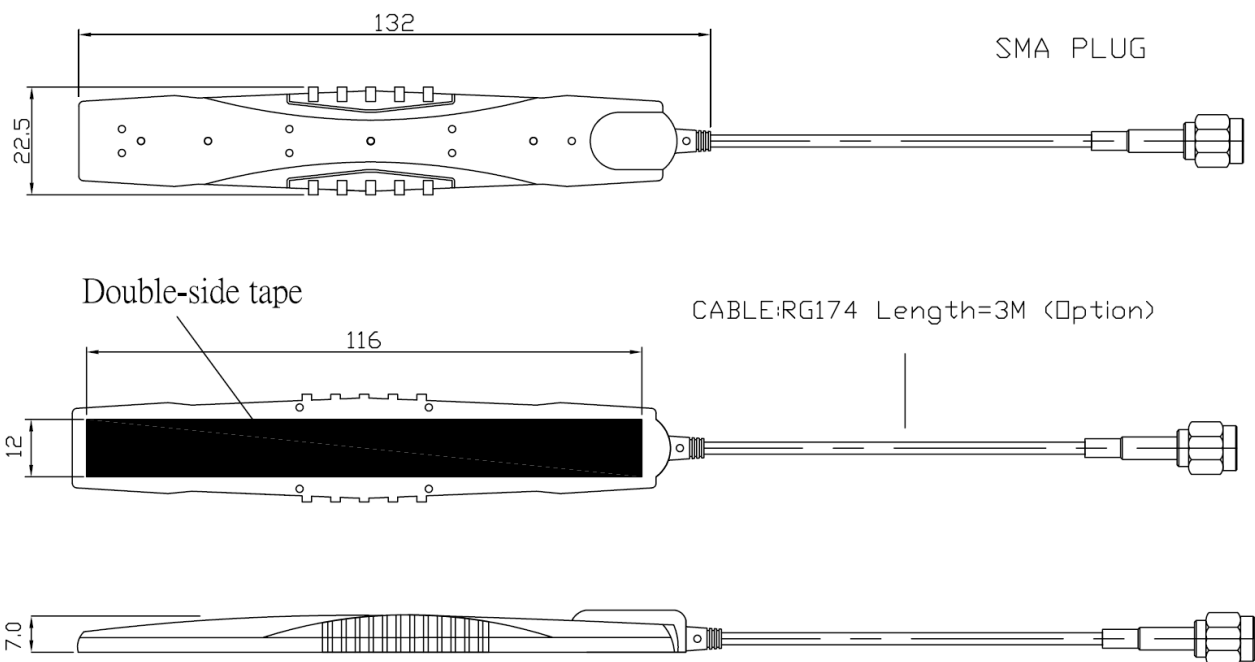

Mechanical Specification

Dimensions:	132 x 22.5 x 7mm
Cable:	RG174
Connector:	SMA Plug
Mounting method:	Double sided tape

Alpha 41

GSM/UMTS/LTE/WiFi and Bluetooth Antenna

Test Data

Return Loss

SWR

Alpha 41