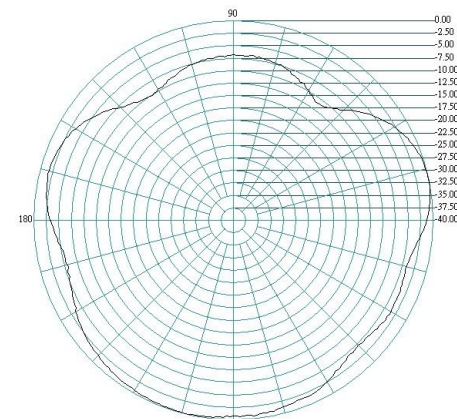

Mechanical Specification

Dimensions:	132 x 22.5 x 7mm
Cable:	RG174
Connector:	SMA Plug
Mounting method:	Double sided tape

Alpha 41

GSM/UMTS/LTE/WiFi and Bluetooth Antenna

Test Data

Return Loss

SWR

Alpha 41

GSM/UMTS/LTE/WiFi and Bluetooth Antenna

Radiation Patterns

0.7GHz E Plane

H Plane

0.8GHz E Plane

H Plane

0.9GHz E Plane

H Plane