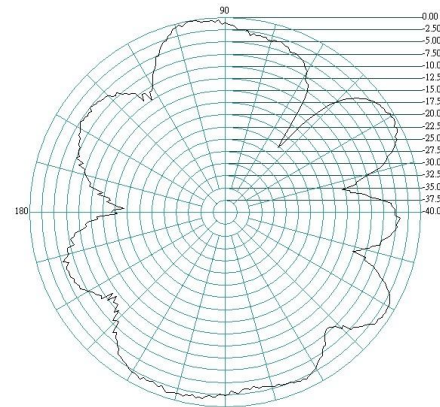

Mechanical Specification

Dimensions:	132 x 22.5 x 7mm
Cable:	RG174
Connector:	SMA Plug
Mounting method:	Double sided tape

Alpha 41

GSM/UMTS/LTE/WiFi and Bluetooth Antenna

Test Data

Return Loss

SWR

Alpha 41

GSM/UMTS/LTE/WiFi and Bluetooth Antenna

Radiation Patterns

0.7GHz E Plane

H Plane

0.8GHz E Plane

H Plane

0.9GHz E Plane

H Plane

Alpha 41

GSM/UMTS/LTE/WiFi and Bluetooth Antenna

1.7GHz E Plane

H Plane

1.8GHz E Plane

H Plane

1.9GHz E Plane

H Plane