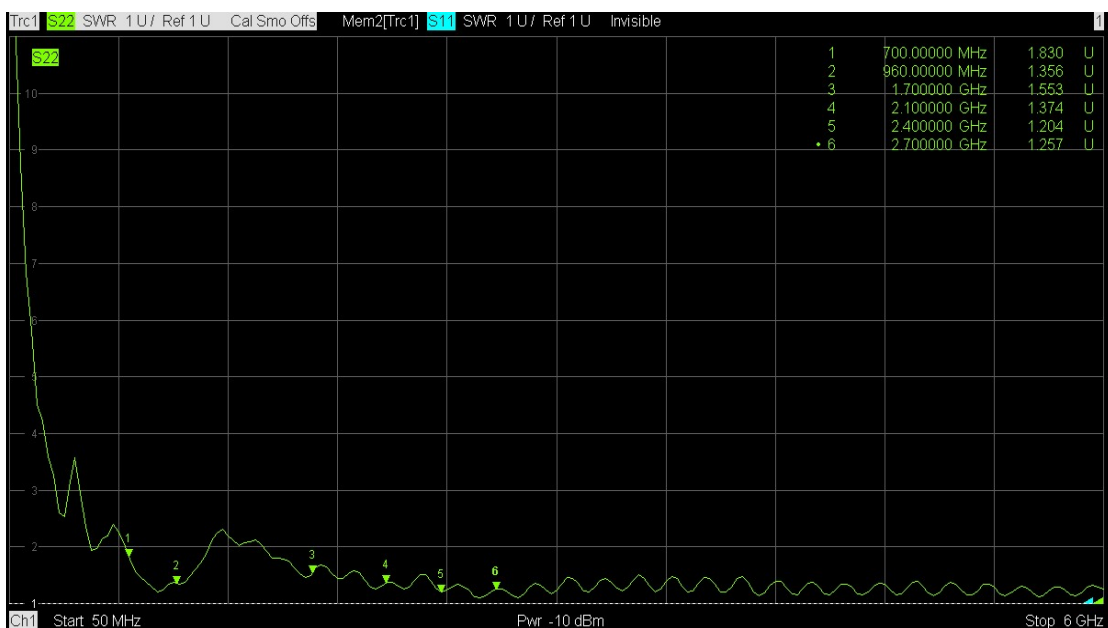

Mechanical Specification

Dimensions:	132 x 22.5 x 7mm
Cable:	RG174
Connector:	SMA Plug
Mounting method:	Double sided tape

Alpha 41

GSM/UMTS/LTE/WiFi and Bluetooth Antenna

Test Data

Return Loss

SWR

Alpha 41