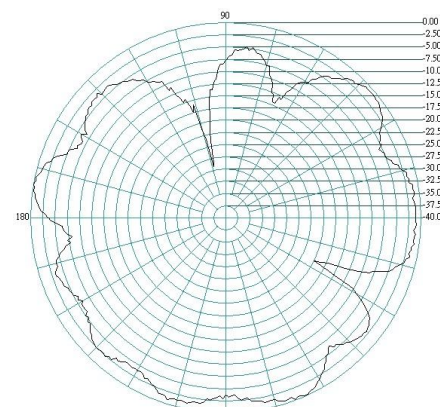

GSM/UMTS/LTE/WiFi and Bluetooth Antenna

Radiation Patterns

0.7GHz E Plane

H Plane

0.8GHz E Plane

H Plane

0.9GHz E Plane

H Plane

Alpha 41

GSM/UMTS/LTE/WiFi and Bluetooth Antenna

1.7GHz E Plane

H Plane

1.8GHz E Plane

H Plane

1.9GHz E Plane

H Plane

Alpha 41

GSM/UMTS/LTE/WiFi and Bluetooth Antenna

2.1GHz E Plane

H Plane

2.4GHz E Plane

H Plane

2.5GHz E Plane

H Plane