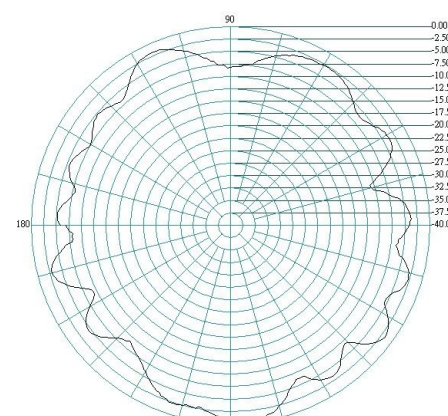

GSM/UMTS/LTE/WiFi and Bluetooth Antenna

Radiation Patterns

0.7GHz E Plane

H Plane

0.8GHz E Plane

H Plane

0.9GHz E Plane

H Plane

Alpha 41

GSM/UMTS/LTE/WiFi and Bluetooth Antenna

2.1GHz E Plane

H Plane

2.4GHz E Plane

H Plane

2.5GHz E Plane

H Plane

Alpha 41

GSM/UMTS/LTE/WiFi and Bluetooth Antenna

2.6GHz E Plane

H Plane

2.7GHz E Plane

H Plane

Ordering Details

Part Number	Description
ALPHA41/3M/SMAM/S/S/19	GSM/UMTS/3G/LTE/WiFi and Bluetooth Antenna, SMA Male