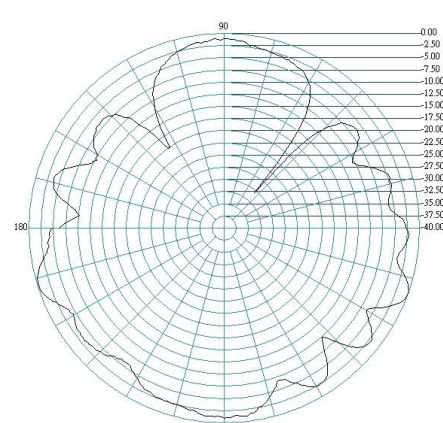

Alpha 41

GSM/UMTS/LTE/WiFi and Bluetooth Antenna

2.6GHz E Plane

H Plane

2.7GHz E Plane

H Plane

Ordering Details

Part Number	Description
ALPHA41/3M/SMAM/S/S/19	GSM/UMTS/3G/LTE/WiFi and Bluetooth Antenna, SMA Male