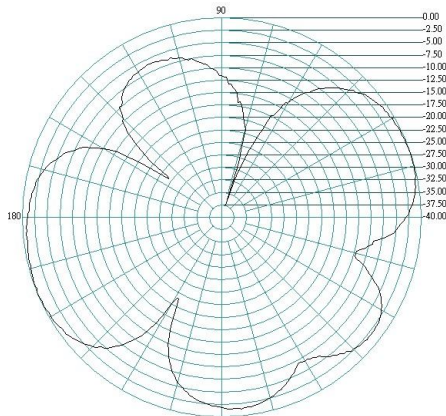

Mechanical Specification

Dimensions:	132 x 22.5 x 7mm
Cable:	RG174
Connector:	SMA Plug
Mounting method:	Double sided tape

Alpha 41

GSM/UMTS/LTE/WiFi and Bluetooth Antenna

Test Data

Return Loss

SWR

Alpha 41

GSM/UMTS/LTE/WiFi and Bluetooth Antenna

Radiation Patterns

0.7GHz E Plane

H Plane

0.8GHz E Plane

H Plane

0.9GHz E Plane

H Plane