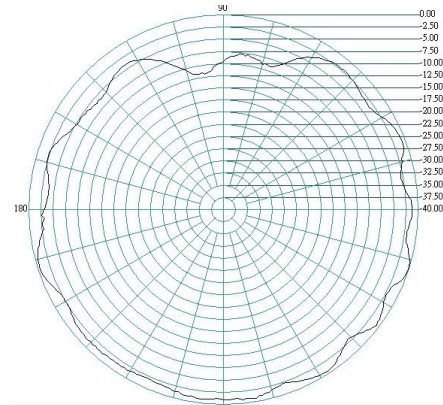

GSM/UMTS/LTE/WiFi and Bluetooth Antenna

Radiation Patterns

0.7GHz E Plane

H Plane

0.8GHz E Plane

H Plane

0.9GHz E Plane

H Plane

Alpha 41

GSM/UMTS/LTE/WiFi and Bluetooth Antenna

2.1GHz E Plane

H Plane

2.4GHz E Plane

H Plane

2.5GHz E Plane

H Plane

Alpha 41

GSM/UMTS/LTE/WiFi and Bluetooth Antenna

2.6GHz E Plane

H Plane

2.7GHz E Plane

H Plane

Ordering Details

Part Number	Description
ALPHA41/3M/SMAM/S/S/19	GSM/UMTS/3G/LTE/WiFi and Bluetooth Antenna, SMA Male