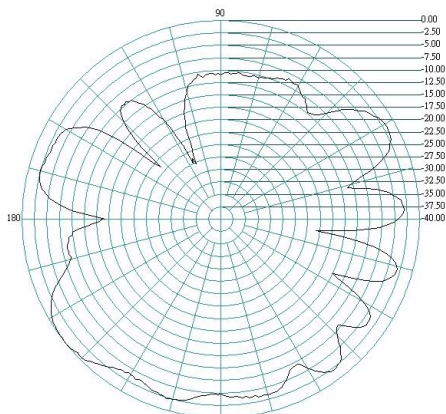

GSM/UMTS/LTE/WiFi and Bluetooth Antenna

Radiation Patterns

0.7GHz E Plane

H Plane

0.8GHz E Plane

H Plane

0.9GHz E Plane

H Plane

Alpha 41

GSM/UMTS/LTE/WiFi and Bluetooth Antenna

1.7GHz E Plane

H Plane

1.8GHz E Plane

H Plane

1.9GHz E Plane

H Plane

Alpha 41

GSM/UMTS/LTE/WiFi and Bluetooth Antenna

2.1GHz E Plane

H Plane

2.4GHz E Plane

H Plane

2.5GHz E Plane

H Plane

Alpha 41

GSM/UMTS/LTE/WiFi and Bluetooth Antenna

2.6GHz E Plane

H Plane

2.7GHz E Plane

H Plane

Ordering Details

Part Number	Description
ALPHA41/3M/SMAM/S/S/19	GSM/UMTS/3G/LTE/WiFi and Bluetooth Antenna, SMA Male