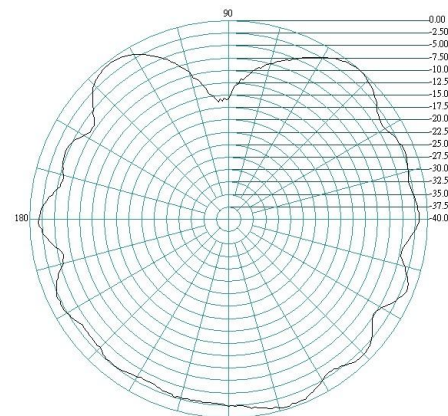

Alpha 41

GSM/UMTS/LTE/WiFi and Bluetooth Antenna

H Plane