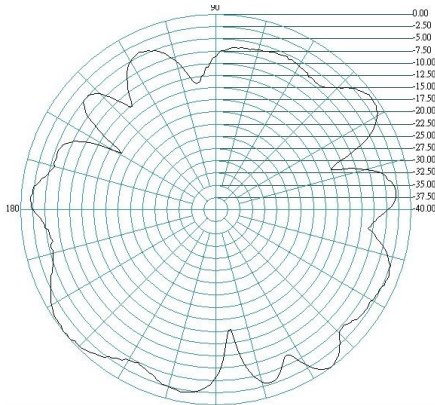

GSM/UMTS/LTE/WiFi and Bluetooth Antenna

Radiation Patterns

0.7GHz E Plane

H Plane

0.8GHz E Plane

H Plane

0.9GHz E Plane

H Plane

Alpha 41

GSM/UMTS/LTE/WiFi and Bluetooth Antenna

2.1GHz E Plane

H Plane

2.4GHz E Plane

H Plane

2.5GHz E Plane

H Plane

Alpha 41

GSM/UMTS/LTE/WiFi and Bluetooth Antenna

2.6GHz E Plane

H Plane

2.7GHz E Plane

H Plane

Ordering Details

Part Number	Description
ALPHA41/3M/SMAM/S/S/19	GSM/UMTS/3G/LTE/WiFi and Bluetooth Antenna, SMA Male