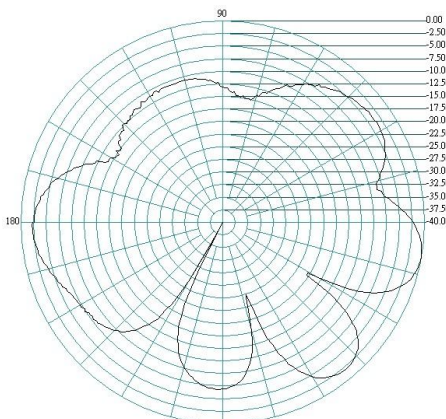

Mechanical Specification

Dimensions:	132 x 22.5 x 7mm
Cable:	RG174
Connector:	SMA Plug
Mounting method:	Double sided tape

Alpha 41

GSM/UMTS/LTE/WiFi and Bluetooth Antenna

Test Data

Return Loss

SWR

Alpha 41

GSM/UMTS/LTE/WiFi and Bluetooth Antenna

Radiation Patterns

0.7GHz E Plane

H Plane

0.8GHz E Plane

H Plane

0.9GHz E Plane

H Plane