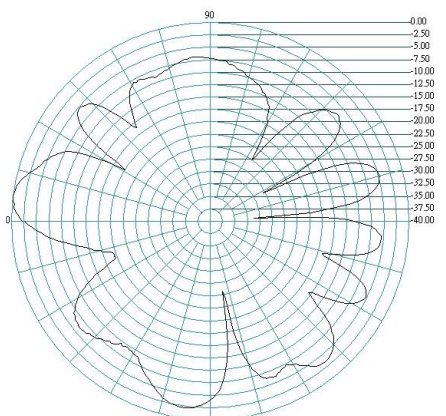

GSM/UMTS/LTE/WiFi and Bluetooth Antenna

Radiation Patterns

0.7GHz E Plane

H Plane

0.8GHz E Plane

H Plane

0.9GHz E Plane

H Plane

Alpha 41

GSM/UMTS/LTE/WiFi and Bluetooth Antenna

2.1GHz E Plane

H Plane

2.4GHz E Plane

H Plane

2.5GHz E Plane

H Plane

Alpha 41

GSM/UMTS/LTE/WiFi and Bluetooth Antenna

2.6GHz E Plane

H Plane

2.7GHz E Plane

H Plane

Ordering Details

Part Number	Description
ALPHA41/3M/SMAM/S/S/19	GSM/UMTS/3G/LTE/WiFi and Bluetooth Antenna, SMA Male