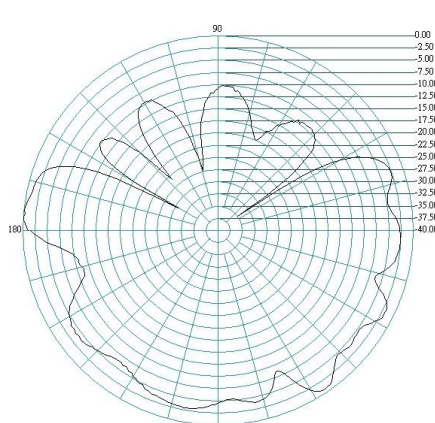

Alpha 41

GSM/UMTS/LTE/WiFi and Bluetooth Antenna

2.1GHz E Plane

H Plane

2.4GHz E Plane

H Plane

2.5GHz E Plane

H Plane

Alpha 41

GSM/UMTS/LTE/WiFi and Bluetooth Antenna

2.6GHz E Plane

H Plane

2.7GHz E Plane

H Plane

Ordering Details

Part Number	Description
ALPHA41/3M/SMAM/S/S/19	GSM/UMTS/3G/LTE/WiFi and Bluetooth Antenna, SMA Male