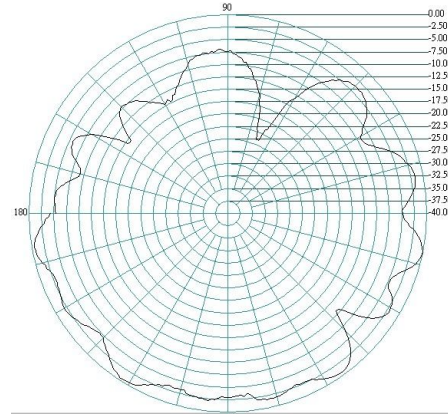

GSM/UMTS/LTE/WiFi and Bluetooth Antenna

Radiation Patterns

0.7GHz E Plane

H Plane

0.8GHz E Plane

H Plane

0.9GHz E Plane

H Plane

Alpha 41

GSM/UMTS/LTE/WiFi and Bluetooth Antenna

2.1GHz E Plane

H Plane

2.4GHz E Plane

H Plane

2.5GHz E Plane

H Plane

Alpha 41

GSM/UMTS/LTE/WiFi and Bluetooth Antenna

2.6GHz E Plane

H Plane

2.7GHz E Plane

H Plane

Ordering Details

Part Number	Description
ALPHA41/3M/SMAM/S/S/19	GSM/UMTS/3G/LTE/WiFi and Bluetooth Antenna, SMA Male