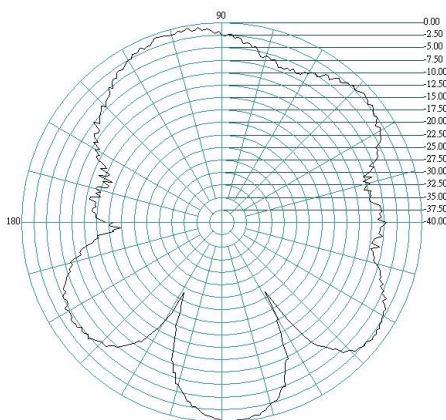

Mechanical Specification

Dimensions:	132 x 22.5 x 7mm
Cable:	RG174
Connector:	SMA Plug
Mounting method:	Double sided tape

Alpha 41

GSM/UMTS/LTE/WiFi and Bluetooth Antenna

Test Data

Return Loss

SWR

Alpha 41

GSM/UMTS/LTE/WiFi and Bluetooth Antenna

Radiation Patterns

0.7GHz E Plane

H Plane

0.8GHz E Plane

H Plane

0.9GHz E Plane

H Plane