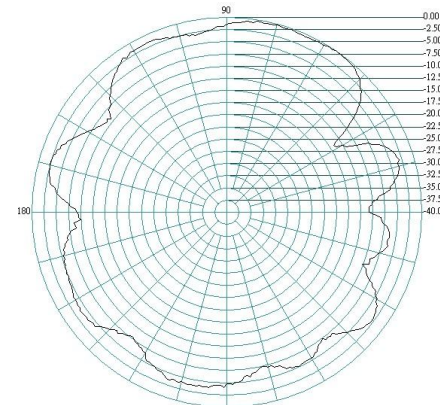

GSM/UMTS/LTE/WiFi and Bluetooth Antenna

Radiation Patterns

0.7GHz E Plane

H Plane

0.8GHz E Plane

H Plane

0.9GHz E Plane

H Plane

Alpha 41

GSM/UMTS/LTE/WiFi and Bluetooth Antenna

1.7GHz E Plane

H Plane

1.8GHz E Plane

H Plane

1.9GHz E Plane

H Plane

Alpha 41

GSM/UMTS/LTE/WiFi and Bluetooth Antenna

2.1GHz E Plane

H Plane

2.4GHz E Plane

H Plane

2.5GHz E Plane

H Plane

Alpha 41

GSM/UMTS/LTE/WiFi and Bluetooth Antenna

2.6GHz E Plane

H Plane

2.7GHz E Plane

H Plane

Ordering Details

Part Number	Description
ALPHA41/3M/SMAM/S/S/19	GSM/UMTS/3G/LTE/WiFi and Bluetooth Antenna, SMA Male