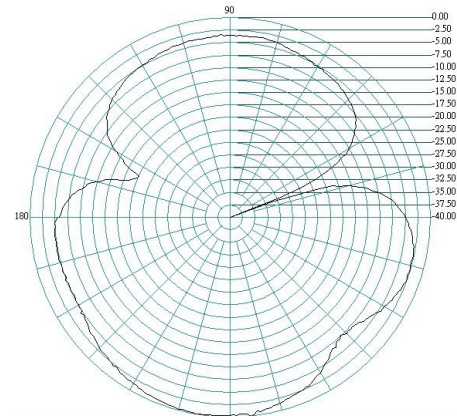

Alpha 41

GSM/UMTS/LTE/WiFi and Bluetooth Antenna

Electrical Specification

Impedance:	50 ohm
Gain:	700 - 960MHz 0dBi 1700 - 2700MHz 2dBi
VSWR:	≤3.6 : 1
Frequency:	700 - 960 / 1700 - 2700MHz
Max power:	50W
Polarization:	Vertical

Mechanical Specification

Dimensions:	132 x 22.5 x 7mm
Cable:	RG174
Connector:	SMA Plug
Mounting method:	Double sided tape

Alpha 41

GSM/UMTS/LTE/WiFi and Bluetooth Antenna

Test Data

Return Loss

SWR

Alpha 41

GSM/UMTS/LTE/WiFi and Bluetooth Antenna

Radiation Patterns

0.7GHz E Plane

H Plane

0.8GHz E Plane

H Plane

0.9GHz E Plane

H Plane