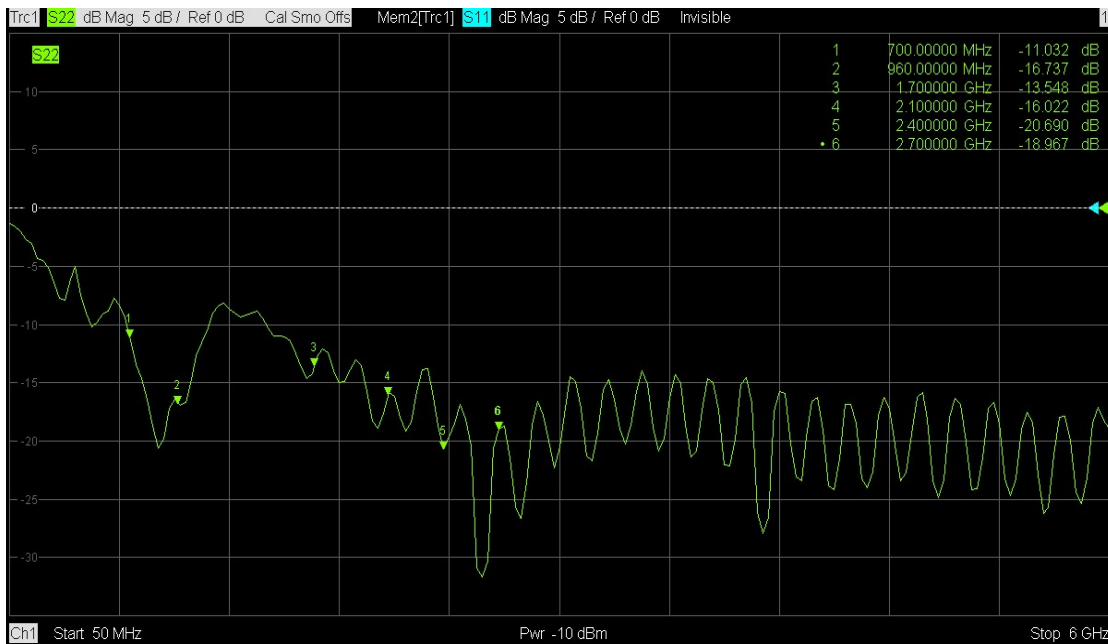

Alpha 41

GSM/UMTS/LTE/WiFi and Bluetooth Antenna

Electrical Specification

Impedance:	50 ohm
Gain:	700 - 960MHz 0dBi 1700 - 2700MHz 2dBi
VSWR:	≤3.6 : 1
Frequency:	700 - 960 / 1700 - 2700MHz
Max power:	50W
Polarization:	Vertical

Mechanical Specification

Dimensions:	132 x 22.5 x 7mm
Cable:	RG174
Connector:	SMA Plug
Mounting method:	Double sided tape

Alpha 41

GSM/UMTS/LTE/WiFi and Bluetooth Antenna

Test Data

Return Loss

SWR

Alpha 41

GSM/UMTS/LTE/WiFi and Bluetooth Antenna

Radiation Patterns

0.7GHz E Plane

H Plane

0.8GHz E Plane

H Plane

0.9GHz E Plane

H Plane