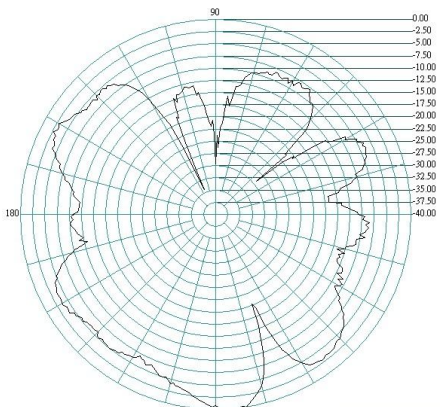

GSM/UMTS/LTE/WiFi and Bluetooth Antenna

Radiation Patterns

0.7GHz E Plane

H Plane

0.8GHz E Plane

H Plane

0.9GHz E Plane

H Plane

Alpha 41

GSM/UMTS/LTE/WiFi and Bluetooth Antenna

1.7GHz E Plane

H Plane

1.8GHz E Plane

H Plane

1.9GHz E Plane

H Plane