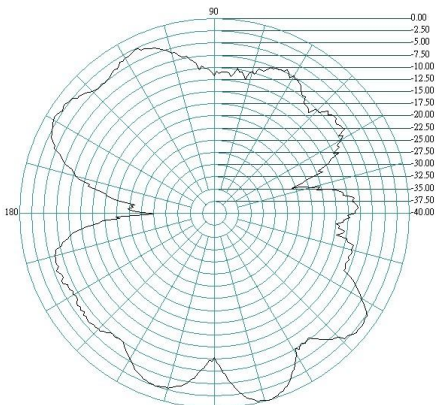

GSM/UMTS/LTE/WiFi and Bluetooth Antenna

Radiation Patterns

0.7GHz E Plane

H Plane

0.8GHz E Plane

H Plane

0.9GHz E Plane

H Plane

Alpha 41

GSM/UMTS/LTE/WiFi and Bluetooth Antenna

1.7GHz E Plane

H Plane

1.8GHz E Plane

H Plane

1.9GHz E Plane

H Plane