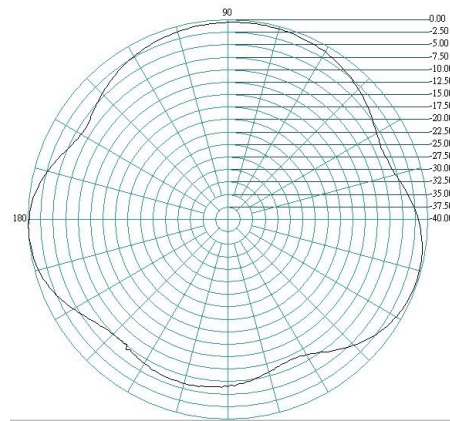

Mechanical Specification

Dimensions:	200mm Length, 13.7mm Ø
Weight:	25g
Connector:	SMA Plug
Mounting method:	Direct connect

Test Data

SWR

Delta 26

GSM/3G/LTE/WiFi and Bluetooth Hinged Antenna

Return Loss

Radiation Patterns

0.7GHz E Plane

H Plane

Delta 26

GSM/3G/LTE/WiFi and Bluetooth Hinged Antenna

0.8GHz E Plane

H Plane

0.9GHz E Plane

H Plane

1.7GHz E Plane

H Plane

Delta 26

GSM/3G/LTE/WiFi and Bluetooth Hinged Antenna

1.8GHz E Plane

H Plane

1.9GHz E Plane

H Plane