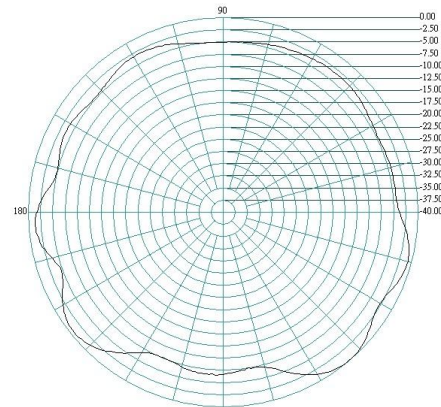

Mechanical Specification

Dimensions:	200mm Length, 13.7mm Ø
Weight:	25g
Connector:	SMA Plug
Mounting method:	Direct connect

Test Data

SWR

Delta 26

GSM/3G/LTE/WiFi and Bluetooth Hinged Antenna

Return Loss

Radiation Patterns

0.7GHz E Plane

H Plane

Delta 26

GSM/3G/LTE/WiFi and Bluetooth Hinged Antenna

0.8GHz E Plane

H Plane

0.9GHz E Plane

H Plane

1.7GHz E Plane

H Plane

Delta 26

GSM/3G/LTE/WiFi and Bluetooth Hinged Antenna

1.8GHz E Plane

H Plane

1.9GHz E Plane

H Plane

2.1 GHz E Plane

H Plane

Delta 26

GSM/3G/LTE/WiFi and Bluetooth Hinged Antenna

2.2GHz E Plane

H Plane

2.4GHz E Plane

H Plane