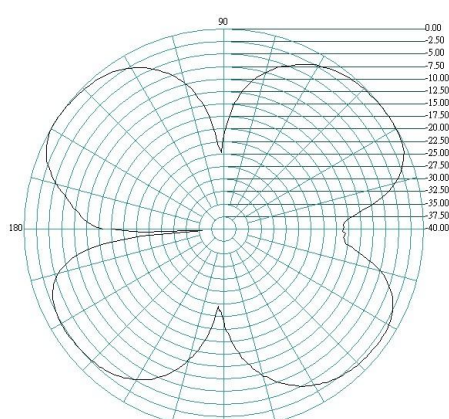

1.7GHz E Plane

H Plane

Delta 26

GSM/3G/LTE/WiFi and Bluetooth Hinged Antenna

1.8GHz E Plane

H Plane

1.9GHz E Plane

H Plane

2.1 GHz E Plane

H Plane

Delta 26

GSM/3G/LTE/WiFi and Bluetooth Hinged Antenna

2.2GHz E Plane

H Plane

2.4GHz E Plane

H Plane

2.5GHz E Plane

H Plane

Delta 26

GSM/3G/LTE/WiFi and Bluetooth Hinged Antenna

2.6GHz E Plane

H Plane

2.7GHz E Plane

H Plane