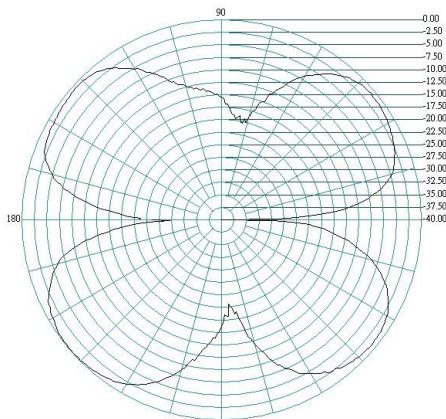

2.1 GHz E Plane

H Plane

Delta 26

GSM/3G/LTE/WiFi and Bluetooth Hinged Antenna

2.2GHz E Plane

H Plane

2.4GHz E Plane

H Plane

2.5GHz E Plane

H Plane

Delta 26

GSM/3G/LTE/WiFi and Bluetooth Hinged Antenna

2.6GHz E Plane

H Plane

2.7GHz E Plane

H Plane

Ordering Details

Part Number	Description
DELTA26/X/SMAM/S/S/19	GSM/3G/LTE/WiFi and Bluetooth Hinged Antenna, SMA Male