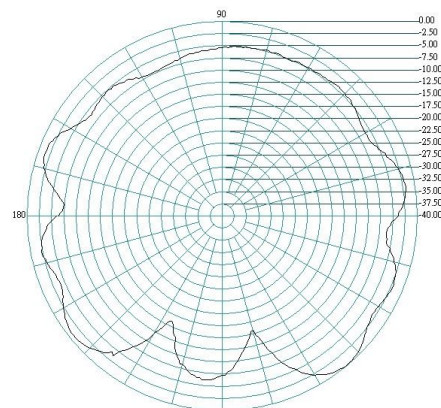

Mechanical Specification

Dimensions:	200mm Length, 13.7mm Ø
Weight:	25g
Connector:	SMA Plug
Mounting method:	Direct connect

Test Data

SWR

Delta 26

GSM/3G/LTE/WiFi and Bluetooth Hinged Antenna

Return Loss

Radiation Patterns

0.7GHz E Plane

H Plane

Delta 26

GSM/3G/LTE/WiFi and Bluetooth Hinged Antenna

0.8GHz E Plane

H Plane

0.9GHz E Plane

H Plane

1.7GHz E Plane

H Plane

Delta 26

GSM/3G/LTE/WiFi and Bluetooth Hinged Antenna

1.8GHz E Plane

H Plane

1.9GHz E Plane

H Plane

2.1 GHz E Plane

H Plane

Delta 26

GSM/3G/LTE/WiFi and Bluetooth Hinged Antenna

2.2GHz E Plane

H Plane

2.4GHz E Plane

H Plane