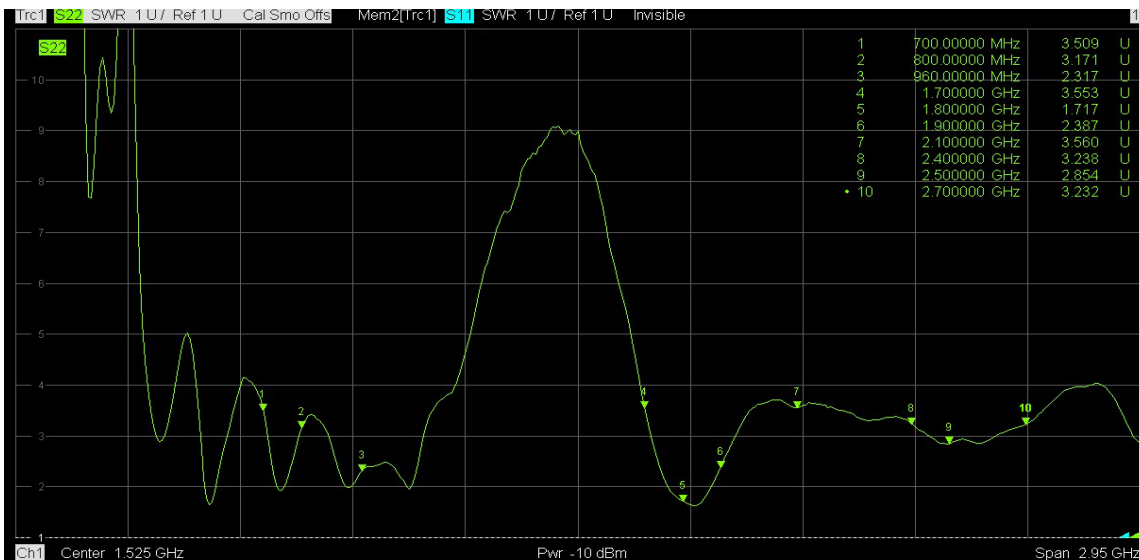

Delta 26

GSM/3G/LTE/WiFi and Bluetooth Hinged Antenna

Key Features

- Designed for 700-960 and 1700-2700MHz Frequencies
- Ideal for Wireless LAN and Bluetooth
- Omnidirectional
- SMA Male connector
- 200mm Length, 13.7mm Ø

General Description

The Delta 26 is a hinged direct connect antenna. This antenna is available with the standard SMA male and for volume orders the reverse polarity SMA male connector.

The Delta 26 provides the most gain at the higher frequencies for 3G/4G, GPRS, WiFi, Bluetooth and Zigbee applications to help improve signal strength.

Delta 26

GSM/3G/LTE/WiFi and Bluetooth Hinged Antenna

Electrical Specification

Impedance:	50 ohm
Gain:	700 - 960MHz 0dBi 1700 - 2700MHz 2dBi
VSWR:	≤3.6 : 1
Frequency:	700 - 960 / 1700 - 2700MHz
Max power:	50W
Polarization:	Vertical

Mechanical Specification

Dimensions:	200mm Length, 13.7mm Ø
Weight:	25g
Connector:	SMA Plug
Mounting method:	Direct connect

Test Data

SWR

Delta 26

GSM/3G/LTE/WiFi and Bluetooth Hinged Antenna

Return Loss

Radiation Patterns