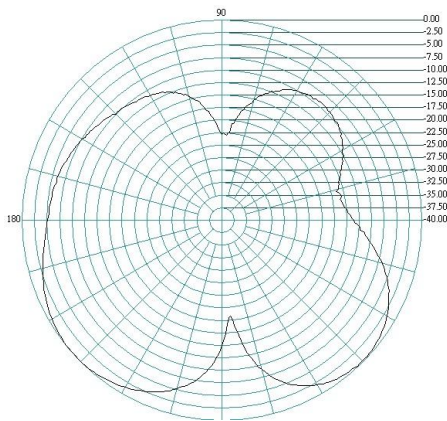

Mechanical Specification

Dimensions:	200mm Length, 13.7mm Ø
Weight:	25g
Connector:	SMA Plug
Mounting method:	Direct connect

Test Data

SWR

Delta 26

GSM/3G/LTE/WiFi and Bluetooth Hinged Antenna

Return Loss

Radiation Patterns

0.7GHz E Plane

H Plane

Delta 26

GSM/3G/LTE/WiFi and Bluetooth Hinged Antenna

0.8GHz E Plane

H Plane

0.9GHz E Plane

H Plane

1.7GHz E Plane

H Plane

Delta 26

GSM/3G/LTE/WiFi and Bluetooth Hinged Antenna

1.8GHz E Plane

H Plane

1.9GHz E Plane

H Plane