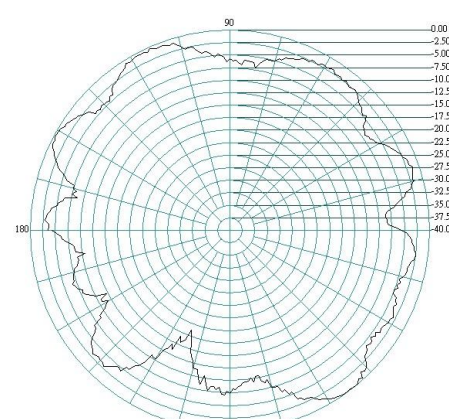

1.7GHz E Plane

H Plane

Delta 26

GSM/3G/LTE/WiFi and Bluetooth Hinged Antenna

1.8GHz E Plane

H Plane

1.9GHz E Plane

H Plane

2.1 GHz E Plane

H Plane

Delta 26

GSM/3G/LTE/WiFi and Bluetooth Hinged Antenna

2.2GHz E Plane

H Plane

2.4GHz E Plane

H Plane

2.5GHz E Plane

H Plane

Delta 26

GSM/3G/LTE/WiFi and Bluetooth Hinged Antenna

2.6GHz E Plane

H Plane

2.7GHz E Plane

H Plane