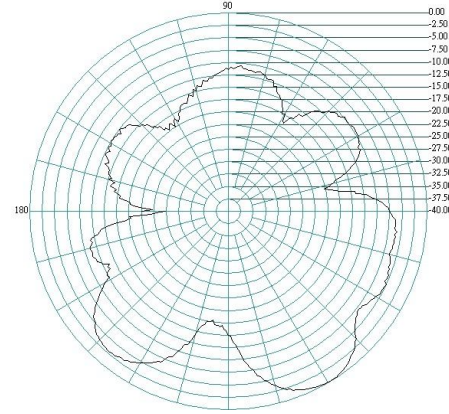

1.7GHz E Plane

H Plane

Delta 26

GSM/3G/LTE/WiFi and Bluetooth Hinged Antenna

1.8GHz E Plane

H Plane

1.9GHz E Plane

H Plane

2.1 GHz E Plane

H Plane

Delta 26

GSM/3G/LTE/WiFi and Bluetooth Hinged Antenna

2.2GHz E Plane

H Plane

2.4GHz E Plane

H Plane

2.5GHz E Plane

H Plane

Delta 26

GSM/3G/LTE/WiFi and Bluetooth Hinged Antenna

2.6GHz E Plane

H Plane

2.7GHz E Plane

H Plane

Ordering Details

Part Number	Description
DELTA26/X/SMAM/S/S/19	GSM/3G/LTE/WiFi and Bluetooth Hinged Antenna, SMA Male