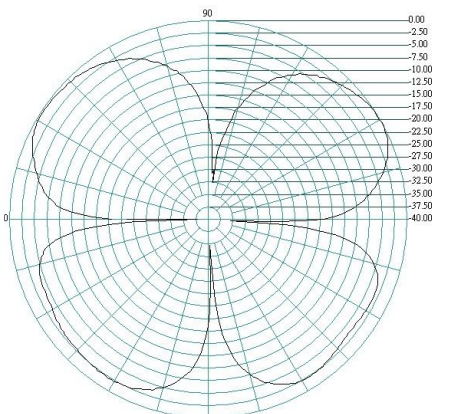

1.7GHz E Plane

H Plane

Delta 26

GSM/3G/LTE/WiFi and Bluetooth Hinged Antenna

1.8GHz E Plane

H Plane

1.9GHz E Plane

H Plane

2.1 GHz E Plane

H Plane

Delta 26

GSM/3G/LTE/WiFi and Bluetooth Hinged Antenna

2.2GHz E Plane

H Plane

2.4GHz E Plane

H Plane

2.5GHz E Plane

H Plane

Delta 26

GSM/3G/LTE/WiFi and Bluetooth Hinged Antenna

2.6GHz E Plane

H Plane

2.7GHz E Plane

H Plane