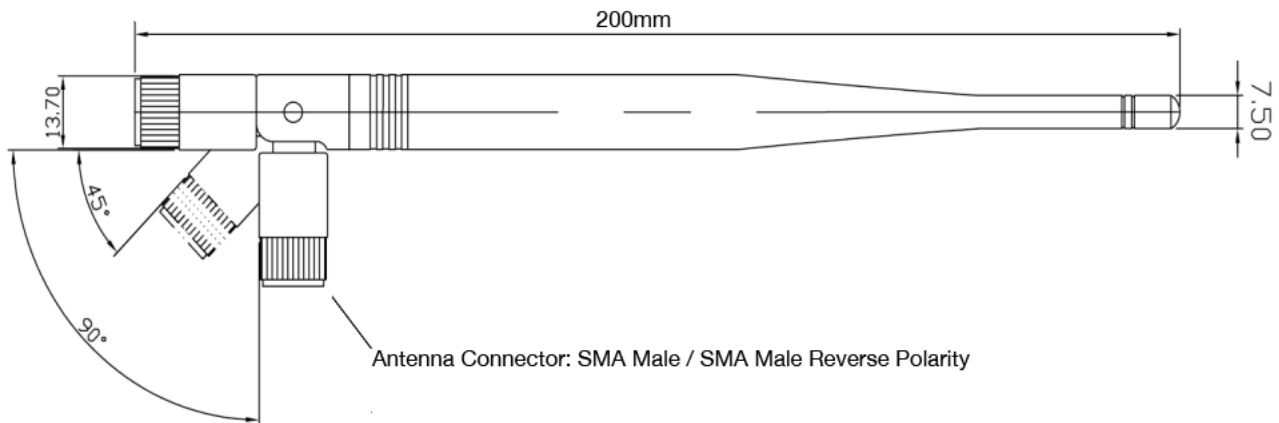

General Description

The Delta 26 is a hinged direct connect antenna. This antenna is available with the standard SMA male and for volume orders the reverse polarity SMA male connector.

The Delta 26 provides the most gain at the higher frequencies for 3G/4G, GPRS, WiFi, Bluetooth and Zigbee applications to help improve signal strength.

Delta 26

GSM/3G/LTE/WiFi and Bluetooth Hinged Antenna

Electrical Specification

Impedance:	50 ohm
Gain:	700 - 960MHz 0dBi 1700 - 2700MHz 2dBi
VSWR:	≤3.6 : 1
Frequency:	700 - 960 / 1700 - 2700MHz
Max power:	50W
Polarization:	Vertical

Mechanical Specification

Dimensions:	200mm Length, 13.7mm Ø
Weight:	25g
Connector:	SMA Plug
Mounting method:	Direct connect

Test Data

SWR

Delta 26

GSM/3G/LTE/WiFi and Bluetooth Hinged Antenna

Return Loss

Radiation Patterns