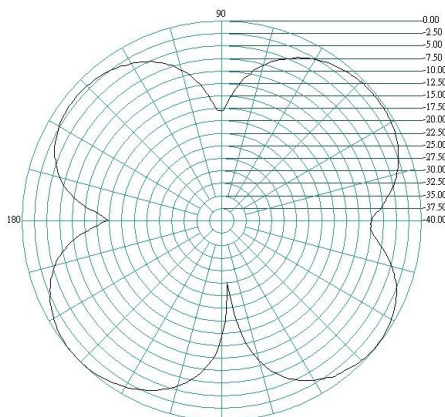

Delta 26

GSM/3G/LTE/WiFi and Bluetooth Hinged Antenna

Electrical Specification

Impedance:	50 ohm
Gain:	700 - 960MHz 0dBi 1700 - 2700MHz 2dBi
VSWR:	≤3.6 : 1
Frequency:	700 - 960 / 1700 - 2700MHz
Max power:	50W
Polarization:	Vertical

Mechanical Specification

Dimensions:	200mm Length, 13.7mm Ø
Weight:	25g
Connector:	SMA Plug
Mounting method:	Direct connect

Test Data

SWR

Delta 26

GSM/3G/LTE/WiFi and Bluetooth Hinged Antenna

Return Loss

Radiation Patterns

0.7GHz E Plane

H Plane

Delta 26

GSM/3G/LTE/WiFi and Bluetooth Hinged Antenna

0.8GHz E Plane

H Plane

0.9GHz E Plane

H Plane