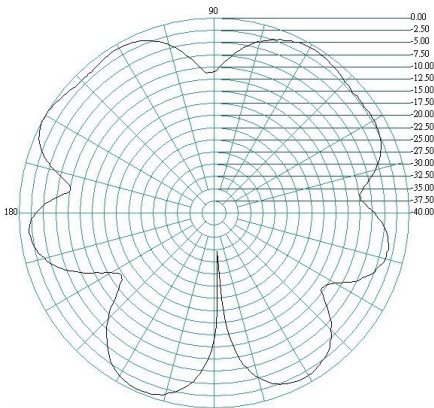

Mechanical Specification

Dimensions:	200mm Length, 13.7mm Ø
Weight:	25g
Connector:	SMA Plug
Mounting method:	Direct connect

Test Data

SWR

Delta 26

GSM/3G/LTE/WiFi and Bluetooth Hinged Antenna

Return Loss

Radiation Patterns

0.7GHz E Plane

H Plane

Delta 26

GSM/3G/LTE/WiFi and Bluetooth Hinged Antenna

0.8GHz E Plane

H Plane

0.9GHz E Plane

H Plane

1.7GHz E Plane

H Plane

Delta 26

GSM/3G/LTE/WiFi and Bluetooth Hinged Antenna

1.8GHz E Plane

H Plane

1.9GHz E Plane

H Plane

2.1 GHz E Plane

H Plane

Delta 26

GSM/3G/LTE/WiFi and Bluetooth Hinged Antenna

2.2GHz E Plane

H Plane

2.4GHz E Plane

H Plane