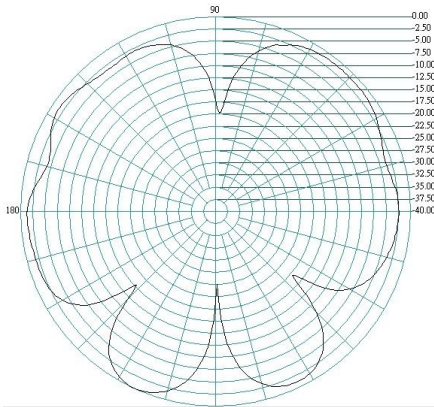

Mechanical Specification

Dimensions:	200mm Length, 13.7mm Ø
Weight:	25g
Connector:	SMA Plug
Mounting method:	Direct connect

Test Data

SWR

Delta 26

GSM/3G/LTE/WiFi and Bluetooth Hinged Antenna

Return Loss

Radiation Patterns

0.7GHz E Plane

H Plane

Delta 26

GSM/3G/LTE/WiFi and Bluetooth Hinged Antenna

0.8GHz E Plane

H Plane

0.9GHz E Plane

H Plane

1.7GHz E Plane

H Plane

Delta 26

GSM/3G/LTE/WiFi and Bluetooth Hinged Antenna

1.8GHz E Plane

H Plane

1.9GHz E Plane

H Plane

2.1 GHz E Plane

H Plane

Delta 26

GSM/3G/LTE/WiFi and Bluetooth Hinged Antenna

2.2GHz E Plane

H Plane

2.4GHz E Plane

H Plane