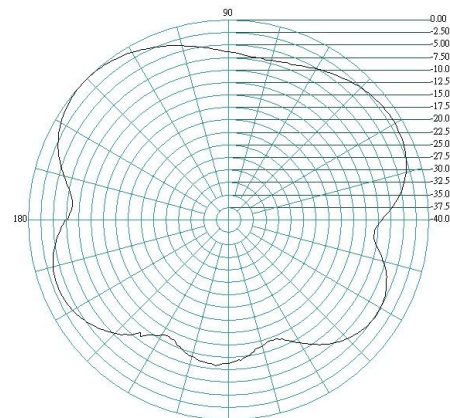

Mechanical Specification

Dimensions:	200mm Length, 13.7mm Ø
Weight:	25g
Connector:	SMA Plug
Mounting method:	Direct connect

Test Data

SWR

Delta 26

GSM/3G/LTE/WiFi and Bluetooth Hinged Antenna

Return Loss

Radiation Patterns

0.7GHz E Plane

H Plane

Delta 26

GSM/3G/LTE/WiFi and Bluetooth Hinged Antenna

0.8GHz E Plane

H Plane

0.9GHz E Plane

H Plane

1.7GHz E Plane

H Plane

Delta 26

GSM/3G/LTE/WiFi and Bluetooth Hinged Antenna

1.8GHz E Plane

H Plane

1.9GHz E Plane

H Plane