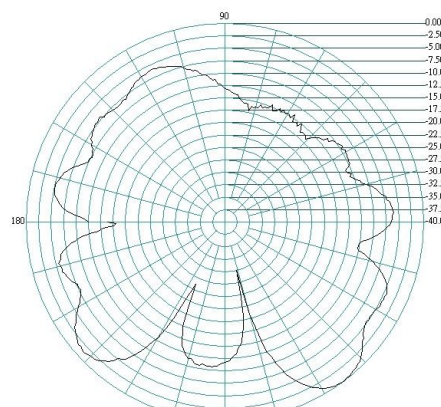

Mechanical Specification

Dimensions:	200mm Length, 13.7mm Ø
Weight:	25g
Connector:	SMA Plug
Mounting method:	Direct connect

Test Data

SWR

Delta 26

GSM/3G/LTE/WiFi and Bluetooth Hinged Antenna

Return Loss

Radiation Patterns

0.7GHz E Plane

H Plane

Delta 26

GSM/3G/LTE/WiFi and Bluetooth Hinged Antenna

0.8GHz E Plane

H Plane

0.9GHz E Plane

H Plane

1.7GHz E Plane

H Plane

Delta 26

GSM/3G/LTE/WiFi and Bluetooth Hinged Antenna

1.8GHz E Plane

H Plane

1.9GHz E Plane

H Plane

2.1 GHz E Plane

H Plane

Delta 26

GSM/3G/LTE/WiFi and Bluetooth Hinged Antenna

2.2GHz E Plane

H Plane

2.4GHz E Plane

H Plane