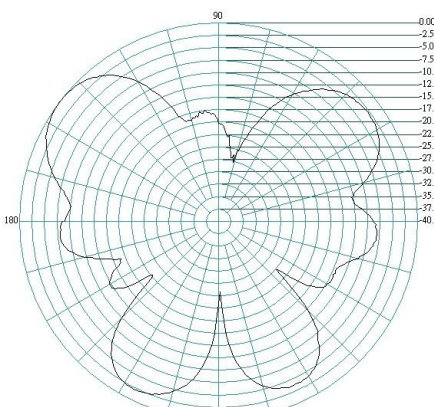

Mechanical Specification

Dimensions:	200mm Length, 13.7mm Ø
Weight:	25g
Connector:	SMA Plug
Mounting method:	Direct connect

Test Data

SWR

Delta 26

GSM/3G/LTE/WiFi and Bluetooth Hinged Antenna

Return Loss

Radiation Patterns

0.7GHz E Plane

H Plane

Delta 26

GSM/3G/LTE/WiFi and Bluetooth Hinged Antenna

0.8GHz E Plane

H Plane

0.9GHz E Plane

H Plane

1.7GHz E Plane

H Plane

Delta 26

GSM/3G/LTE/WiFi and Bluetooth Hinged Antenna

1.8GHz E Plane

H Plane

1.9GHz E Plane

H Plane

2.1 GHz E Plane

H Plane

Delta 26

GSM/3G/LTE/WiFi and Bluetooth Hinged Antenna

2.2GHz E Plane

H Plane

2.4GHz E Plane

H Plane