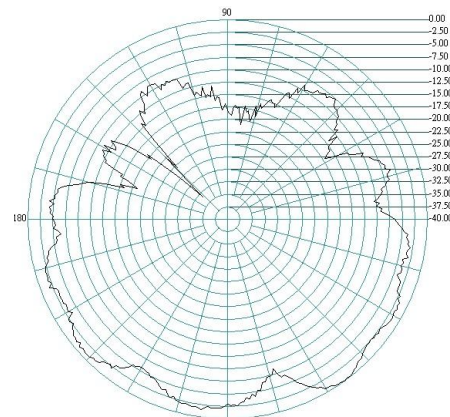

2.1 GHz E Plane

H Plane

Delta 26

GSM/3G/LTE/WiFi and Bluetooth Hinged Antenna

2.2GHz E Plane

H Plane

2.4GHz E Plane

H Plane

2.5GHz E Plane

H Plane

Delta 26

GSM/3G/LTE/WiFi and Bluetooth Hinged Antenna

2.6GHz E Plane

H Plane

2.7GHz E Plane

H Plane

Ordering Details

Part Number	Description
DELTA26/X/SMAM/S/S/19	GSM/3G/LTE/WiFi and Bluetooth Hinged Antenna, SMA Male