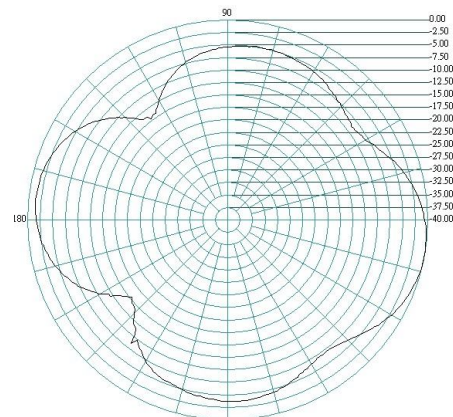

General Description

The Delta 26 is a hinged direct connect antenna. This antenna is available with the standard SMA male and for volume orders the reverse polarity SMA male connector.

The Delta 26 provides the most gain at the higher frequencies for 3G/4G, GPRS, WiFi, Bluetooth and Zigbee applications to help improve signal strength.

Delta 26

GSM/3G/LTE/WiFi and Bluetooth Hinged Antenna

Electrical Specification

Impedance:	50 ohm
Gain:	700 - 960MHz 0dBi 1700 - 2700MHz 2dBi
VSWR:	≤3.6 : 1
Frequency:	700 - 960 / 1700 - 2700MHz
Max power:	50W
Polarization:	Vertical

Mechanical Specification

Dimensions:	200mm Length, 13.7mm Ø
Weight:	25g
Connector:	SMA Plug
Mounting method:	Direct connect

Test Data

SWR

Delta 26

GSM/3G/LTE/WiFi and Bluetooth Hinged Antenna

Return Loss

Radiation Patterns

0.7GHz E Plane

H Plane

Delta 26

GSM/3G/LTE/WiFi and Bluetooth Hinged Antenna

0.8GHz E Plane

H Plane

0.9GHz E Plane

H Plane