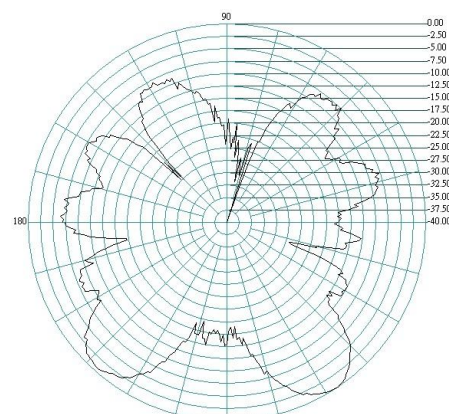

1.7GHz E Plane

H Plane

Delta 26

GSM/3G/LTE/WiFi and Bluetooth Hinged Antenna

1.8GHz E Plane

H Plane

1.9GHz E Plane

H Plane

2.1 GHz E Plane

H Plane

Delta 26

GSM/3G/LTE/WiFi and Bluetooth Hinged Antenna

2.2GHz E Plane

H Plane

2.4GHz E Plane

H Plane

2.5GHz E Plane

H Plane

Delta 26

GSM/3G/LTE/WiFi and Bluetooth Hinged Antenna

2.6GHz E Plane

H Plane

2.7GHz E Plane

H Plane