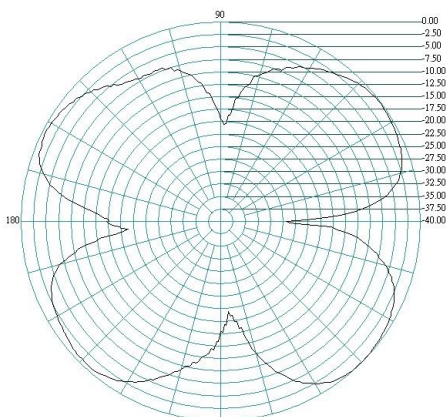

2.1 GHz E Plane

H Plane

Delta 26

GSM/3G/LTE/WiFi and Bluetooth Hinged Antenna

2.2GHz E Plane

H Plane

2.4GHz E Plane

H Plane

2.5GHz E Plane

H Plane

Delta 26

GSM/3G/LTE/WiFi and Bluetooth Hinged Antenna

2.6GHz E Plane

H Plane

2.7GHz E Plane

H Plane

Ordering Details

Part Number	Description
DELTA26/X/SMAM/S/S/19	GSM/3G/LTE/WiFi and Bluetooth Hinged Antenna, SMA Male