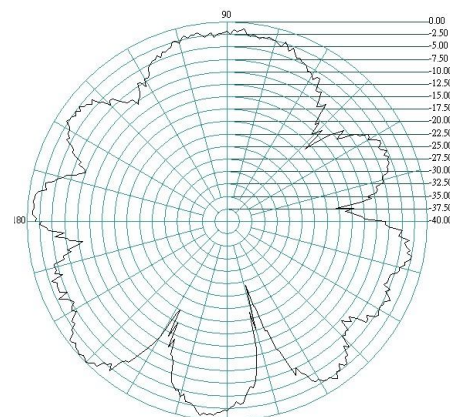

2.1 GHz E Plane

H Plane

Delta 26

GSM/3G/LTE/WiFi and Bluetooth Hinged Antenna

2.2GHz E Plane

H Plane

2.4GHz E Plane

H Plane

2.5GHz E Plane

H Plane

Delta 26

GSM/3G/LTE/WiFi and Bluetooth Hinged Antenna

2.6GHz E Plane

H Plane

2.7GHz E Plane

H Plane

Ordering Details

Part Number	Description
DELTA26/X/SMAM/S/S/19	GSM/3G/LTE/WiFi and Bluetooth Hinged Antenna, SMA Male