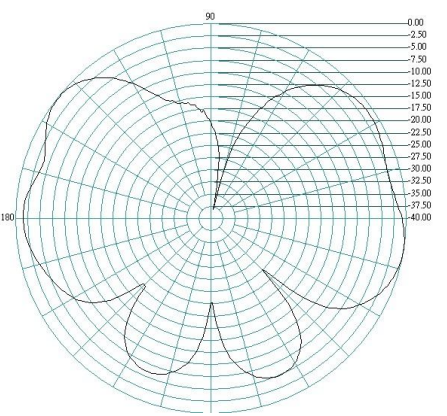

Mechanical Specification

Dimensions:	200mm Length, 13.7mm Ø
Weight:	25g
Connector:	SMA Plug
Mounting method:	Direct connect

Test Data

SWR

Delta 26

GSM/3G/LTE/WiFi and Bluetooth Hinged Antenna

Return Loss

Radiation Patterns

0.7GHz E Plane

H Plane

Delta 26

GSM/3G/LTE/WiFi and Bluetooth Hinged Antenna

0.8GHz E Plane

H Plane

0.9GHz E Plane

H Plane

1.7GHz E Plane

H Plane

Delta 26

GSM/3G/LTE/WiFi and Bluetooth Hinged Antenna

1.8GHz E Plane

H Plane

1.9GHz E Plane

H Plane