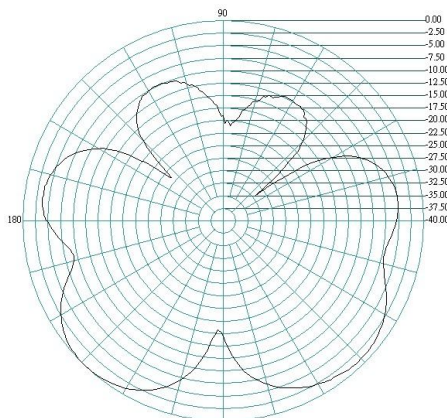

Mechanical Specification

Dimensions:	200mm Length, 13.7mm Ø
Weight:	25g
Connector:	SMA Plug
Mounting method:	Direct connect

Test Data

SWR

Delta 26

GSM/3G/LTE/WiFi and Bluetooth Hinged Antenna

Return Loss

Radiation Patterns

0.7GHz E Plane

H Plane

Delta 26

GSM/3G/LTE/WiFi and Bluetooth Hinged Antenna

0.8GHz E Plane

H Plane

0.9GHz E Plane

H Plane

1.7GHz E Plane

H Plane

Delta 26

GSM/3G/LTE/WiFi and Bluetooth Hinged Antenna

1.8GHz E Plane

H Plane

1.9GHz E Plane

H Plane