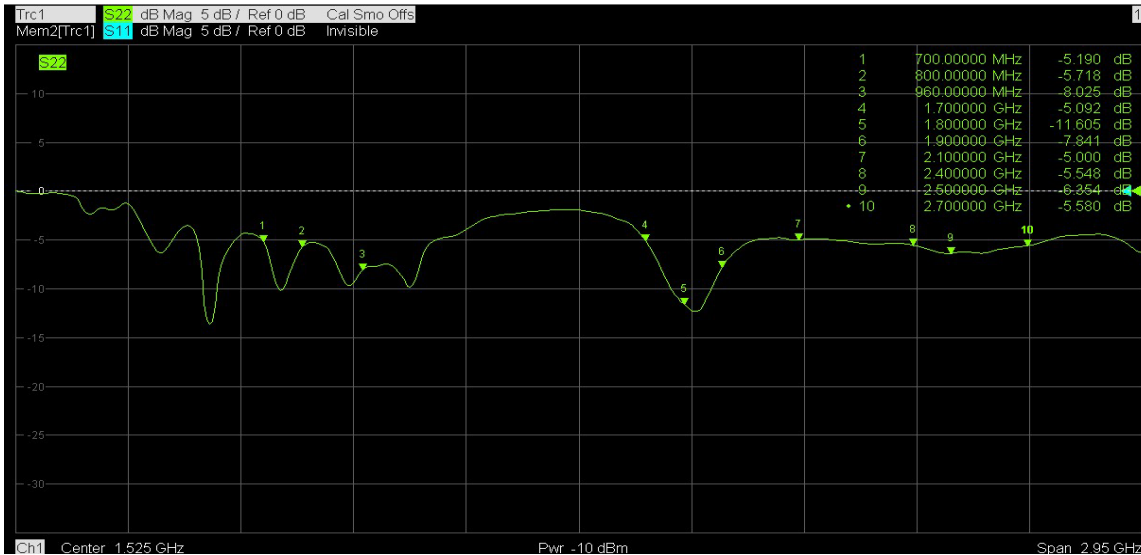

General Description

The Delta 26 is a hinged direct connect antenna. This antenna is available with the standard SMA male and for volume orders the reverse polarity SMA male connector.

The Delta 26 provides the most gain at the higher frequencies for 3G/4G, GPRS, WiFi, Bluetooth and Zigbee applications to help improve signal strength.

Delta 26

GSM/3G/LTE/WiFi and Bluetooth Hinged Antenna

Electrical Specification

Impedance:	50 ohm
Gain:	700 - 960MHz 0dBi 1700 - 2700MHz 2dBi
VSWR:	≤3.6 : 1
Frequency:	700 - 960 / 1700 - 2700MHz
Max power:	50W
Polarization:	Vertical

Mechanical Specification

Dimensions:	200mm Length, 13.7mm Ø
Weight:	25g
Connector:	SMA Plug
Mounting method:	Direct connect

Test Data

SWR

Delta 26

GSM/3G/LTE/WiFi and Bluetooth Hinged Antenna

Return Loss

Radiation Patterns

0.7GHz E Plane

H Plane

Delta 26

GSM/3G/LTE/WiFi and Bluetooth Hinged Antenna

0.8GHz E Plane

H Plane

0.9GHz E Plane

H Plane