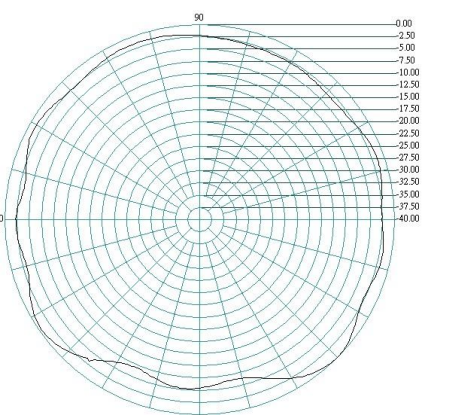

Mechanical Specification

Dimensions:	200mm Length, 13.7mm Ø
Weight:	25g
Connector:	SMA Plug
Mounting method:	Direct connect

Test Data

SWR

Delta 26

GSM/3G/LTE/WiFi and Bluetooth Hinged Antenna

Return Loss

Radiation Patterns

0.7GHz E Plane

H Plane

Delta 26

GSM/3G/LTE/WiFi and Bluetooth Hinged Antenna

0.8GHz E Plane

H Plane

0.9GHz E Plane

H Plane

1.7GHz E Plane

H Plane

Delta 26

GSM/3G/LTE/WiFi and Bluetooth Hinged Antenna

1.8GHz E Plane

H Plane

1.9GHz E Plane

H Plane