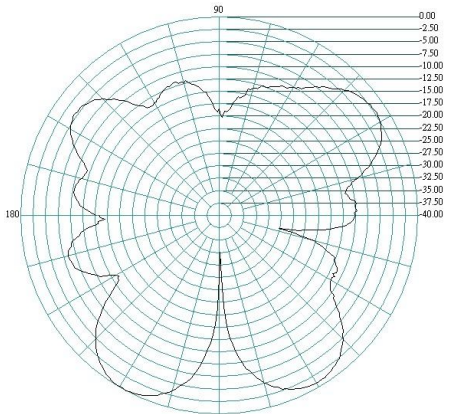

1.7GHz E Plane

H Plane

Delta 26

GSM/3G/LTE/WiFi and Bluetooth Hinged Antenna

1.8GHz E Plane

H Plane

1.9GHz E Plane

H Plane

2.1 GHz E Plane

H Plane

Delta 26

GSM/3G/LTE/WiFi and Bluetooth Hinged Antenna

2.2GHz E Plane

H Plane

2.4GHz E Plane

H Plane

2.5GHz E Plane

H Plane

Delta 26

GSM/3G/LTE/WiFi and Bluetooth Hinged Antenna

2.6GHz E Plane

H Plane

2.7GHz E Plane

H Plane