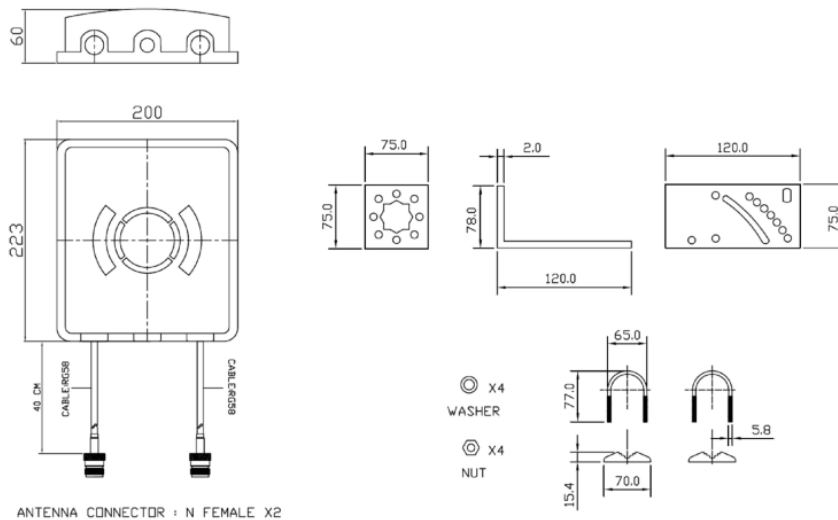

The flat panel design pushes out the signal in one direction enabling a higher directional gain to be achieved.

The Oscar 421 comes with a stainless steel bracket and U bolt clamp for wall or standard mast mounting.

Key Specifications - Electrical

Frequency range:	700-960/1700-2700MHz
Gain:	700-960MHz 5dBi 1700-2700MHz 9dBi
VSWR:	≤ 2.5
Impedance:	50 Ohm
Polarization:	Linear Vertical

Key Specifications - Mechanical

Dimensions:	L223 x W200 x H60mm
Connector:	N Female x2
Cable:	RG58
Material:	ABS Polymer
Mounting method:	U-bolts