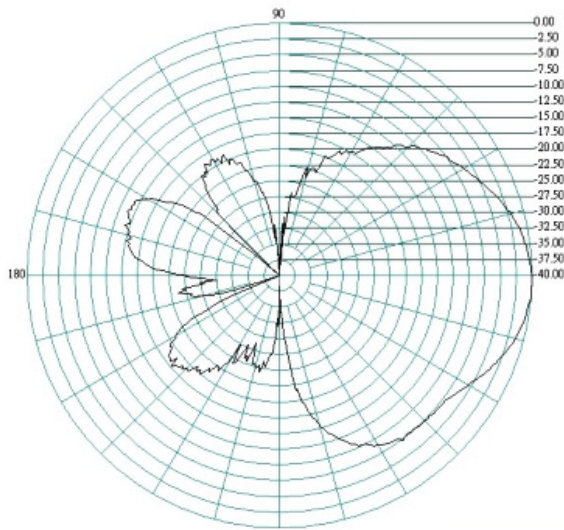

Oscar 421

2G/3G/4G/WiFi MIMO directional Antenna

E-Plane 2400MHz