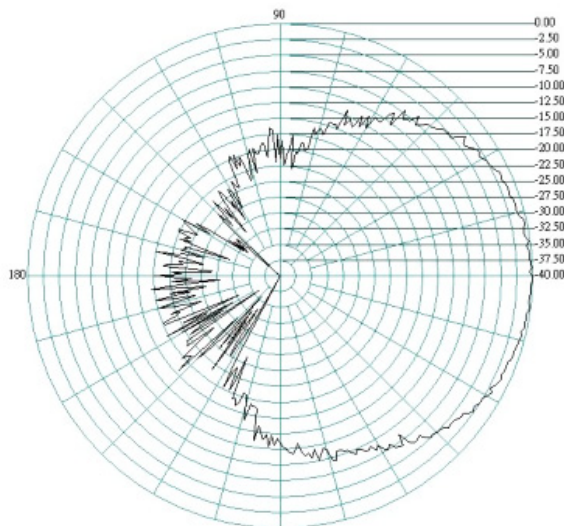

The flat panel design pushes out the signal in one direction enabling a higher directional gain to be achieved.

The Oscar 421 comes with a stainless steel bracket and U bolt clamp for wall or standard mast mounting.

Radiation Patterns Port 1

E-Plane

700MHz

H-Plane

800MHz

Oscar 421

2G/3G/4G/WiFi MIMO directional Antenna

E-Plane

H-Plane

900MHz

1700MHz

Oscar 421

2G/3G/4G/WiFi MIMO directional Antenna

E-Plane

1800MHz

H-Plane

1900MHz

Oscar 421

2G/3G/4G/WiFi MIMO directional Antenna

E-Plane 2100MHz

H-Plane

2200MHz

Oscar 421

2G/3G/4G/WiFi MIMO directional Antenna