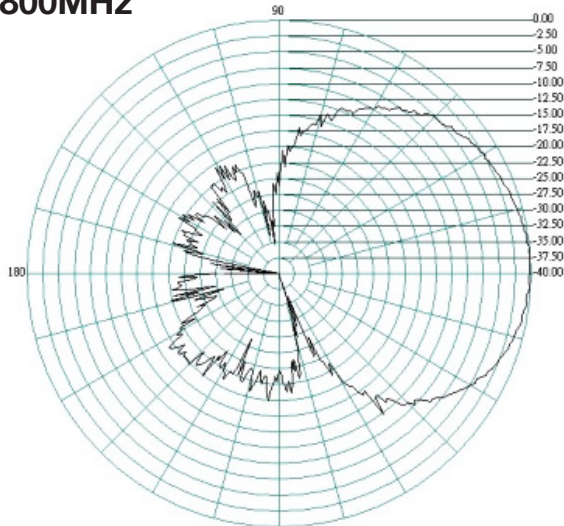

The flat panel design pushes out the signal in one direction enabling a higher directional gain to be achieved.

The Oscar 421 comes with a stainless steel bracket and U bolt clamp for wall or standard mast mounting.

Radiation Patterns Port 1

E-Plane

700MHz

H-Plane

800MHz

Oscar 421

2G/3G/4G/WiFi MIMO directional Antenna

E-Plane

H-Plane

900MHz

1700MHz

Oscar 421

2G/3G/4G/WiFi MIMO directional Antenna

E-Plane

1800MHz

H-Plane

1900MHz

Oscar 421

2G/3G/4G/WiFi MIMO directional Antenna

E-Plane 2100MHz

H-Plane

2200MHz

Oscar 421

2G/3G/4G/WiFi MIMO directional Antenna