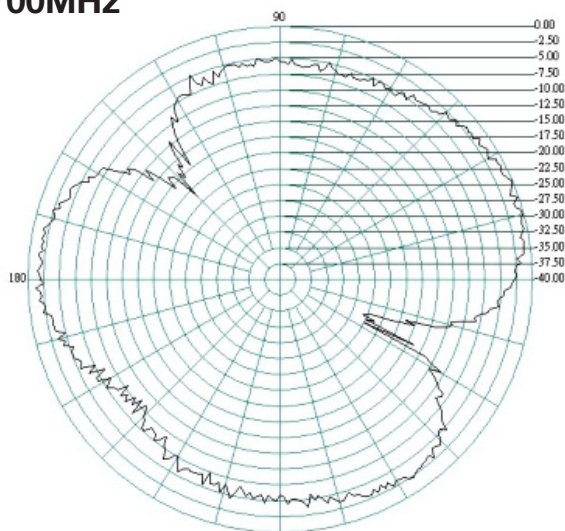

The flat panel design pushes out the signal in one direction enabling a higher directional gain to be achieved.

The Oscar 421 comes with a stainless steel bracket and U bolt clamp for wall or standard mast mounting.

1900MHz

Oscar 421

2G/3G/4G/WiFi MIMO directional Antenna

E-Plane 2100MHz

H-Plane

2200MHz

Oscar 421

2G/3G/4G/WiFi MIMO directional Antenna

E-Plane 2400MHz

H-Plane

2500MHz

Oscar 421

2G/3G/4G/WiFi MIMO directional Antenna

E-Plane 2700MHz

H-Plane

Radiation Patterns Port 2

E-Plane

700MHz

H-Plane

Oscar 421

2G/3G/4G/WiFi MIMO directional Antenna

E-Plane

H-Plane

800MHz