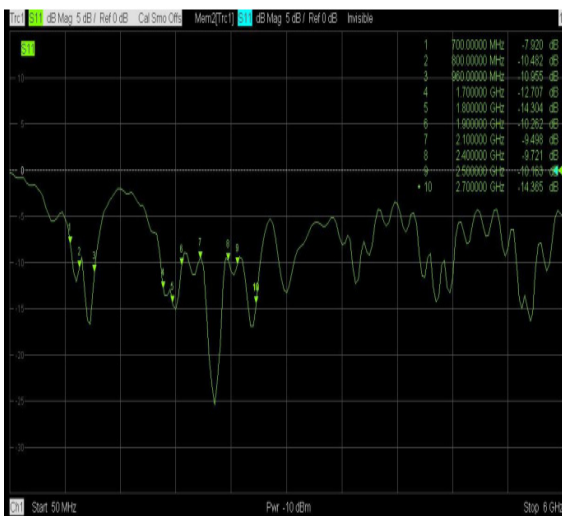

The flat panel design pushes out the signal in one direction enabling a higher directional gain to be achieved.

The Oscar 421 comes with a stainless steel bracket and U bolt clamp for wall or standard mast mounting.

Key Specifications - Electrical

Frequency range:	700-960/1700-2700MHz
Gain:	700-960MHz 5dBi 1700-2700MHz 9dBi
VSWR:	≤ 2.5
Impedance:	50 Ohm
Polarization:	Linear Vertical

Key Specifications - Mechanical

Dimensions:	L223 x W200 x H60mm
Connector:	N Female x2
Cable:	RG58
Material:	ABS Polymer
Mounting method:	U-bolts

Oscar 421

2G/3G/4G/WiFi MIMO directional Antenna

Antenna 1 Return Loss

VSWR

Antenna 2 Return Loss

VSWR

Oscar 421

2G/3G/4G/WiFi MIMO directional Antenna