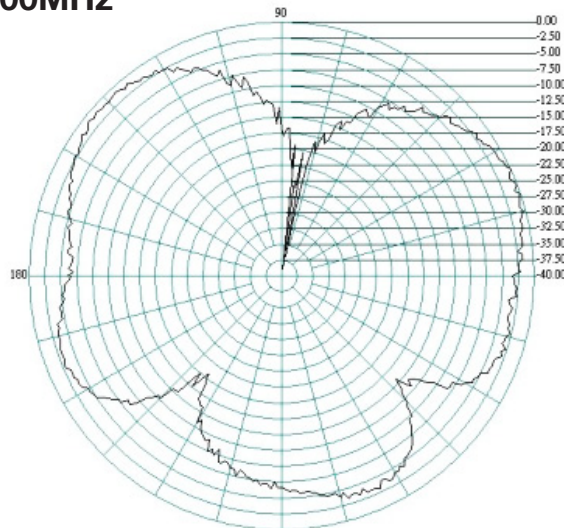

The flat panel design pushes out the signal in one direction enabling a higher directional gain to be achieved.

The Oscar 421 comes with a stainless steel bracket and U bolt clamp for wall or standard mast mounting.

E-Plane 2400MHz

H-Plane

2500MHz

Oscar 421

2G/3G/4G/WiFi MIMO directional Antenna

E-Plane 2700MHz

H-Plane

Radiation Patterns Port 2

E-Plane

700MHz

H-Plane

Oscar 421

2G/3G/4G/WiFi MIMO directional Antenna

E-Plane

H-Plane

800MHz

900MHz

Oscar 421

2G/3G/4G/WiFi MIMO directional Antenna

E-Plane 1700MHz

H-Plane

1800MHz

Oscar 421

2G/3G/4G/WiFi MIMO directional Antenna