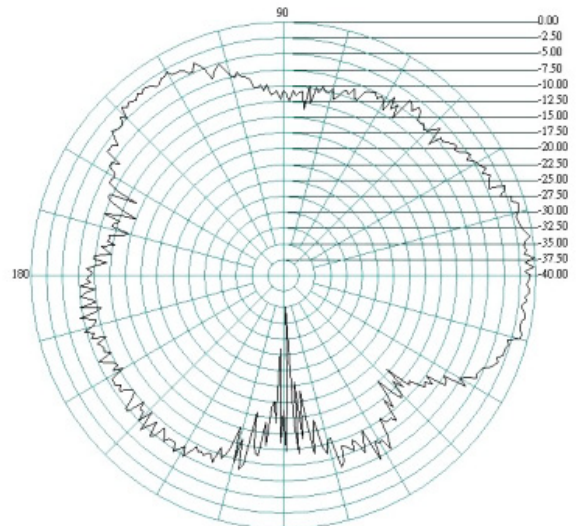

The flat panel design pushes out the signal in one direction enabling a higher directional gain to be achieved.

The Oscar 421 comes with a stainless steel bracket and U bolt clamp for wall or standard mast mounting.

Oscar 421

2G/3G/4G/WiFi MIMO directional Antenna

Antenna 1 Return Loss

VSWR

Antenna 2 Return Loss

VSWR

Oscar 421

2G/3G/4G/WiFi MIMO directional Antenna

Radiation Patterns Port 1

E-Plane

700MHz

H-Plane

800MHz

Oscar 421

2G/3G/4G/WiFi MIMO directional Antenna

E-Plane