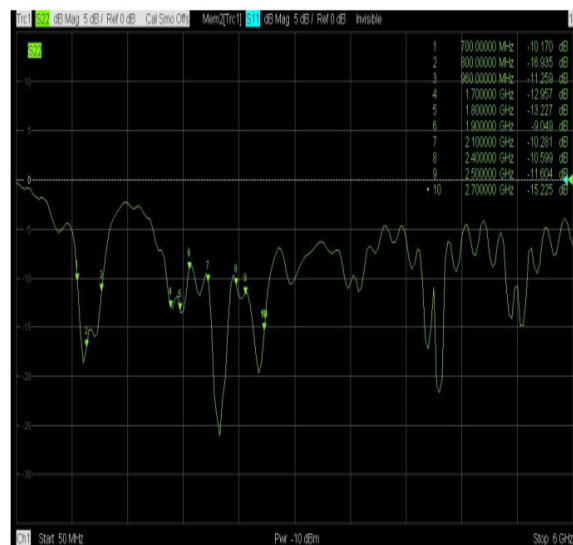

The flat panel design pushes out the signal in one direction enabling a higher directional gain to be achieved.

The Oscar 421 comes with a stainless steel bracket and U bolt clamp for wall or standard mast mounting.

Key Specifications - Electrical

Frequency range:	700-960/1700-2700MHz
Gain:	700-960MHz 5dBi 1700-2700MHz 9dBi
VSWR:	≤ 2.5
Impedance:	50 Ohm
Polarization:	Linear Vertical

Key Specifications - Mechanical

Dimensions:	L223 x W200 x H60mm
Connector:	N Female x2
Cable:	RG58
Material:	ABS Polymer
Mounting method:	U-bolts

Oscar 421

2G/3G/4G/WiFi MIMO directional Antenna

Antenna 1 Return Loss

VSWR

Antenna 2 Return Loss

VSWR

Oscar 421

2G/3G/4G/WiFi MIMO directional Antenna

Radiation Patterns Port 1

E-Plane

700MHz

H-Plane

800MHz

Oscar 421

2G/3G/4G/WiFi MIMO directional Antenna

E-Plane