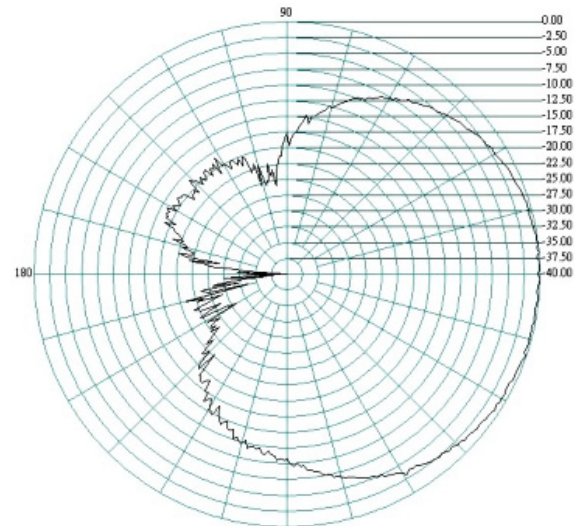

Oscar 421

2G/3G/4G/WiFi MIMO directional Antenna

E-Plane

H-Plane

900MHz

1700MHz