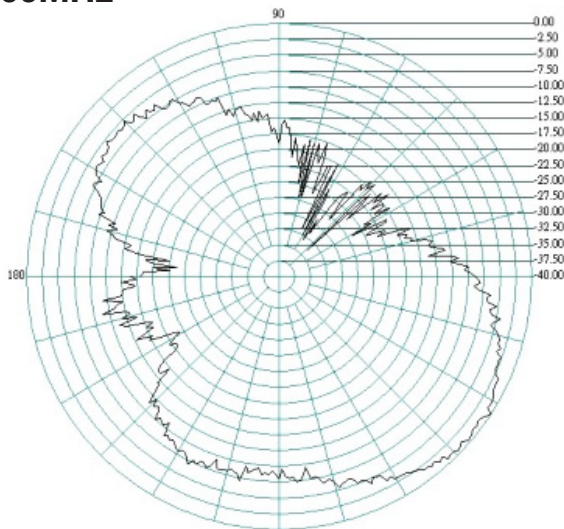

The flat panel design pushes out the signal in one direction enabling a higher directional gain to be achieved.

The Oscar 421 comes with a stainless steel bracket and U bolt clamp for wall or standard mast mounting.

Oscar 421

2G/3G/4G/WiFi MIMO directional Antenna

Antenna 1 Return Loss

VSWR

Antenna 2 Return Loss

VSWR

Oscar 421

2G/3G/4G/WiFi MIMO directional Antenna

Radiation Patterns Port 1

E-Plane

700MHz

H-Plane

800MHz

Oscar 421

2G/3G/4G/WiFi MIMO directional Antenna

E-Plane