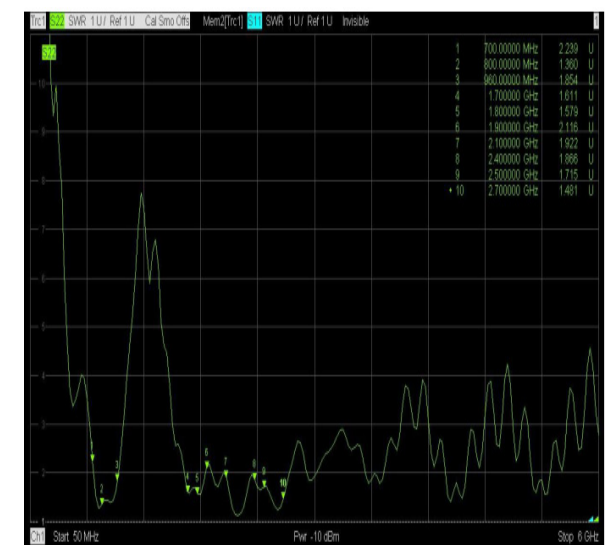

Oscar 421

2G/3G/4G/WiFi MIMO directional Antenna

Antenna 1 Return Loss

VSWR

Antenna 2 Return Loss

VSWR

Oscar 421

2G/3G/4G/WiFi MIMO directional Antenna

Radiation Patterns Port 1

E-Plane

700MHz

H-Plane

800MHz

Oscar 421

2G/3G/4G/WiFi MIMO directional Antenna

E-Plane