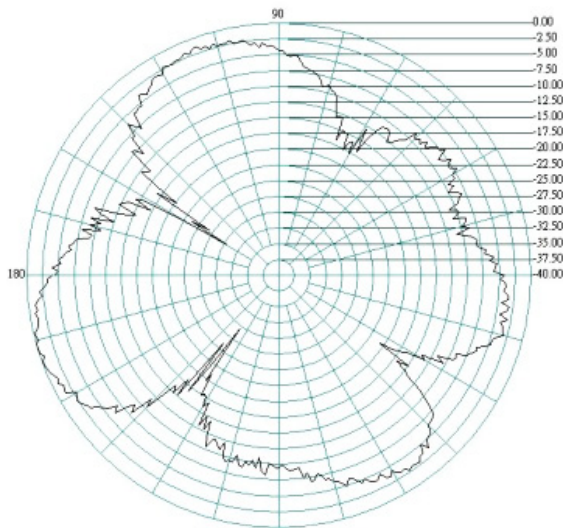

Oscar 421

2G/3G/4G/WiFi MIMO directional Antenna

E-Plane

H-Plane

900MHz