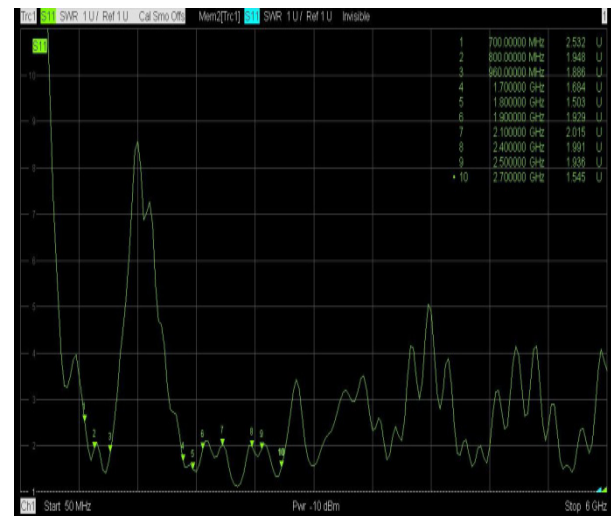

The flat panel design pushes out the signal in one direction enabling a higher directional gain to be achieved.

The Oscar 421 comes with a stainless steel bracket and U bolt clamp for wall or standard mast mounting.

Key Specifications - Electrical

Frequency range:	700-960/1700-2700MHz
Gain:	700-960MHz 5dBi 1700-2700MHz 9dBi
VSWR:	≤ 2.5
Impedance:	50 Ohm
Polarization:	Linear Vertical

Key Specifications - Mechanical

Dimensions:	L223 x W200 x H60mm
Connector:	N Female x2
Cable:	RG58
Material:	ABS Polymer
Mounting method:	U-bolts

Oscar 421

2G/3G/4G/WiFi MIMO directional Antenna

Antenna 1 Return Loss

VSWR

Antenna 2 Return Loss

VSWR

Oscar 421

2G/3G/4G/WiFi MIMO directional Antenna