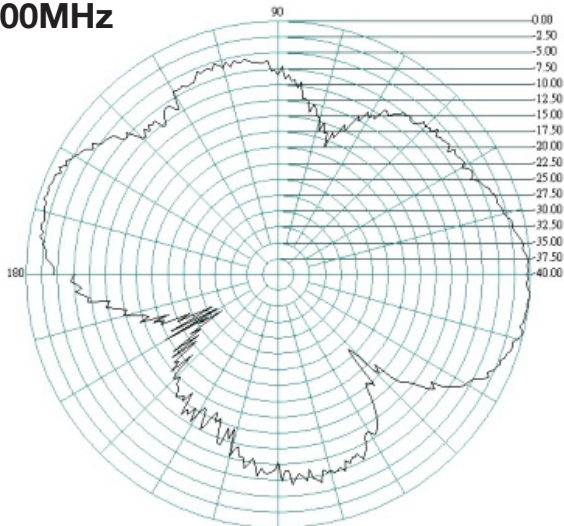

The flat panel design pushes out the signal in one direction enabling a higher directional gain to be achieved.

The Oscar 421 comes with a stainless steel bracket and U bolt clamp for wall or standard mast mounting.

Oscar 421

2G/3G/4G/WiFi MIMO directional Antenna

Antenna 1 Return Loss

VSWR

Antenna 2 Return Loss

VSWR

Oscar 421

2G/3G/4G/WiFi MIMO directional Antenna

Radiation Patterns Port 1

E-Plane

700MHz

H-Plane

800MHz

Oscar 421

2G/3G/4G/WiFi MIMO directional Antenna

E-Plane

H-Plane

900MHz

1700MHz

Oscar 421

2G/3G/4G/WiFi MIMO directional Antenna

E-Plane

1800MHz

H-Plane