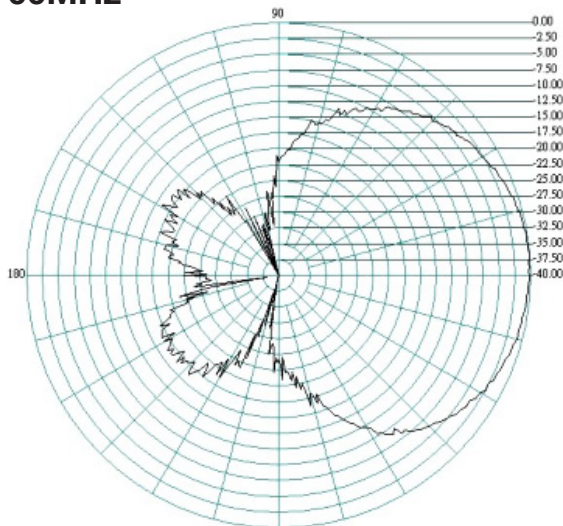

Oscar 421

2G/3G/4G/WiFi MIMO directional Antenna

E-Plane

H-Plane

900MHz

1700MHz