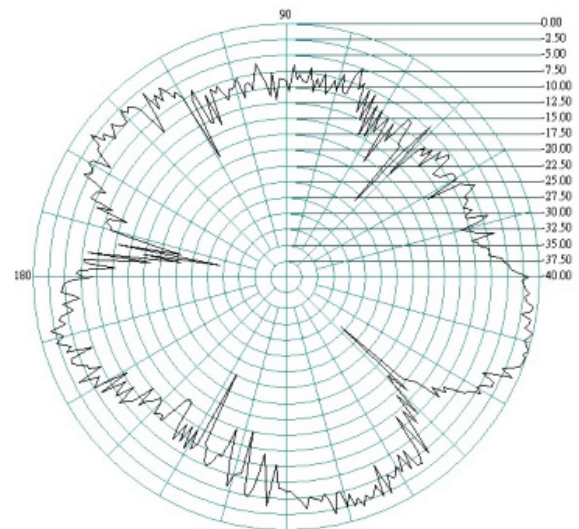

The flat panel design pushes out the signal in one direction enabling a higher directional gain to be achieved.

The Oscar 421 comes with a stainless steel bracket and U bolt clamp for wall or standard mast mounting.

Oscar 421

2G/3G/4G/WiFi MIMO directional Antenna

Antenna 1 Return Loss

VSWR

Antenna 2 Return Loss

VSWR

Oscar 421

2G/3G/4G/WiFi MIMO directional Antenna

Radiation Patterns Port 1

E-Plane

700MHz

H-Plane

800MHz

Oscar 421

2G/3G/4G/WiFi MIMO directional Antenna

E-Plane