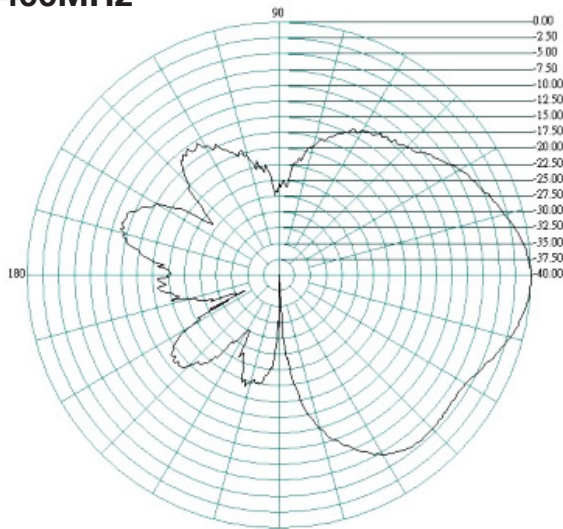

The flat panel design pushes out the signal in one direction enabling a higher directional gain to be achieved.

The Oscar 421 comes with a stainless steel bracket and U bolt clamp for wall or standard mast mounting.

900MHz

Oscar 421

2G/3G/4G/WiFi MIMO directional Antenna

E-Plane 1700MHz

H-Plane

1800MHz

Oscar 421

2G/3G/4G/WiFi MIMO directional Antenna

E-Plane

H-Plane

1900MHz

2100MHz

Oscar 421

2G/3G/4G/WiFi MIMO directional Antenna

E-Plane 2200MHz

H-Plane

2400MHz

Oscar 421

2G/3G/4G/WiFi MIMO directional Antenna

E-Plane

H-Plane

2500MHz

2700MHz

Ordering Details