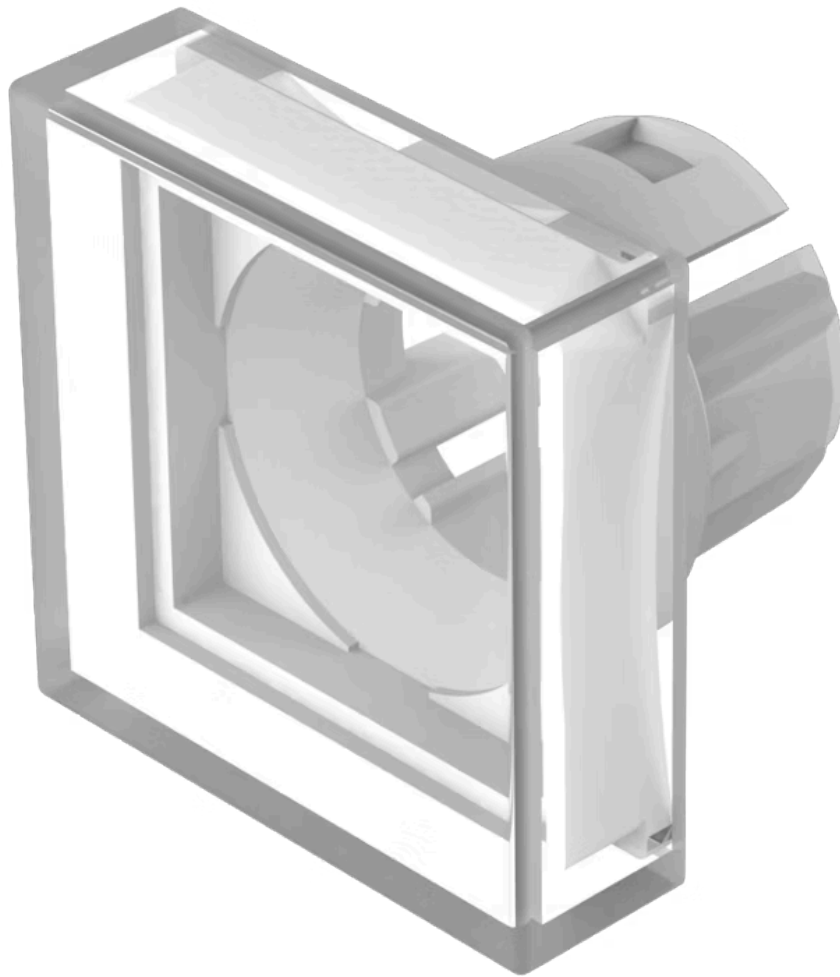

Lens

61-
9321.7

<https://www.eao.com/component/61-9321.7/en/lens>

Your product:

61-9321.7 Lens

FRONT

Front form: Square

OPERATING-/INDICATION PART

Lens colour: Colourless

Lens material: Plastic, according to UL 94 HB

Lens illumination: Illuminated

Lens shape: Flush

Lens optics: transparent

MECHANICAL CHARACTERISTICS

Weight: 0.001 kg

CERTIFICATE

REACH: REACH compliant

RoHS: RoHS compliant

OTHER

Short Description: Lens, 15.3 mm x 15.3 mm, Illuminated, Colourless, Flush, Plastic, according to UL 94 HB

Dimension: 15.3 mm x 15.3 mm