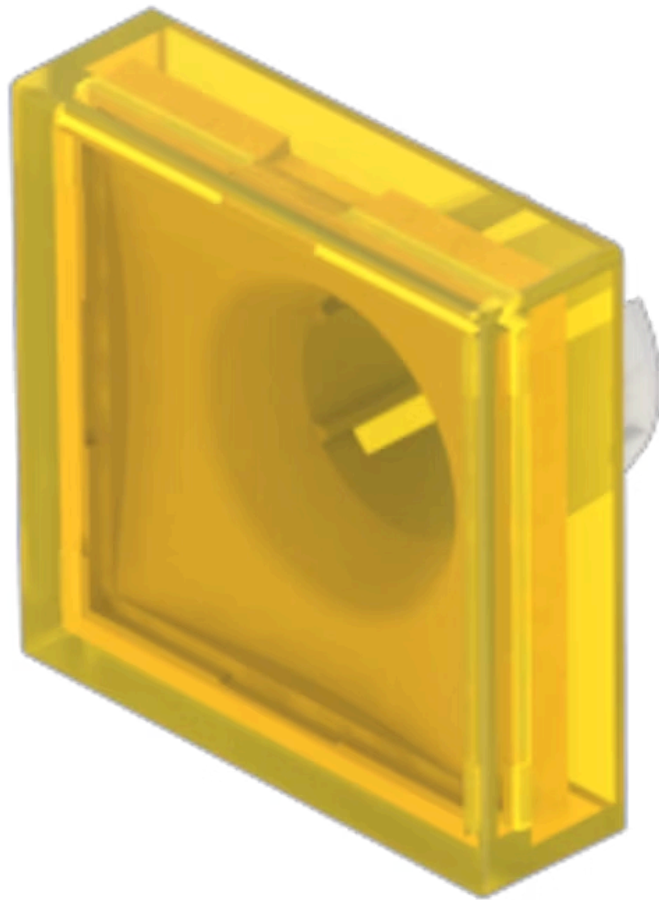

Lens

61-
9671.4

<https://www.eao.com/component/61-9671.4/en/lens>

Your product:

61-9671.4 Lens

FRONT

Front form: Square

OPERATING-/INDICATION PART

Lens colour: Yellow

Lens material: Plastic, according to UL 94 V0

Lens illumination: Illuminated

Lens shape: Flush

Lens optics: transparent

MECHANICAL CHARACTERISTICS

Weight: 0.002 kg

CERTIFICATE

REACH: REACH compliant

RoHS: RoHS compliant

OTHER

Short Description: Lens, 18 mm x 18 mm, Illuminated, Yellow, Flush, Plastic, according to UL 94 V0

Dimension: 18 mm x 18 mm