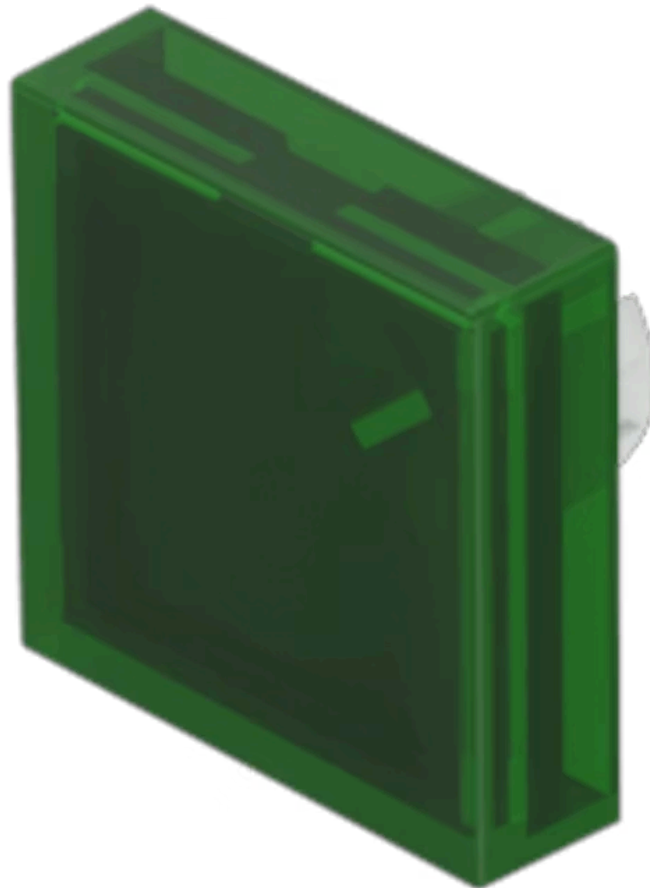

Lens

61-
9671.5

<https://www.eao.com/component/61-9671.5/en/lens>

Your product:

61-9671.5 Lens

FRONT

Front form: Square

OPERATING-/INDICATION PART

Lens colour: Green

Lens material: Plastic, according to UL 94 V0

Lens illumination: Illuminated

Lens shape: Flush

Lens optics: transparent

MECHANICAL CHARACTERISTICS

Weight: 0.002 kg

CERTIFICATE

REACH: REACH compliant

RoHS: RoHS compliant

OTHER

Short Description: Lens, 18 mm x 18 mm, Illuminated, Green, Flush, Plastic, according to UL 94 V0

Dimension: 18 mm x 18 mm