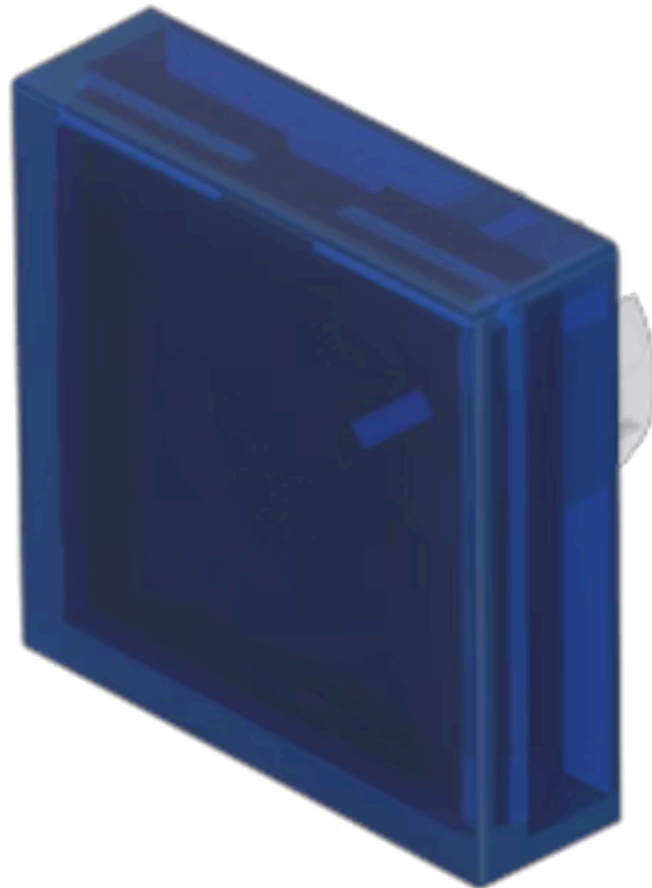

Lens

61-
9671.6

<https://www.eao.com/component/61-9671.6/en/lens>

Your product:

61-9671.6 Lens

FRONT

Front form: Square

OPERATING-/INDICATION PART

Lens colour: Blue

Lens material: Plastic, according to UL 94 V0

Lens illumination: Illuminated

Lens shape: Flush

Lens optics: transparent

MECHANICAL CHARACTERISTICS

Weight: 0.002 kg

CERTIFICATE

REACH: REACH compliant

RoHS: RoHS compliant

OTHER

Short Description: Lens, 18 mm x 18 mm, Illuminated, Blue, Flush, Plastic, according to UL 94 V0

Dimension: 18 mm x 18 mm