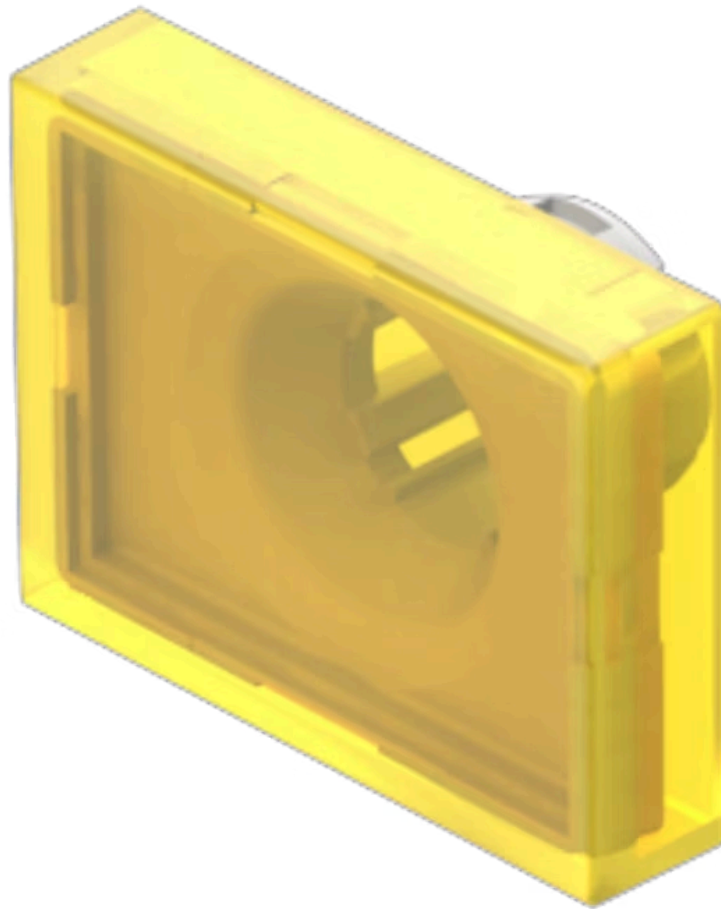

# Lens

61-  
9681.4

<https://www.eao.com/component/61-9681.4/en/lens>

Your product:

---

## 61-9681.4 Lens

### OPERATING-/INDICATION PART

**Lens colour:** Yellow

**Lens material:** Plastic, according to UL 94 V0

**Lens illumination:** Illuminated

**Lens shape:** Flush

**Lens optics:** transparent

### OTHER

**Short Description:** Lens, 24 mm x 18 mm, Illuminated, Yellow, Flush, Plastic, according to UL 94 V0

**Dimension:** 24 mm x 18 mm