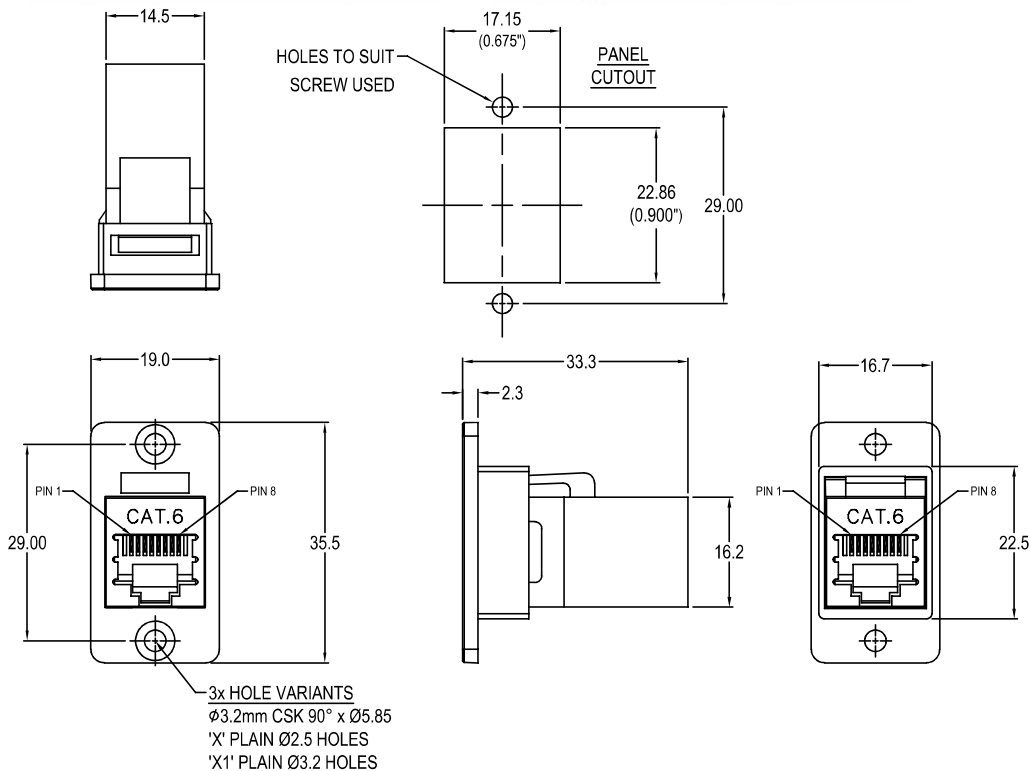

CLIFF

SLIM CAT.6 RJ45 SHIELDED FRONT MOUNTING FEEDTHROUGH CONNECTOR

Part No.

CP30622S

SLIM FM Cat.6 RJ45 Shielded Black plastic frame, CSK holes

CP30622SX

SLIM FM Cat.6 RJ45 Shielded Black plastic frame, Ø2.5 PLAIN holes

CP30622SX1

SLIM FM Cat.6 RJ45 Shielded Black plastic frame, Ø3.2 PLAIN holes

Feedthrough Features

- Fits standard rectangular cutout.
- Various hole mounting options.
- No soldering or punch termination. Use standard cable for each connector style.
- Low rear profile.

General:

Please note: Functionality is affected by cable quality, length and cable wiring configuration.

Material:

1. RJ45 In-Line Coupler:
PC/ABS, UL 94V-0, Black colour, Fully Shielded
2. RJ45 In-Line Coupler Contact:
Phosphor Bronze, 3-50 micro inches gold plating over nickel plate.
3. PCB: FR4, UL 94V-0
4. Plastic Frame: Polyamide UL94 V-2

Performance:

1. T568A & T568B wiring.
2. Meet ISO/IEC 11801 and EN50173
3. Meet ANSI/TIA/EIA 568B.2
4. Operating temperature: Min -10°C Max +70°C