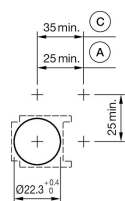

Attribute

Design	flush
Front dimension	Ø 25 mm
Front form	round
IP front protection	IP65
Housing colour	Black
Housing material	Plastic
Lens illumination	illuminative
Operating Travel	3 mm
Switching action	Maintained
Weight	0.005 kg

Function

Pushbutton

EAO – Your Expert Partner for Human Machine Interfaces

61-1200.0 - Pushbutton round - Actuator

Dimensions

Mounting cut-outs

Wiring diagrams