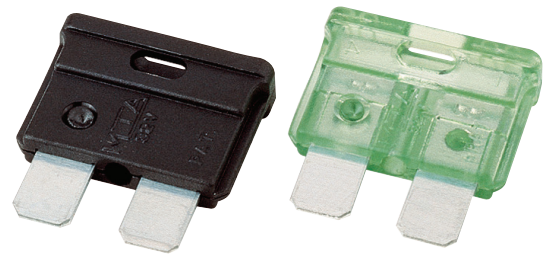

## Features:

- Body Thermoplastic
- Connections: Copper plated contacts, protected edges
- Special plastic housing: Heat safe up to 230°C

Colour	Amperage	Order code
Black	1A	49-8262
Violet	3A	49-8263
Beige	5A	49-8264
Brown	7.5A	49-8266
Red	10A	49-8267
Blue	15A	49-8268
Yellow	20A	49-8269
White	25A	49-8270
Green	30A	49-8271
Orange	40A	49-8265