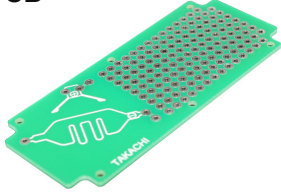

Rubber Boots

- Flexible open faced removable silicon rubber boot
- Fits tightly over base, sides and around edges of lid
- Available in three sizes, in black, blue and yellow

Rubber Boots

PART NO.	LENGTH	WIDTH	HEIGHT	DESCRIPTION
CHH80BABK	78.6mm	38.6mm	15.5mm	RUBBER CASE, SIZE 1, CLOSED, BLACK
CHH80BBBK	78.6mm	38.6mm	15.5mm	RUBBER CASE, SIZE 1, OPEN, BLACK
CHH80BABL	78.6mm	38.6mm	15.5mm	RUBBER CASE, SIZE 1, CLOSED, BLUE
CHH80BBBL	78.6mm	38.6mm	15.5mm	RUBBER CASE, SIZE 1, OPEN, BLUE
CHH80BAYL	78.6mm	38.6mm	15.5mm	RUBBER CASE, SIZE 1, CLOSED, YELLOW
CHH80BBYL	78.6mm	38.6mm	15.5mm	RUBBER CASE, SIZE 1, OPEN, YELLOW
CHH80BCBK	93.6mm	48.6mm	15.5mm	RUBBER CASE, SIZE 2, CLOSED, BLACK
CHH80BDBK	93.6mm	48.6mm	15.5mm	RUBBER CASE, SIZE 2, OPEN, BLACK
CHH80BCBL	93.6mm	48.6mm	15.5mm	RUBBER CASE, SIZE 2, CLOSED, BLUE
CHH80BDBL	93.6mm	48.6mm	15.5mm	RUBBER CASE, SIZE 2, OPEN, BLUE
CHH80BCYL	93.6mm	48.6mm	15.5mm	RUBBER CASE, SIZE 2, CLOSED, YELLOW
CHH80BDYL	93.6mm	48.6mm	15.5mm	RUBBER CASE, SIZE 2, OPEN, YELLOW
CHH80BEBK	119.1mm	67.1mm	16mm	RUBBER CASE, SIZE 3, CLOSED, BLACK
CHH80BFBK	119.1mm	67.1mm	16mm	RUBBER CASE, SIZE 3, OPEN, BLACK
CHH80BEBL	119.1mm	67.1mm	16mm	RUBBER CASE, SIZE 3, CLOSED, BLUE
CHH80BFBL	119.1mm	67.1mm	16mm	RUBBER CASE, SIZE 3, OPEN, BLUE
CHH80BEYL	119.1mm	67.1mm	16mm	RUBBER CASE, SIZE 3, CLOSED, YELLOW
CHH80BFYL	119.1mm	67.1mm	16mm	RUBBER CASE, SIZE 3, OPEN, YELLOW

HAND HELD CASES

PCB

- Exclusive PCB board for the Slim plastic enclosure
- Glass epoxy board (FR-4), through-holes on both sides and 2.54mm hole distance
- Prepared holes for the battery contact

PCB

PART NO.	LENGTH	WIDTH	HEIGHT	DESCRIPTION
CHH80PCB1	68.9mm	28.9mm	1mm	PCB board for size 1 Enclosure
CHH80PCB2	83.9mm	38.9mm	1mm	PCB board for size 2 Enclosure
CHH80PCB3	108.9mm	56.9mm	1mm	PCB board for size 3 Enclosure