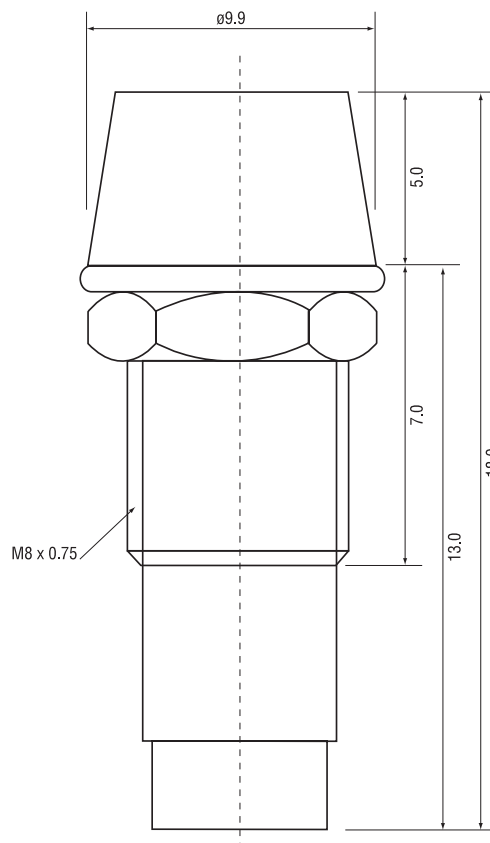

# 5mm Recessed Bezel LED Holder

Order code: **55-0275**

MPN: R9-4815

## Features:

- Material:  
Body: chromium plated brass  
Base: rubber
- Fits  $\varnothing 5\text{mm}$  LED
- $-20^{\circ}\text{C}$  to  $+80^{\circ}\text{C}$

## Panel thickness: