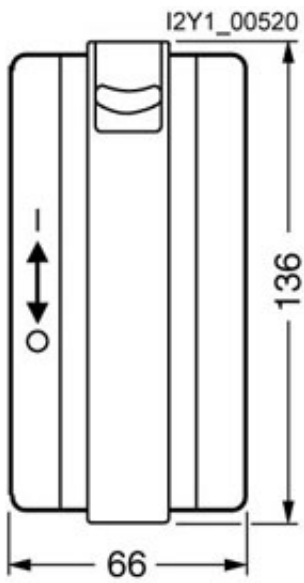

last change:

Aug 26, 2011