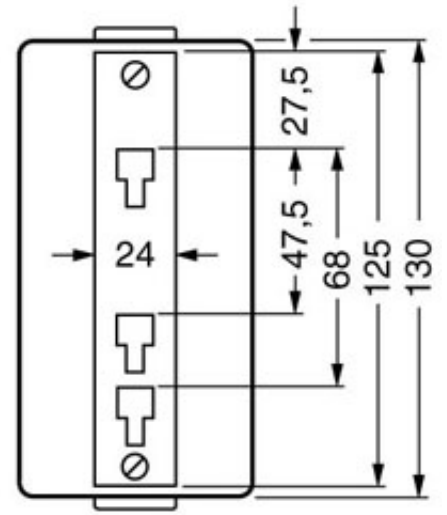

last change:

Aug 26, 2011