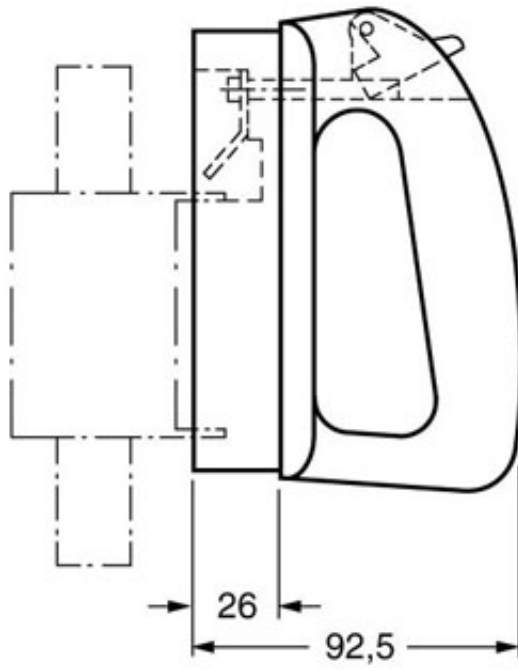

last change:

Aug 26, 2011