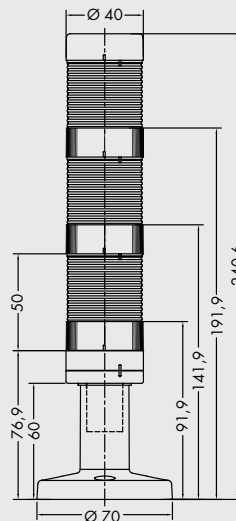

SPECIFICATIONS

Model	CO ST 40	CO ST 70
Operating Voltage	24 V AC/DC	24 V AC/DC / 230 V AC
Current consumption	45 mA	45 mA
Capabilities	continuous light	continuous light, flash light
IP rating	IP65	IP65
Operating temperature	-25°C to +70°C	-25°C to +70°C
Body colour	black	black
Lens colours	red, amber, green, blue, clear	red, amber, green, blue, clear
Construction	Lens: PC; Base: MPP0	Lens: PC; Base: MPP0