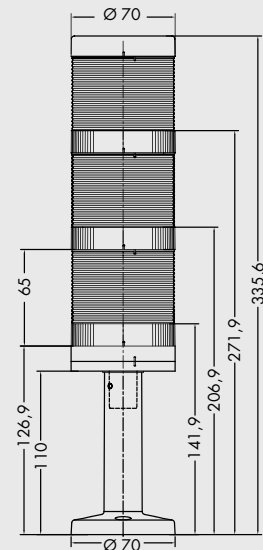

SPECIFICATIONS

Model	CO ST 40	CO ST 70
Operating Voltage	24 V AC/DC	24 V AC/DC / 230 V AC
Current consumption	45 mA	45 mA
Capabilities	continuous light	continuous light, flash light
IP rating	IP65	IP65
Operating temperature	-25°C to +70°C	-25°C to +70°C
Body colour	black	black
Lens colours	red, amber, green, blue, clear	red, amber, green, blue, clear
Construction	Lens: PC; Base: MPP0	Lens: PC; Base: MPP0