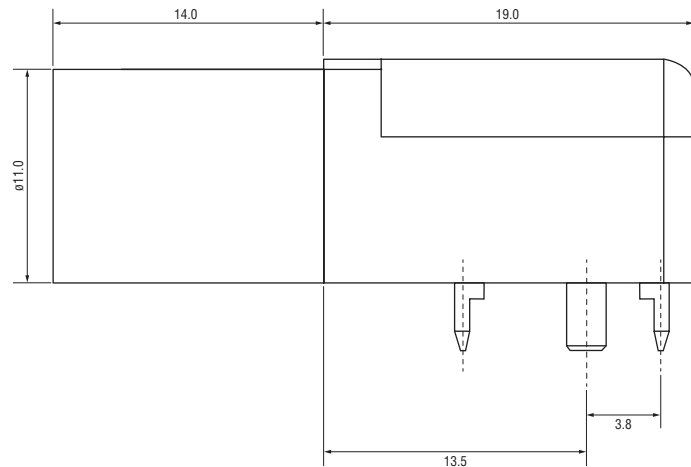

Order code	Order code
17-0003	Black
17-0004	Red

Mate with:	4mm plugs
Number of contacts:	1
Contact material:	Brass
Contact finish:	Gold plated
Insulator material:	ABS

PCB LAYOUT