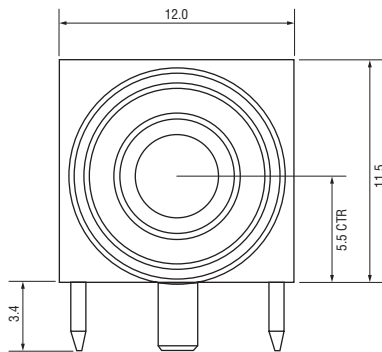

Order code	Order code
17-0003	Black
17-0004	Red

Mate with:	4mm plugs
Number of contacts:	1
Contact material:	Brass
Contact finish:	Gold plated
Insulator material:	ABS

PCB LAYOUT