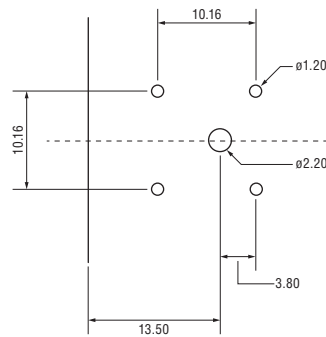

Order code	Order code
17-0003	Black
17-0004	Red

Mate with:	4mm plugs
Number of contacts:	1
Contact material:	Brass
Contact finish:	Gold plated
Insulator material:	ABS

PCB LAYOUT