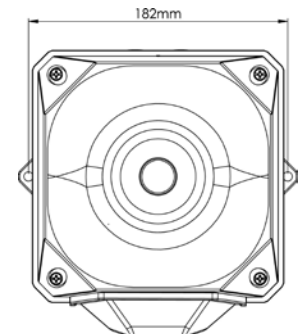

### Technical specifications

X10 Maxi Sounder Beacon				
	Low voltage DC / AC product		AC Mains product	
Rated voltage	10V - 60V DC	10V - 30V AC	115V AC	230V AC
Sounder only* (DIN Tone, High Vol)	235 - 1600 mA	650 - 2720 mA	160 mA	83 mA
AV* (DIN Tone, High Vol, 1Hz Flash)	250 - 1725 mA	705 - 2920 mA	168 mA	87 mA
Sound output	120dB			
Alarm tones	102			
Alarm stages	4			
Stage control options	+ve low voltage trigger -ve low voltage trigger +ve supply voltage trigger -ve supply voltage trigger Reverse polarity trigger		Dry /0 volt contact trigger	
Flash rate	0.5Hz (30FPM) / 1Hz (60FPM) / Continuous / Off			
Operating temperature	-30°C to +70°C			
Ingress Protection (IP) rating	IP66 (dust ingress/powerful jets of water)			
Warranty	10 years**			
Material	UV stabilised polycarbonate ASA			
Colour - housing	Red (RAL 3001) White (RAL9003) Dark grey (RAL7012) Light grey (RAL7035)			
Colour - beacon	Red Magenta Amber Clear Blue Green			
Cable entry	Top: 2 x M20 threaded cable entries Bottom: 1 x M20 threaded cable entry			
Connecting terminals	up to 2.5mm <sup>2</sup>			
Weight	2.490kg (AC Mains); 1.925kg (Low voltage DC / AC)			