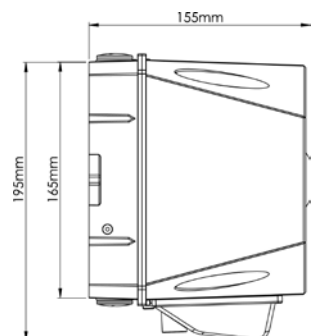

### Technical specifications

X10 Maxi Sounder Beacon				
	Low voltage DC / AC product		AC Mains product	
Rated voltage	10V - 60V DC	10V - 30V AC	115V AC	230V AC
Sounder only* (DIN Tone, High Vol)	235 - 1600 mA	650 - 2720 mA	160 mA	83 mA
AV* (DIN Tone, High Vol, 1Hz Flash)	250 - 1725 mA	705 - 2920 mA	168 mA	87 mA
Sound output	120dB			
Alarm tones	102			
Alarm stages	4			
Stage control options	+ve low voltage trigger -ve low voltage trigger +ve supply voltage trigger -ve supply voltage trigger Reverse polarity trigger		Dry /0 volt contact trigger	
Flash rate	0.5Hz (30FPM) / 1Hz (60FPM) / Continuous / Off			
Operating temperature	-30°C to +70°C			
Ingress Protection (IP) rating	IP66 (dust ingress/powerful jets of water)			
Warranty	10 years**			
Material	UV stabilised polycarbonate ASA			
Colour - housing	Red (RAL 3001) White (RAL9003) Dark grey (RAL7012) Light grey (RAL7035)			
Colour - beacon	Red Magenta Amber Clear Blue Green			
Cable entry	Top: 2 x M20 threaded cable entries Bottom: 1 x M20 threaded cable entry			
Connecting terminals	up to 2.5mm <sup>2</sup>			
Weight	2.490kg (AC Mains); 1.925kg (Low voltage DC / AC)			