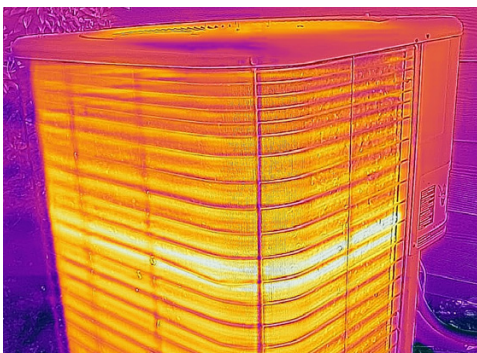

PRO-GRADE THERMAL CAMERAS FOR SMARTPHONES

FLIR ONE® Pro-Series

The FLIR ONE Pro and FLIR ONE Pro LT give you the power to find invisible problems faster than ever. With robust features such as multiple temperature meters and level/span controls, FLIR ONE Pro cameras work as hard as you do. The revolutionary VividIR™ image processing helps you see more details, FLIR MSX® adds sharpness and perspective, and the FLIR OneFit™ adjustable connector extends up to 4 mm to fit many popular protective cases. Whether you're inspecting electrical panels, looking for HVAC problems, or finding water damage, the FLIR ONE Pro and FLIR ONE Pro LT are tools no serious professional should be without.

www.flir.com/flironepro

VividIR™ IMAGE PROCESSING

Detect problems with precision thanks to the FLIR ONE Pro-Series' enhanced processing power

- Unique image processing technique generates images with up to 4x as many pixels for improved temperature measurement accuracy
- Enhances native IR resolution to output crisply detailed thermal images that are easy to interpret
- When combined with MSX®—which enhances thermal images with visual details—the FLIR ONE Pro-Series offers unsurpassed image quality for a mobile IR solution

PRO AND PRO LT MODELS

Get great results from the Pro LT or upgrade to the FLIR ONE Pro for higher resolution and improved sensitivity

- Choose the FLIR ONE Pro to record crisp 19,200 pixel IR images at a thermal sensitivity of 70 mK
- Record images with better clarity and temperature measurement accuracy by putting more pixels on the target
- Measure temperatures up to 400°C (752°F) with the FLIR ONE Pro, compared to a temperature maximum of 120°C (248°F) with the Pro LT