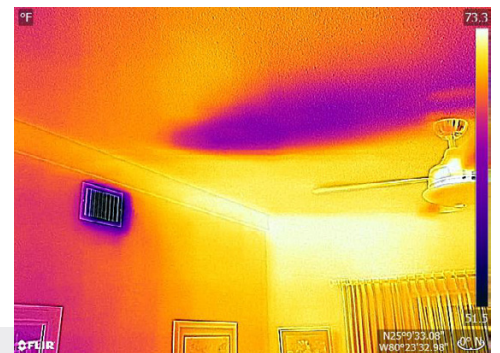

PRO-GRADE THERMAL CAMERAS FOR SMARTPHONES

FLIR ONE® Pro-Series

The FLIR ONE Pro and FLIR ONE Pro LT give you the power to find invisible problems faster than ever. With robust features such as multiple temperature meters and level/span controls, FLIR ONE Pro cameras work as hard as you do. The revolutionary VividIR™ image processing helps you see more details, FLIR MSX® adds sharpness and perspective, and the FLIR OneFit™ adjustable connector extends up to 4 mm to fit many popular protective cases. Whether you're inspecting electrical panels, looking for HVAC problems, or finding water damage, the FLIR ONE Pro and FLIR ONE Pro LT are tools no serious professional should be without.

www.flir.com/flironepro

VividIR™ IMAGE PROCESSING

Detect problems with precision thanks to the FLIR ONE Pro-Series' enhanced processing power

- Unique image processing technique generates images with up to 4x as many pixels for improved temperature measurement accuracy
- Enhances native IR resolution to output crisply detailed thermal images that are easy to interpret
- When combined with MSX®—which enhances thermal images with visual details—the FLIR ONE Pro-Series offers unsurpassed image quality for a mobile IR solution

PRO AND PRO LT MODELS

Get great results from the Pro LT or upgrade to the FLIR ONE Pro for higher resolution and improved sensitivity

- Choose the FLIR ONE Pro to record crisp 19,200 pixel IR images at a thermal sensitivity of 70 mK
- Record images with better clarity and temperature measurement accuracy by putting more pixels on the target
- Measure temperatures up to 400°C (752°F) with the FLIR ONE Pro, compared to a temperature maximum of 120°C (248°F) with the Pro LT