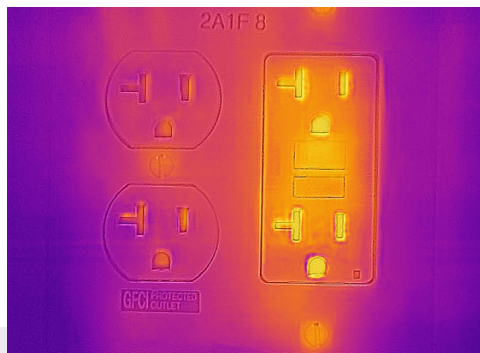

PRO-GRADE THERMAL CAMERAS FOR SMARTPHONES

FLIR ONE® Pro-Series

The FLIR ONE Pro and FLIR ONE Pro LT give you the power to find invisible problems faster than ever. With robust features such as multiple temperature meters and level/span controls, FLIR ONE Pro cameras work as hard as you do. The revolutionary VividIR™ image processing helps you see more details, FLIR MSX® adds sharpness and perspective, and the FLIR OneFit™ adjustable connector extends up to 4 mm to fit many popular protective cases. Whether you're inspecting electrical panels, looking for HVAC problems, or finding water damage, the FLIR ONE Pro and FLIR ONE Pro LT are tools no serious professional should be without.

PRO AND PRO LT MODELS

Get great results from the Pro LT or upgrade to the FLIR ONE Pro for higher resolution and improved sensitivity

- Choose the FLIR ONE Pro to record crisp 19,200 pixel IR images at a thermal sensitivity of 70 mK
- Record images with better clarity and temperature measurement accuracy by putting more pixels on the target
- Measure temperatures up to 400°C (752°F) with the FLIR ONE Pro, compared to a temperature maximum of 120°C (248°F) with the Pro LT

Power	
Battery life	Approximately 1 hr
Battery charge time	40 min
Interfaces	
Video	Male Lightning (iOS), Male USB-C (Android), Micro-USB (Android)
Charging	Female USB-C (5V/1A)
App	
Image presentation modes	Infrared, visual, MSX, gallery
VividIR	Yes
Palettes	Gray (white hot), Hottest, Coldest, Iron, Rainbow, Rainbow HC, Arctic, Lava, and Wheel
Capture modes	Video, photo, time-lapse
Video and still image display/capture	Saved as 1440 \times 1080
File formats	Radiometric JPG, MPEG-4 (file format MOV (iOS), MP4 (Android))
Spot meter	On/off; Resolution 0.1°C (0.1°F)
Adjustable MSX distance	0.3 m – infinity
Visual battery indicator	0-100%