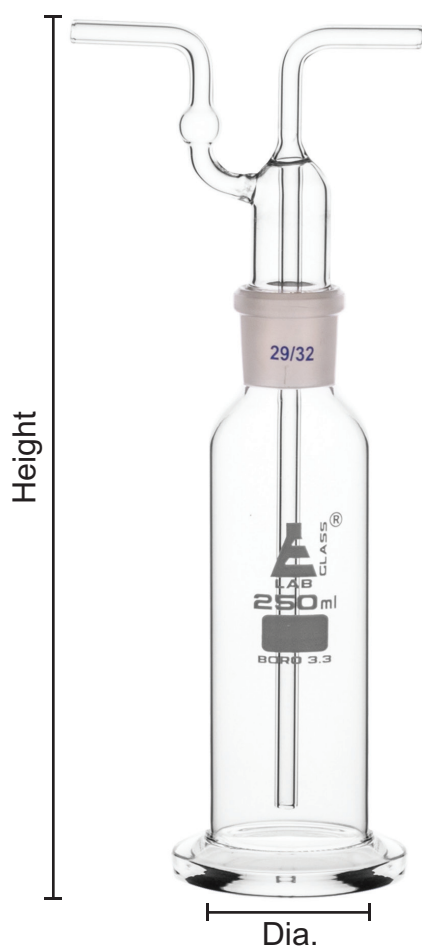

## Bottles - Gas Washing

### CH0196A and B

Code	Capacity (ml)	Height with Joint Head (mm)	Dia. (mm)	Head Joint
CH0196A	125	264	42.16	B-24
CH0196B	250	278	54.40	B-29

- Can be used to remove impurities from gasses
- Ground glass joints allow for easy sealing and exchange
- Made of borosilicate glass
- Dreschel gas washing bottle with interchangeable head joint.