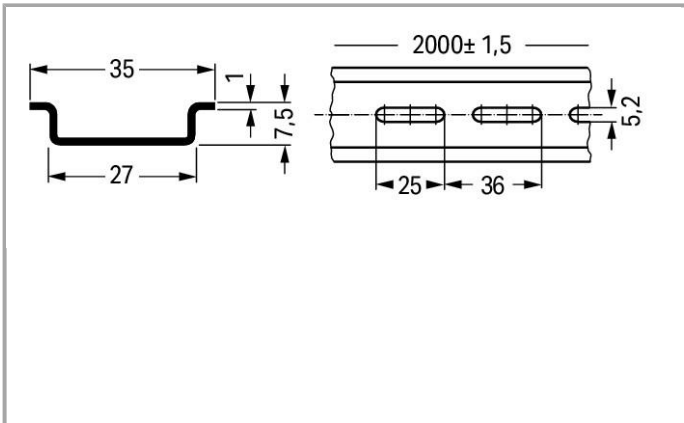

## Data sheet | Item number: 210-504

Steel carrier rail; 35 x 7.5 mm; 1 mm thick; 2 m long; slotted; galvanized; according to EN 60715

[www.wago.com/210-504](http://www.wago.com/210-504)

#### Geometrical Data

Abmessungen B x H x T (mm)	(2000 x 7.5 x 35) mm
Width	2000 mm / 78.74 inch
Abmessungen B x H x T (inch)	(78.74 x 0.295 x 1.378) inch
Height	7.5 mm / 0.295 inch

---

Depth	35 mm / 1.378 inch
-------	--------------------

---

**Material Data**

---

Color	tinned
-------	--------

---

Weight	635 g
--------	-------

---

Subject to changes.