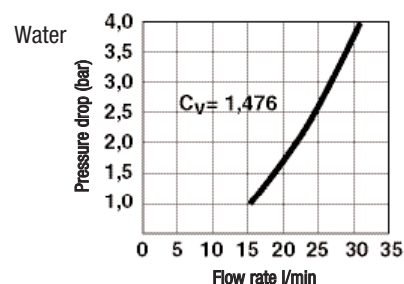

Single shut off quick release couplings

238 Series

Durable construction

High flow rates, low pressure drop

Can be used with steel plugs fitted to air tools

Technical data

Operating pressure:
0 to 35 bar

Ambient temperature:
-20°C to +100°C

Air flow:
(6 bar inlet pressure)
 $C_v = 1,476$

Compatibility

Rectus 25/26, Legris 25/26

Bosch size 3

Parker PE/PEF52

Cejn 320

PCL AC71

Materials

Coupler back, body & sleeve:
nickel plated brass

Valve: brass

Spring & balls: stainless steel

Seals: Buna N

Plug: nickel plated brass

BSPP	
1/4	238210028
3/8	238210038
1/2	238210048

BSPP	
1/8	238110018
1/4	238110028
3/8	238110038
1/2	238110048

BSPP	
1/4	238220028
3/8	238220038
1/2	238220048

BSPP	
1/4	238120028
3/8	238120038
1/2	238120048

ID Hose	
6	238230600
9	238230900
13	238231300

ID Hose	
6	238130600
9	238130900
13	238131300