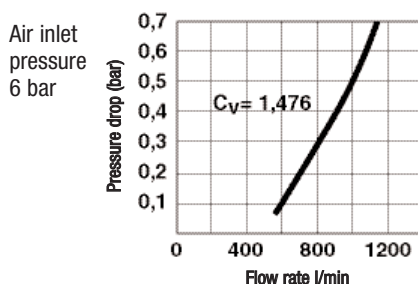

Air flow:
(6 bar inlet pressure)
 $C_v = 1,476$

Compatibility

Rectus 25/26, Legris 25/26

Bosch size 3

Parker PE/PEF52

Cejn 320

PCL AC71

Materials

Coupler back, body & sleeve:
nickel plated brass

Valve: brass

Spring & balls: stainless steel

Seals: Buna N

Plug: nickel plated brass

Socket - male thread

BSPP	
1/4	238210028
3/8	238210038
1/2	238210048

Plug - male thread