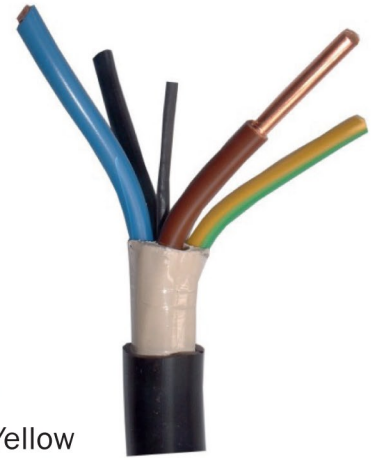

# NYY Cable 600/1000V

Plain annealed copper conductors, PVC insulated/  
PVC sheathed, black 1000 volts.

**Applications:** Energy cables for use in open air, underground, indoors and in cable ducts

**Conductor stranding:** Re: circular solid

**Conductor identification:**

NYY-J  
Three core: Brown, Blue and Green/Yellow  
Four core: Black, Grey, Brown and Green/Yellow  
Five core: Black, Blue, Brown, Grey and Green/Yellow

Order Code	Manufacturer Part Number	Size	Cores	Length
<b>02-1315</b>	NYY304010	4mm <sup>2</sup>	3	10m Reel
<b>02-1316</b>	NYY304025	4mm <sup>2</sup>	3	25m Reel
<b>02-1317</b>	NYY304050	4mm <sup>2</sup>	3	50m Reel
<b>02-1318</b>	NYY3040	4mm <sup>2</sup>	3	As requested
<b>02-1319</b>	NYY306010	6mm <sup>2</sup>	3	10m Reel
<b>02-1320</b>	NYY306025	6mm <sup>2</sup>	3	25m Reel
<b>02-1321</b>	NYY306050	6mm <sup>2</sup>	3	50m Reel
<b>02-1322</b>	NYY3060	6mm <sup>2</sup>	3	As requested
<b>02-1323</b>	NYY310	10mm <sup>2</sup>	3	As requested
<b>02-1324</b>	NYY406010	6mm <sup>2</sup>	4	10m Reel
<b>02-1325</b>	NYY406025	6mm <sup>2</sup>	4	25m Reel
<b>02-1326</b>	NYY4060	6mm <sup>2</sup>	4	As requested
<b>02-1327</b>	NYY506050	6mm <sup>2</sup>	5	50m Reel
<b>02-1328</b>	NYY5060	6mm <sup>2</sup>	5	As requested
<b>02-1329</b>	NYY510	10mm <sup>2</sup>	5	As requested