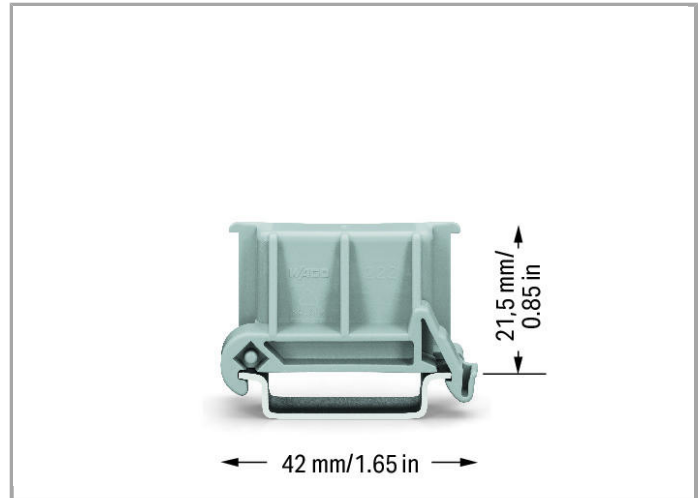

Data sheet | Item number: 222-510

Angled DIN-rail adapter; in combination with mounting carrier; 221-500 or 222-500; for DIN-35 rail mounting

www.wago.com/222-510

RoHS Compliant

[BOMcheck.net](https://www.bomcheck.net)

Color:

Data

Geometrical Data

Width	18.5 mm / 0.728 inch
Height from upper-edge of DIN-35 rail	21.5 mm / 0.846 inch
Depth	42 mm / 1.654 inch

Material Data

Color	gray
Fire load	0.118 MJ
Weight	3.92 g

Subject to changes.