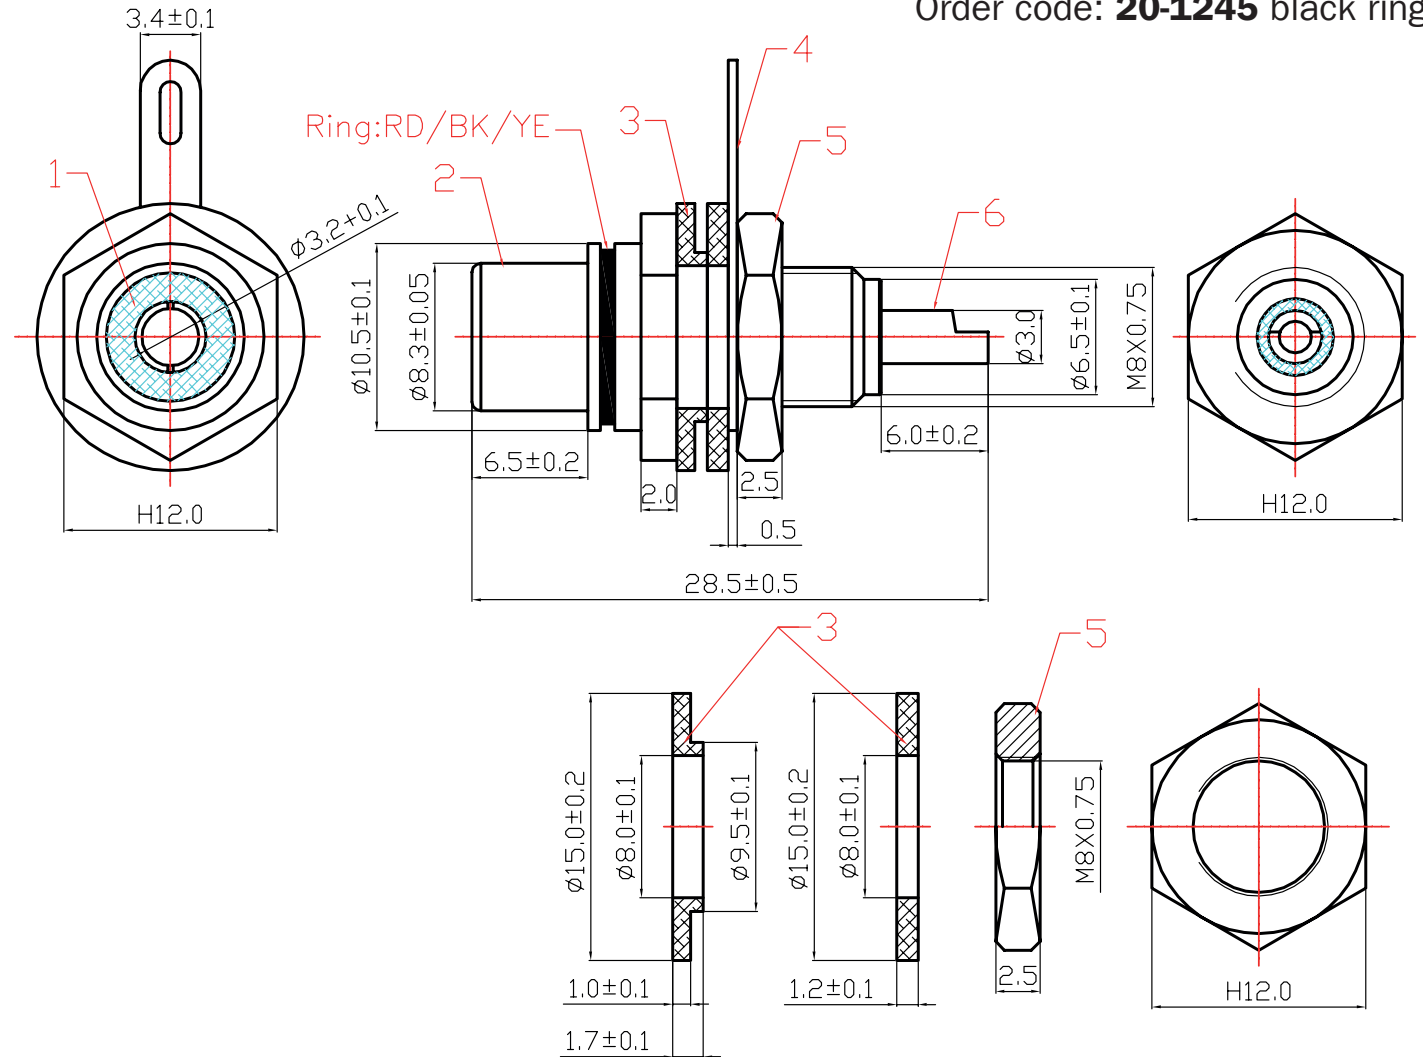

Order code: **20-1240** red ring
 Order code: **20-1245** black ring

Professional quality single nut fixing gold plated phono sockets.

- Insulating washers to facilitate isolation from panel
- Colour coding rings
- Gold plated solder tag
- Panel cut-out 8mm (9.5mm with insulating washers)

Item	Designation	Material
1	Dielectric	Pom
2	Body	Brass
3	Plastic washer	ABS
4	Earthing patch	Brass
5	Nut	Brass
6	Pin	Brass