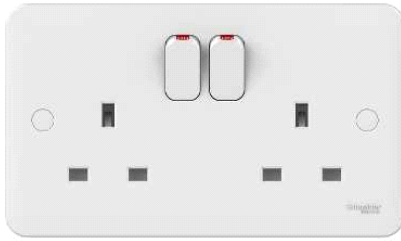

GGBL3020

Lisse - switched socket - 13 A - 230 V - 2 gangs - white

Main

Range	Lisse
Aesthetic name	White moulded
Product or component type	Switched socket
Device presentation	Complete product
Outlet standard	British
Colour tint	Matt white
Quantity per set	Set of 5
Type of packing	Carton

Complementary

Switch function	1-pole
Rated current	13 A, 250 V AC 50 Hz :
Actuator	Rocker
Number of gangs	2 gangs
Pilot light	Without LED
Fixing mode	By screws
Connections - terminals	Screw terminals
Material	Urea (carbamide)
Type of installation	Indoor
Depth	36 mm
Width	149 mm
Height	87 mm
Product weight	0.149 kg