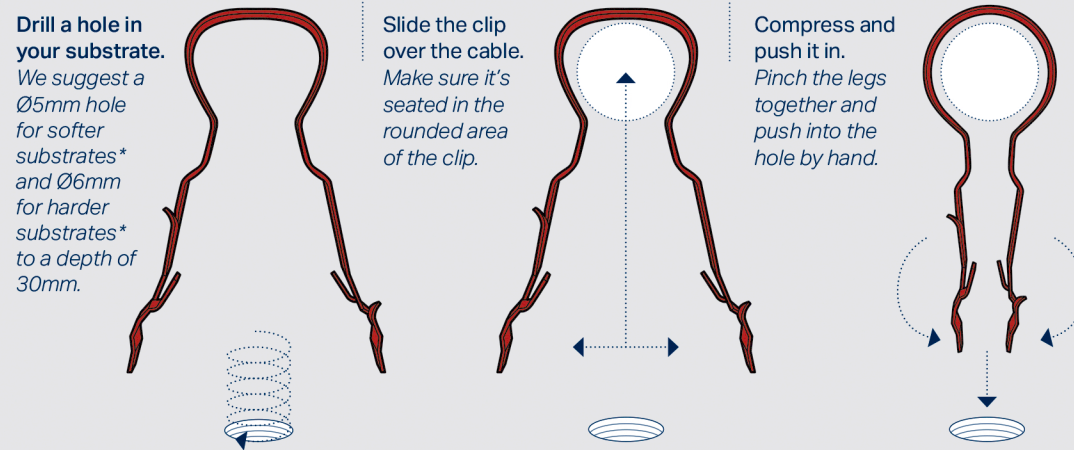

FAST AND EASY TO INSTALL

No need for plugs, screws or washers – just drill your hole, slide our clip over the cable, and push it into the wall.

*Softer substrates - Plaster, Plasterboard, etc.
*Harder substrates - Concrete, Masonry, Timber, etc.