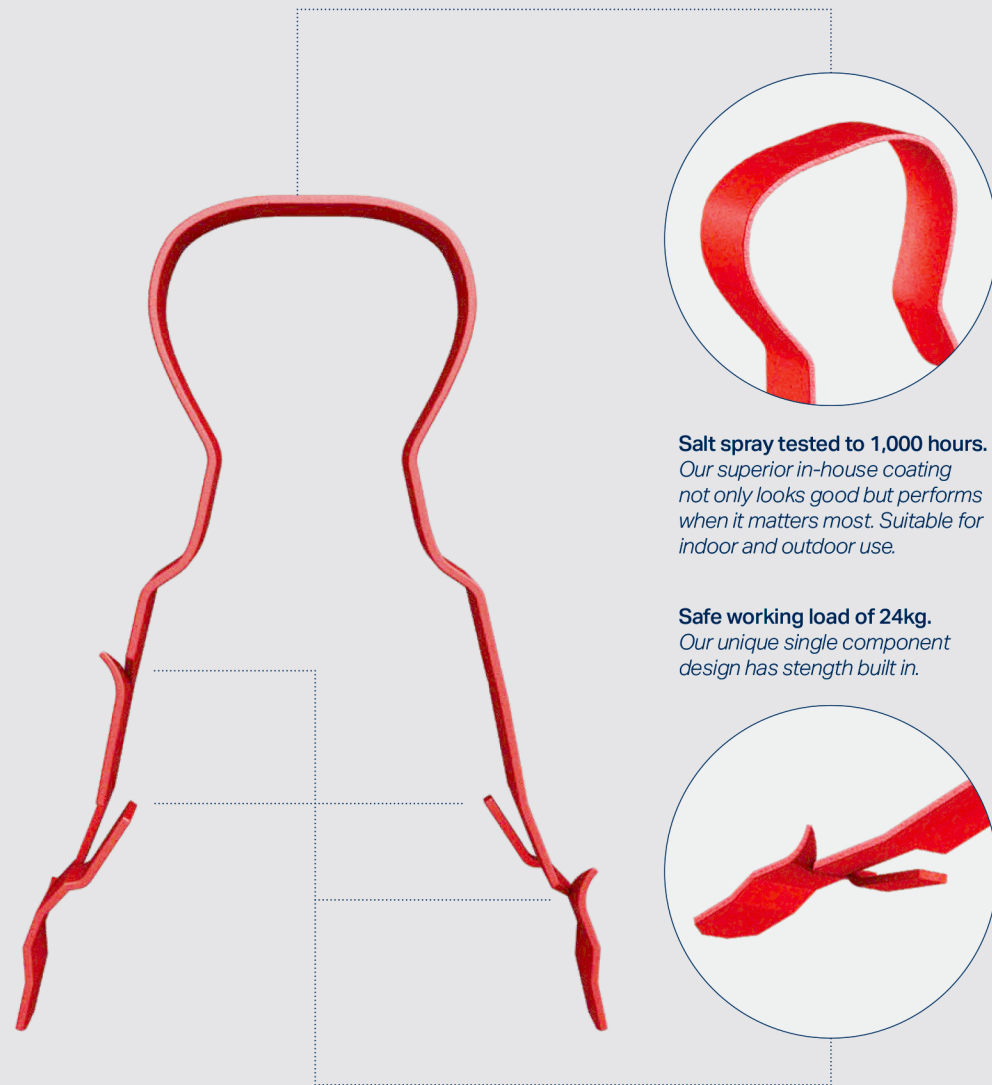

FIRECLIP™

For Single or Double cable applications

70% quicker to install than traditional methods

18th Edition and Fire-rated cable fixing, safe and compliant

90 & 120 minute fire resistant, meeting BSi and DIN classifications

Smoke emission tested to London Underground Standard

>1200 degrees Celsius melting point

Can be used with mini trunking alignment

FAST AND EASY TO INSTALL

No need for plugs, screws or washers – just drill your hole, slide our clip over the cable, and push it into the wall.