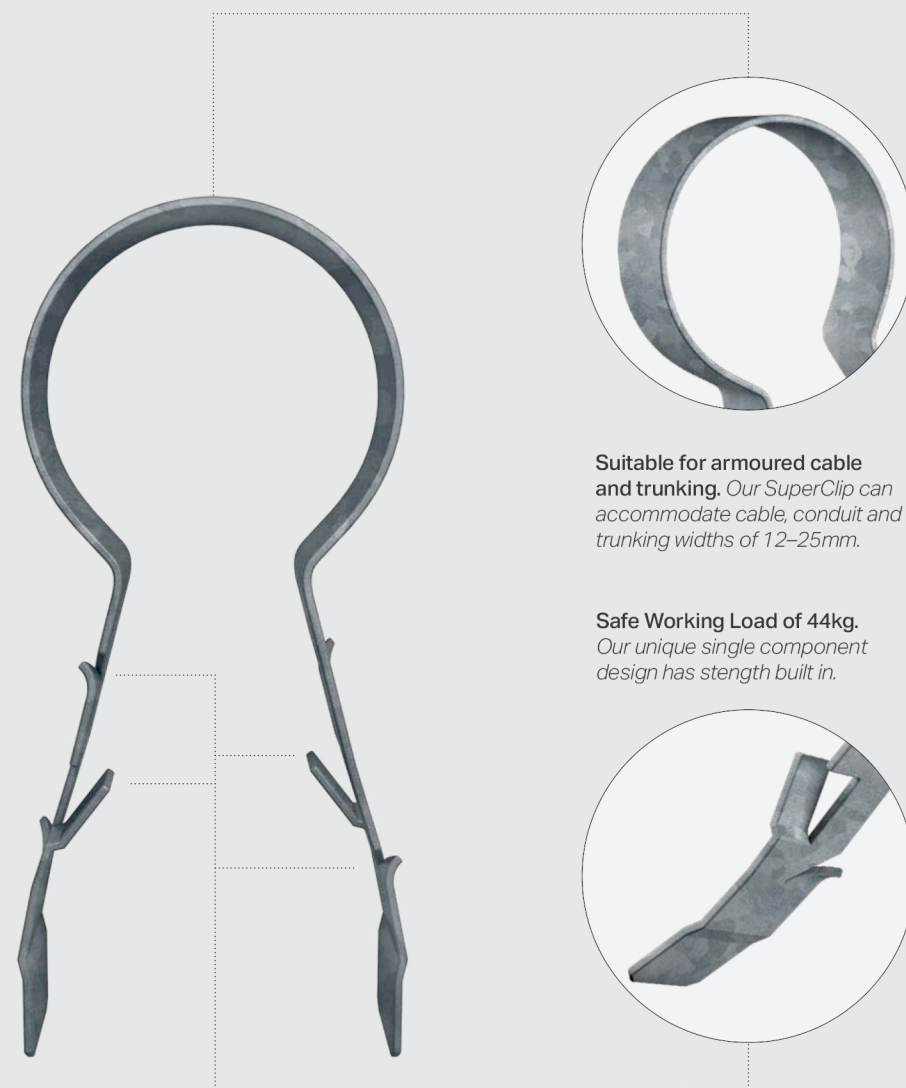

SUPERCLIP™

Suitable for SWA Cable, conduit and bunched cables for neat cable installation

Anchor fixings for wire and bunched cable

70% quicker to install than traditional methods

90 & 120 minute fire resistant, meeting BSi and DIN classifications

Drill a hole in your substrate. We suggest a Ø10mm hole at a depth of 40mm.

Slide the clip over the cable. Make sure it's seated in the rounded area of the clip.

Compress and push it in. Pinch the legs together and push into the hole by hand.

European Standards:
– DIN 4102-12 E90

Versatile
Can hold cable conduit and armoured (SWA) from Ø12mm up to Ø25mm. Available in a variety of colours including Red, Black, White or Galvanised.

Suitable for armoured cable and trunking. Our SuperClip can accommodate cable, conduit and trunking widths of 12–25mm.