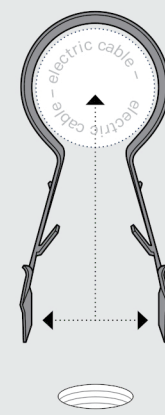

SUPERCLIP™

Suitable for SWA Cable, conduit and bunched cables for neat cable installation

Anchor fixings for wire and bunched cable

70% quicker to install than traditional methods

90 & 120 minute fire resistant, meeting BSi and DIN classifications

Drill a hole in your substrate. We suggest a Ø10mm hole at a depth of 40mm.

Slide the clip over the cable. Make sure it's seated in the rounded area of the clip.

Compress and push it in. Pinch the legs together and push into the hole by hand.