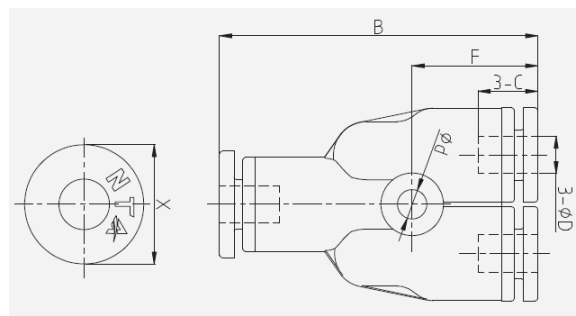

2. Y-pieces – 15 pcs

Item no.	Model no.	Qty	D	B	F	C	X	d
2615648	PY6	10	6	38.5	15	16.7	11.8	3.2
2615650	PY10	5	10	49	20.5	21.2	16.8	4.3