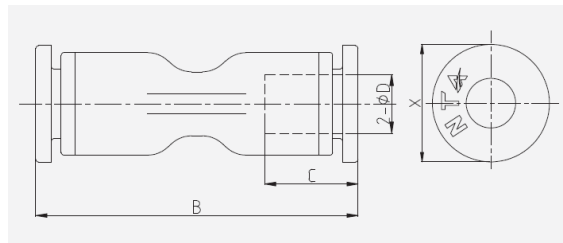

### Pneumatic connectors assortment box – 145 pcs

- Pressure range: 0 -10 bar
- Negative pressure: -1 bar (10 Torr)
- Max. pressure: 15 bar
- Temperature range: -10 – 80 °C

#### 1. Straight pieces – 70 pcs

Item no.	Model no.	Qty	D	B	C	X
2615637	PU4	25	4	33.4	15.3	9.9
2615638	PU6	20	6	35.5	16.7	11.8
2615639	PU8	10	8	39.5	19.1	13.8
2615640	PU10	5	10	46.2	21.2	16.8
2615641	PU12	10	12	50.6	24.4	19.8

#### 2. Y-pieces – 15 pcs

Item no.	Model no.	Qty	D	B	F	C	X	d
2615648	PY6	10	6	38.5	15	16.7	11.8	3.2
2615650	PY10	5	10	49	20.5	21.2	16.8	4.3