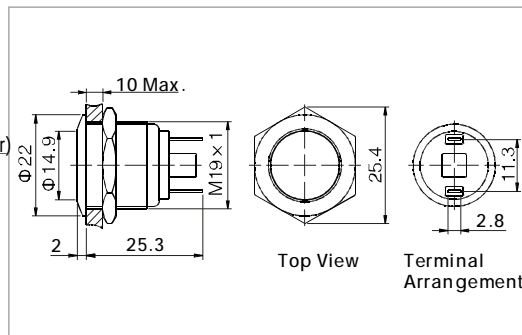

ANTI-VANDALpush button

GQ19F-10/J/Ø

- ⊙ Φ19mm diameter
- ⊙ Switch Rating:2A/36VDC
- ⊙ Contact Configuration:1NO(1NC Made to order)
- ⊙ Operation Type: Momentary
- ⊙ The Front Shape: Flat Round
- ⊙ The crust material: Stainless Steel/  
Brass(Nickel plated, Gold plated)
- ⊙ IP Degree:IP65

ANTI-VANDALpush button

GQ19H-10/J/Ø

- ⊙ Φ19mm diameter
- ⊙ Switch Rating:2A/36VDC
- ⊙ Contact Configuration:1NO(1NC Made to order)
- ⊙ Operation Type: Momentary
- ⊙ The Front Shape: High Round
- ⊙ The crust material: Stainless Steel/  
Brass(Nickel plated, Gold plated)
- ⊙ IP Degree:IP65

Specification	GQ19B-10/J/Ø	GQ19F-10/J/Ø	GQ19H-10/J/Ø	
The Front Shape	Domed	Flat Round	High Round	
Terminal Type	Pin Terminal(2×0.5mm)	Pin Terminal(2×0.5mm)	Pin Terminal(2×0.5mm)	
Switching	No.1	No.1	No.1	
Max.Switch Rating	2A/36VDC	2A/36VDC	2A/36VDC	
Contact Resistance	≤50mΩ	≤50mΩ	≤50mΩ	
Insulation Resistance	≥1000MΩ	≥1000MΩ	≥1000MΩ	
Dielectric Strength	2000VAC	2000VAC	2000VAC	
Operating Temp	-20℃ ~ +55℃	-20℃ ~ +55℃	-20℃ ~ +55℃	
Mechanical life	1,000,000 cycles	1,000,000 cycles	1,000,000 cycles	
Electrical life	200,000 cycles	200,000 cycles	200,000 cycles	
Panel Thickness	1 ~ 10mm	1 ~ 10mm	1 ~ 10mm	
Torque	5 ~ 14Nm	5 ~ 14Nm	5 ~ 14Nm	
Operation Pressure	About 4N	About 4N	About 4N	
Operation Distance	About 1.8mm	About 1.8mm	About 1.8mm	
IP Degree	IP65	IP65	IP65	
Material	Contact	Silver Alloy	Silver Alloy	
	Button	Stainless Steel/Brass(Nickel plated, Gold plated)	Stainless Steel/Brass(Nickel plated, Gold plated)	Stainless Steel/Brass(Nickel plated, Gold plated)
	Body	Stainless Steel/Brass(Nickel plated, Gold plated)	Stainless Steel/Brass(Nickel plated, Gold plated)	Stainless Steel/Brass(Nickel plated, Gold plated)
	Base	PBT	PBT	PBT
RoHS	Made to order	Made to order	Made to order	