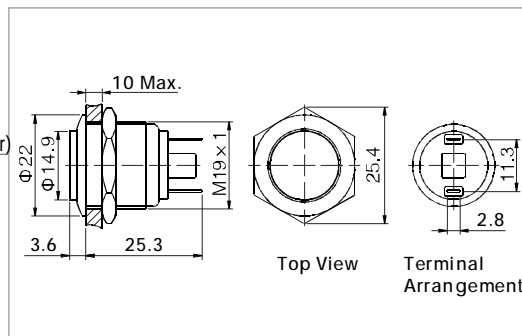

ANTI-VANDALpush button

GQ19F-10/J/Ø

- ⊙ Φ19mm diameter
- ⊙ Switch Rating:2A/36VDC
- ⊙ Contact Configuration:1NO(1NC Made to order)
- ⊙ Operation Type: Momentary
- ⊙ The Front Shape: Flat Round
- ⊙ The crust material: Stainless Steel/  
Brass(Nickel plated, Gold plated)
- ⊙ IP Degree:IP65

ANTI-VANDALpush button

GQ19H-10/J/Ø

- ⊙ Φ19mm diameter
- ⊙ Switch Rating:2A/36VDC
- ⊙ Contact Configuration:1NO(1NC Made to order)
- ⊙ Operation Type: Momentary
- ⊙ The Front Shape: High Round
- ⊙ The crust material: Stainless Steel/  
Brass(Nickel plated, Gold plated)
- ⊙ IP Degree:IP65

Specification	GQ19B-10/J/Ø	GQ19F-10/J/Ø	GQ19H-10/J/Ø	
The Front Shape	Domed	Flat Round	High Round	
Terminal Type	Pin Terminal(2×0.5mm)	Pin Terminal(2×0.5mm)	Pin Terminal(2×0.5mm)	
Switching	No.1	No.1	No.1	
Max.Switch Rating	2A/36VDC	2A/36VDC	2A/36VDC	
Contact Resistance	≤50mΩ	≤50mΩ	≤50mΩ	
Insulation Resistance	≥1000MΩ	≥1000MΩ	≥1000MΩ	
Dielectric Strength	2000VAC	2000VAC	2000VAC	
Operating Temp	-20℃ ~ +55℃	-20℃ ~ +55℃	-20℃ ~ +55℃	
Mechanical life	1,000,000 cycles	1,000,000 cycles	1,000,000 cycles	
Electrical life	200,000 cycles	200,000 cycles	200,000 cycles	
Panel Thickness	1 ~ 10mm	1 ~ 10mm	1 ~ 10mm	
Torque	5 ~ 14Nm	5 ~ 14Nm	5 ~ 14Nm	
Operation Pressure	About 4N	About 4N	About 4N	
Operation Distance	About 1.8mm	About 1.8mm	About 1.8mm	
IP Degree	IP65	IP65	IP65	
Material	Contact	Silver Alloy	Silver Alloy	
	Button	Stainless Steel/Brass(Nickel plated, Gold plated)	Stainless Steel/Brass(Nickel plated, Gold plated)	Stainless Steel/Brass(Nickel plated, Gold plated)
	Body	Stainless Steel/Brass(Nickel plated, Gold plated)	Stainless Steel/Brass(Nickel plated, Gold plated)	Stainless Steel/Brass(Nickel plated, Gold plated)
	Base	PBT	PBT	PBT
RoHS	Made to order	Made to order	Made to order	