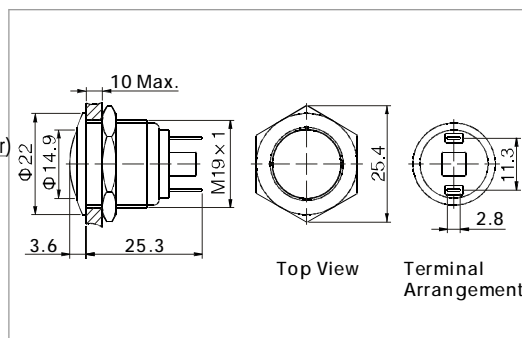

ANTI-VANDALpush button

GQ19F-10/J/Ø

- ⊙ Φ19mm diameter
- ⊙ Switch Rating:2A/36VDC
- ⊙ Contact Configuration:1NO(1NC Made to order)
- ⊙ Operation Type: Momentary
- ⊙ The Front Shape: Flat Round
- ⊙ The crust material: Stainless Steel/  
Brass(Nickel plated, Gold plated)
- ⊙ IP Degree:IP65

ANTI-VANDALpush button

GQ19H-10/J/Ø

- ⊙ Φ19mm diameter
- ⊙ Switch Rating:2A/36VDC
- ⊙ Contact Configuration:1NO(1NC Made to order)
- ⊙ Operation Type: Momentary
- ⊙ The Front Shape: High Round
- ⊙ The crust material: Stainless Steel/  
Brass(Nickel plated, Gold plated)
- ⊙ IP Degree:IP65

Specification	GQ19B-10/J/Ø	GQ19F-10/J/Ø	GQ19H-10/J/Ø	
The Front Shape	Domed	Flat Round	High Round	
Terminal Type	Pin Terminal(2×0.5mm)	Pin Terminal(2×0.5mm)	Pin Terminal(2×0.5mm)	
Switching	No.1	No.1	No.1	
Max.Switch Rating	2A/36VDC	2A/36VDC	2A/36VDC	
Contact Resistance	≤50mΩ	≤50mΩ	≤50mΩ	
Insulation Resistance	≥1000MΩ	≥1000MΩ	≥1000MΩ	
Dielectric Strength	2000VAC	2000VAC	2000VAC	
Operating Temp	-20℃ ~ +55℃	-20℃ ~ +55℃	-20℃ ~ +55℃	
Mechanical life	1,000,000 cycles	1,000,000 cycles	1,000,000 cycles	
Electrical life	200,000 cycles	200,000 cycles	200,000 cycles	
Panel Thickness	1 ~ 10mm	1 ~ 10mm	1 ~ 10mm	
Torque	5 ~ 14Nm	5 ~ 14Nm	5 ~ 14Nm	
Operation Pressure	About 4N	About 4N	About 4N	
Operation Distance	About 1.8mm	About 1.8mm	About 1.8mm	
IP Degree	IP65	IP65	IP65	
Material	Contact	Silver Alloy	Silver Alloy	
	Button	Stainless Steel/Brass(Nickel plated, Gold plated)	Stainless Steel/Brass(Nickel plated, Gold plated)	Stainless Steel/Brass(Nickel plated, Gold plated)
	Body	Stainless Steel/Brass(Nickel plated, Gold plated)	Stainless Steel/Brass(Nickel plated, Gold plated)	Stainless Steel/Brass(Nickel plated, Gold plated)
	Base	PBT	PBT	PBT
RoHS	Made to order	Made to order	Made to order	