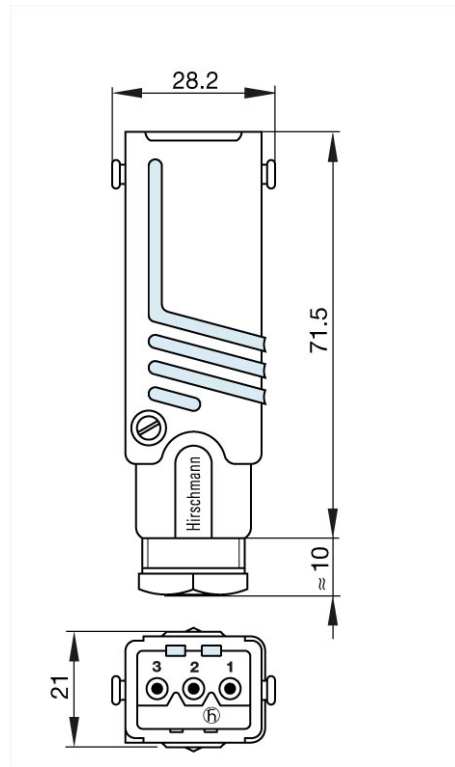

Industrial Connecting Solutions:Rectangular Connectors:Power Connectors (ST series):Cable plug:STAS 3 N grau/grey
<http://www.e-catalog.beldensolutions.com/link/57078-24228-256261-24351-24355-36006/en/conf/ui/state>

Picture
Drawing

Belden Deutschland GmbH
Im Gewerbepark 2
58579 Schalksmühle
Germany
Phone: +49 7127/14-1806
E-Mail: icos-sales@belden.com

The information published in the websites has been compiled as carefully as possible. It is subject to alteration without notice in technical as well as in price-related/commercial respect.
The complete information and data were available on user documentation. Mandatory information can only be obtained by a concrete query.