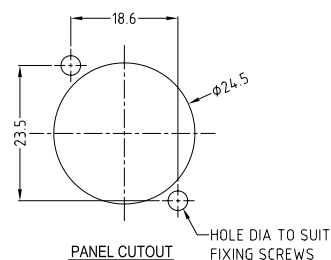

www.cliffuk.co.uk

CLIFFCON® S CONNECTORS 4 AND 8 POLE

Cliffcon S
4 Pole Chassis Socket
Compatible with all Cliffcon S 4 Pole Plugs

Part No: FM1270

Cliffcon S
4 Pole Chassis Socket (Large Square Type)
Compatible with all Cliffcon S 4 Pole Plugs