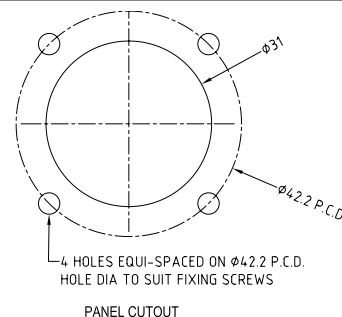

Cliffcon S
4 Pole Chassis Socket (Round Type)
Compatible with all Cliffcon S 4 Pole Plugs

Cliffcon S
8 Pole Chassis Socket (Round Type)
Compatible with FM1260 Plug

Part No: FM1285