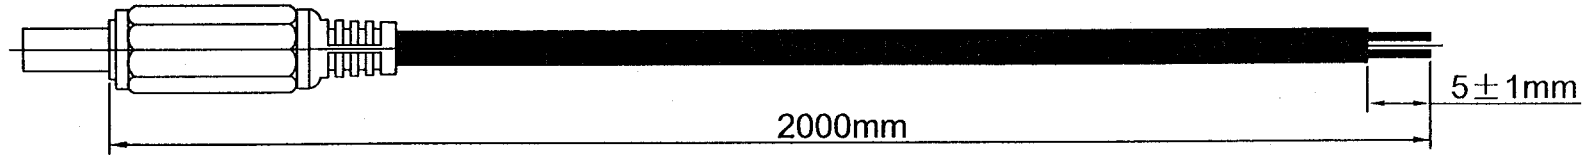

maximal voltage rating: 300V

UNIT: mm

current load rating: 6.5A

DC-plug-2.1mm

WIRING DIAGRAM

Structure Of Cable