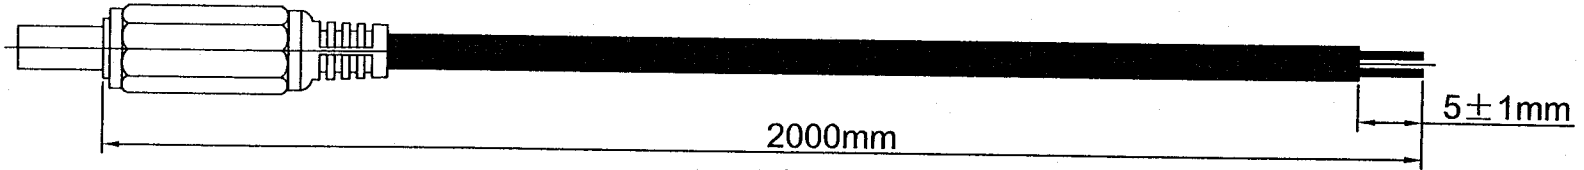

maximal voltage rating: 300V

UNIT: mm

current load rating: 6.5A

DC-plug-2.5mm

### WIRING DIAGRAM