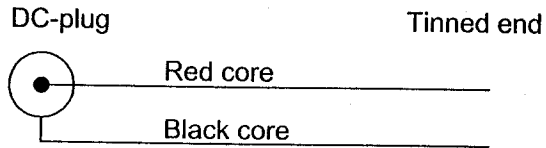

WIRING DIAGRAM