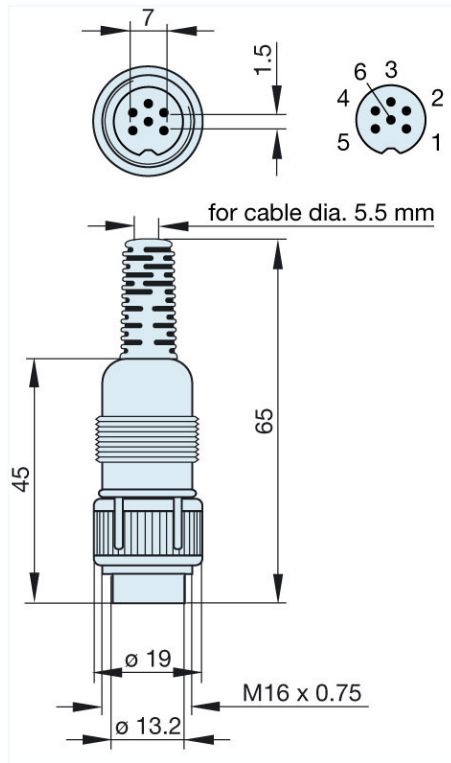

HIRSCHMANN

A BELDEN BRAND

Industrial Connecting Solutions: Circular Connectors: Audio/Video Connectors: DIN EN 60 130-09 Connectors (MAS/MAK series): with locking screw: Straight plugs: MAS 6100 grau/grey
<http://www.e-catalog.beldensolutions.com/link/57078-24228-256281-256282-24384-24391-24393-34527/en/conf/ui.state>

Picture

Drawing

Belden Deutschland GmbH
Im Gewerbepark 2
58579 Schalksmühle
Germany
Phone: +49 7127/14-1806
E-Mail: icos-sales@belden.com

The information published in the websites has been compiled as carefully as possible. It is subject to alteration without notice in technical as well as in price-related/commercial respect. The complete information and data were available on user documentation. Mandatory information can only be obtained by a concrete query.