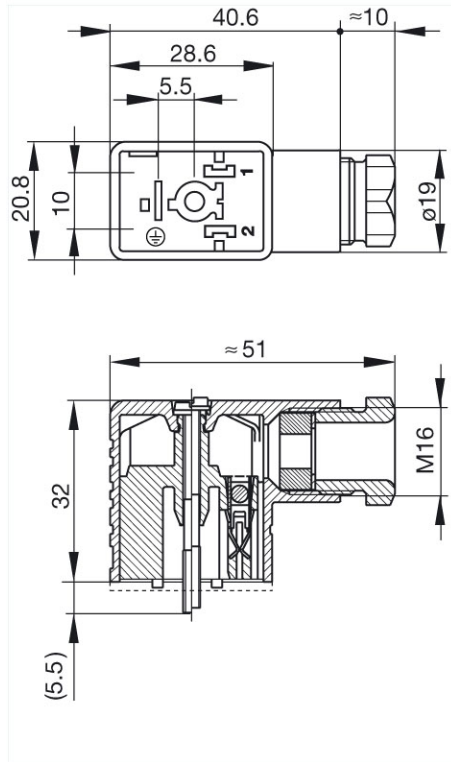

HIRSCHMANN

A BELDEN BRAND

Industrial Connecting Solutions:Rectangular Connectors:Valve Connectors (Type A -B -C):Type B:Field Attachable Valve Connectors:Valve Connectors (Industry standard):GMN 216 NJ schwarz/black
<http://www.e-catalog.beldensolutions.com/link/57078-24228-256261-256266-256271-276218-24320-38181/en/conf/ui/state>

Picture
Drawing

Belden Deutschland GmbH
Im Gewerbepark 2
58579 Schalksmühle
Germany
Phone: +49 7127/14-1806
E-Mail: icos-sales@belden.com

The information published in the websites has been compiled as carefully as possible. It is subject to alteration without notice in technical as well as in price-related/commercial respect. The complete information and data were available on user documentation. Mandatory information can only be obtained by a concrete query.